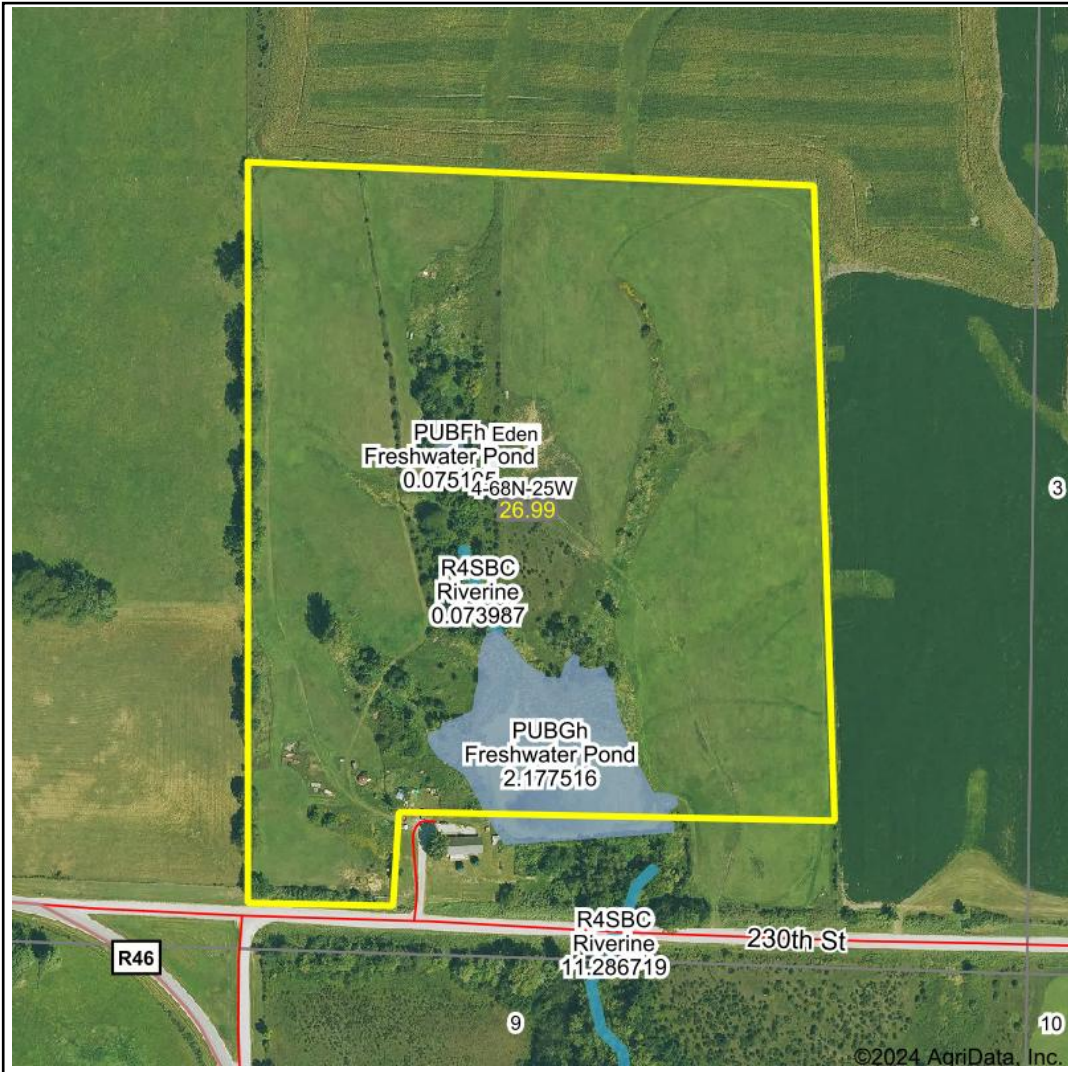

# Wetlands Map

**State:** Iowa  
**Location:** 4-68N-25W  
**County:** Decatur  
**Township:** Eden  
**Date:** 6/25/2024

Maps Provided By:

© AgriData, Inc. 2023 www.AgriDataInc.com

0ft 386ft 772ft

Classification Code	Type	Acres
PUBGh	Freshwater Pond	1.88
PUBFh	Freshwater Pond	0.08
R4SBC	Riverine	0.07
Total Acres		2.03