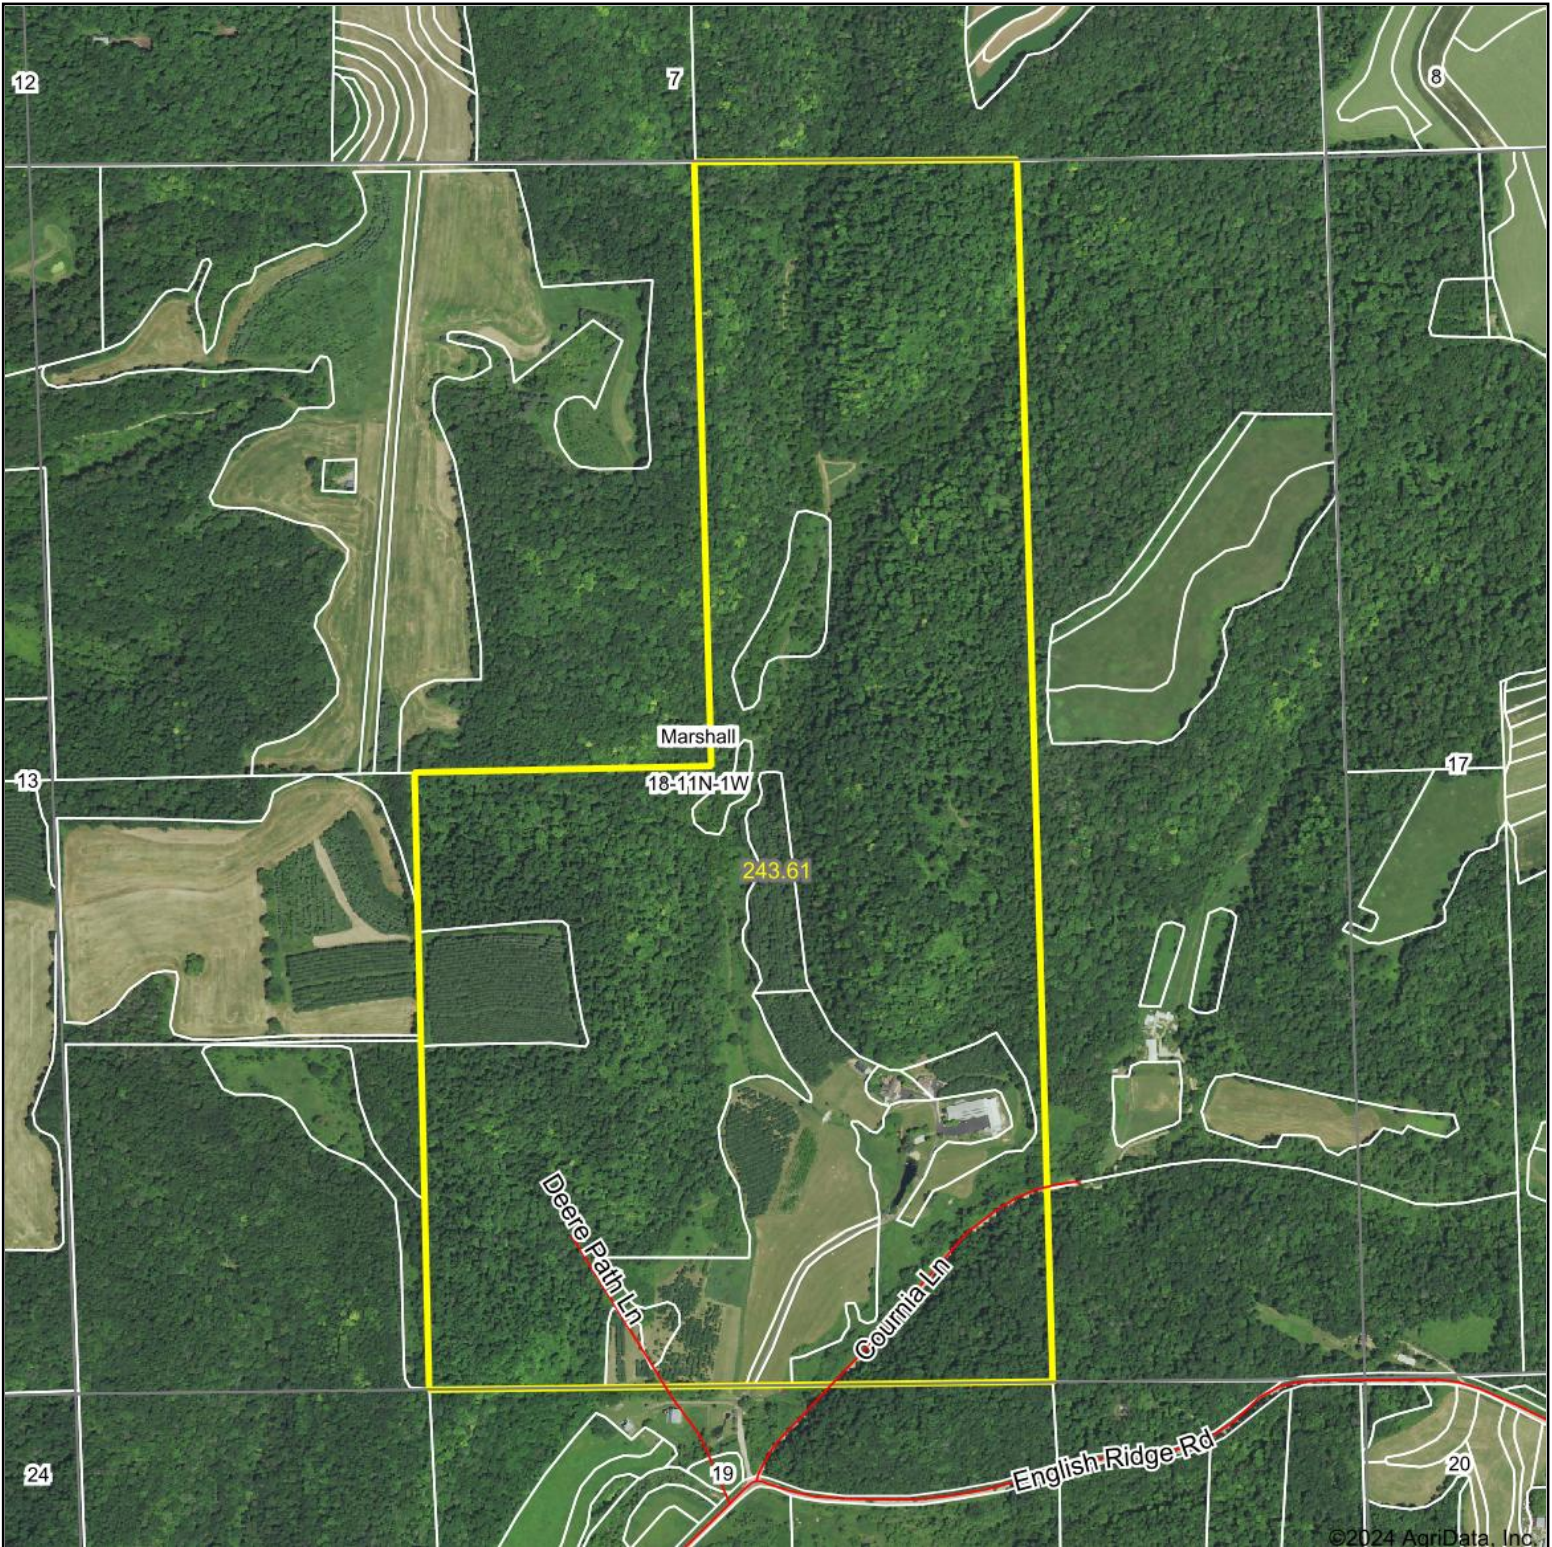

Aerial Map

Boundary Center: 43° 25' 47.58, -90° 32' 18.04

18-11N-1W
Richland County
Wisconsin

Maps Provided By:
surety
CUSTOMIZED ONLINE MAPPING
© AgriData, Inc. 2023 www.AgriDataInc.com

1/12/2024