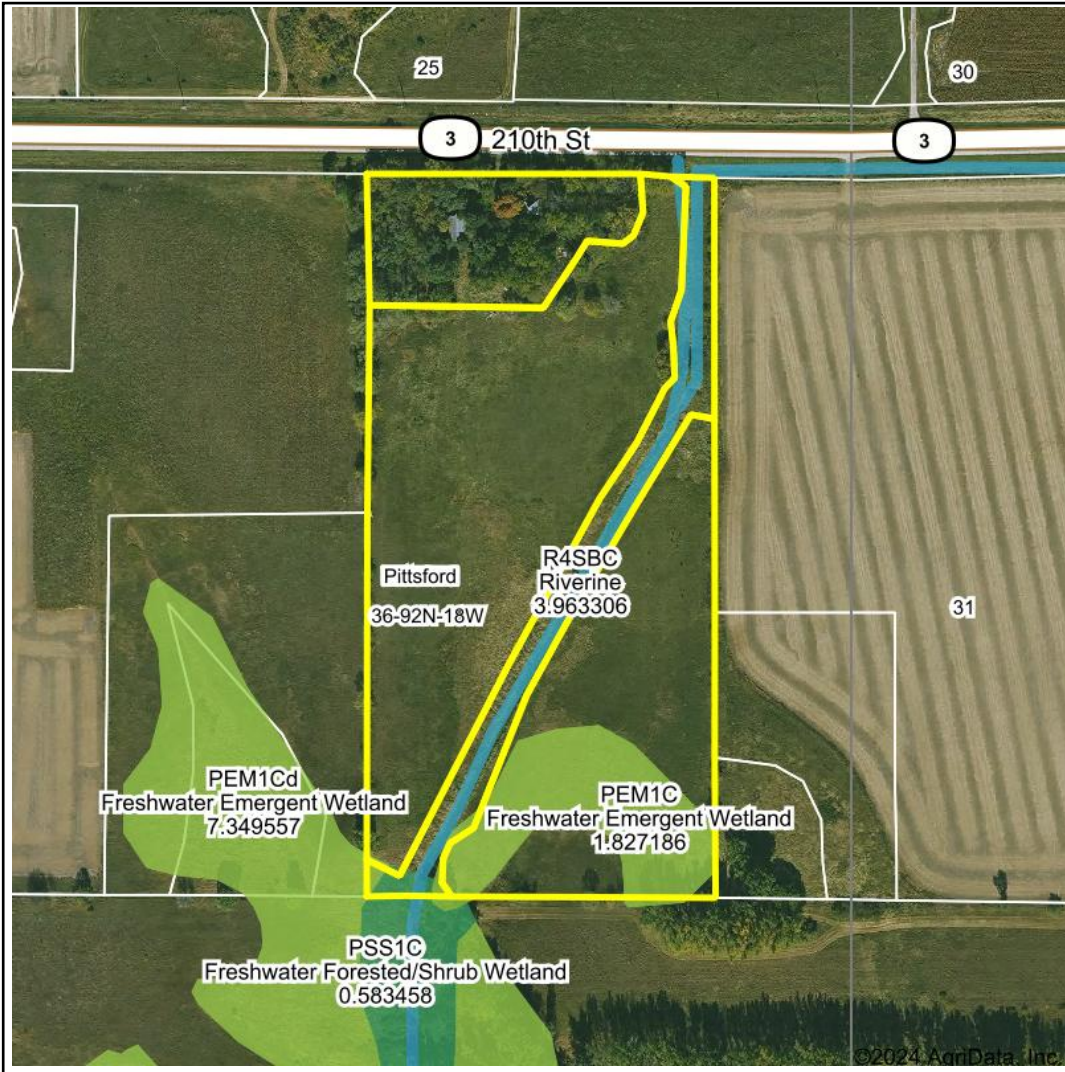

Wetlands Map

State: Iowa
Location: 36-92N-18W
County: Butler
Township: Pittsford
Date: 4/9/2024

Classification Code	Type	Acres
PEM1C	Freshwater Emergent Wetland	1.77
R4SBC	Riverine	0.77
PSS1C	Freshwater Forested/Shrub Wetland	0.07
PEM1Cd	Freshwater Emergent Wetland	0.03
Total Acres		2.64