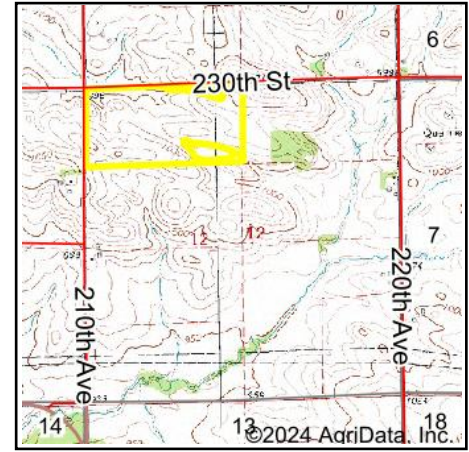

Wetlands Map

State: **Iowa**
 Location: **12-88N-5W**
 County: **Delaware**
 Township: **Milo**
 Date: **4/4/2024**

Maps Provided By:

© AgriData, Inc. 2023 www.AgriDataInc.com

Classification Code	Type	Acres
PUBGh	Freshwater Pond	3.49
Total Acres		3.49