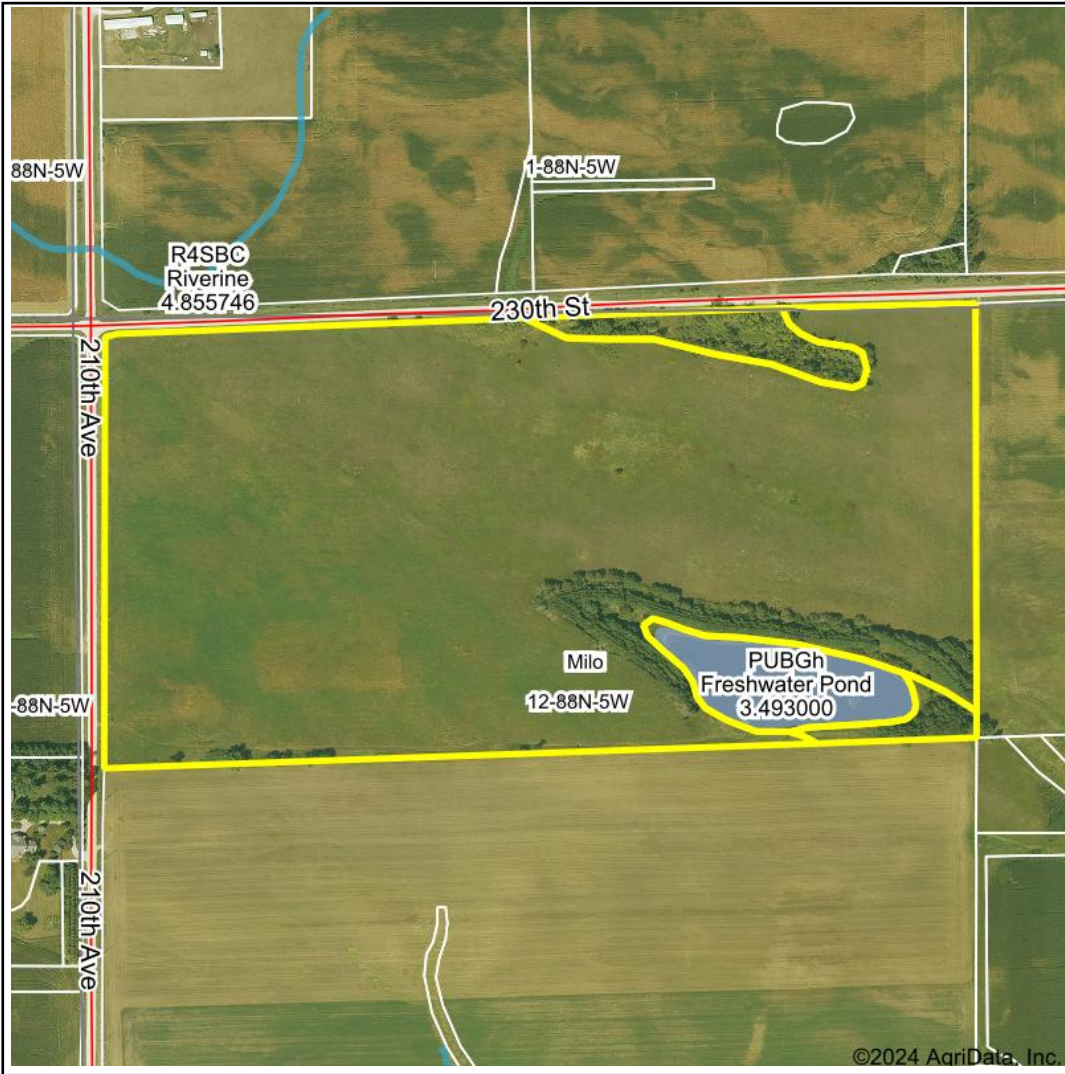

Wetlands Map

State: **Iowa**
 Location: **12-88N-5W**
 County: **Delaware**
 Township: **Milo**
 Date: **4/4/2024**

Maps Provided By:

© AgriData, Inc. 2023 www.AgriDataInc.com

Classification Code	Type	Acres
PUBGh	Freshwater Pond	3.49
Total Acres		3.49