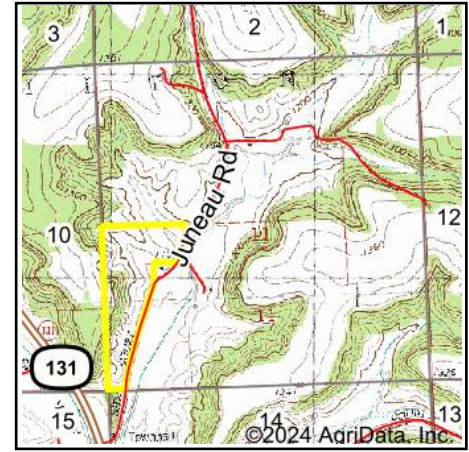

Wetlands Map

State: Wisconsin
Location: 11-16N-1W
County: Monroe
Township: Wilton
Date: 4/4/2024

Maps Provided By:

© AgriData, Inc. 2023 www.AgriDataInc.com

0ft 675ft 1350ft

Classification Code	Type	Acres
R4SBC	Riverine	0.23
PEM1C	Freshwater Emergent Wetland	0.10
Total Acres		0.33