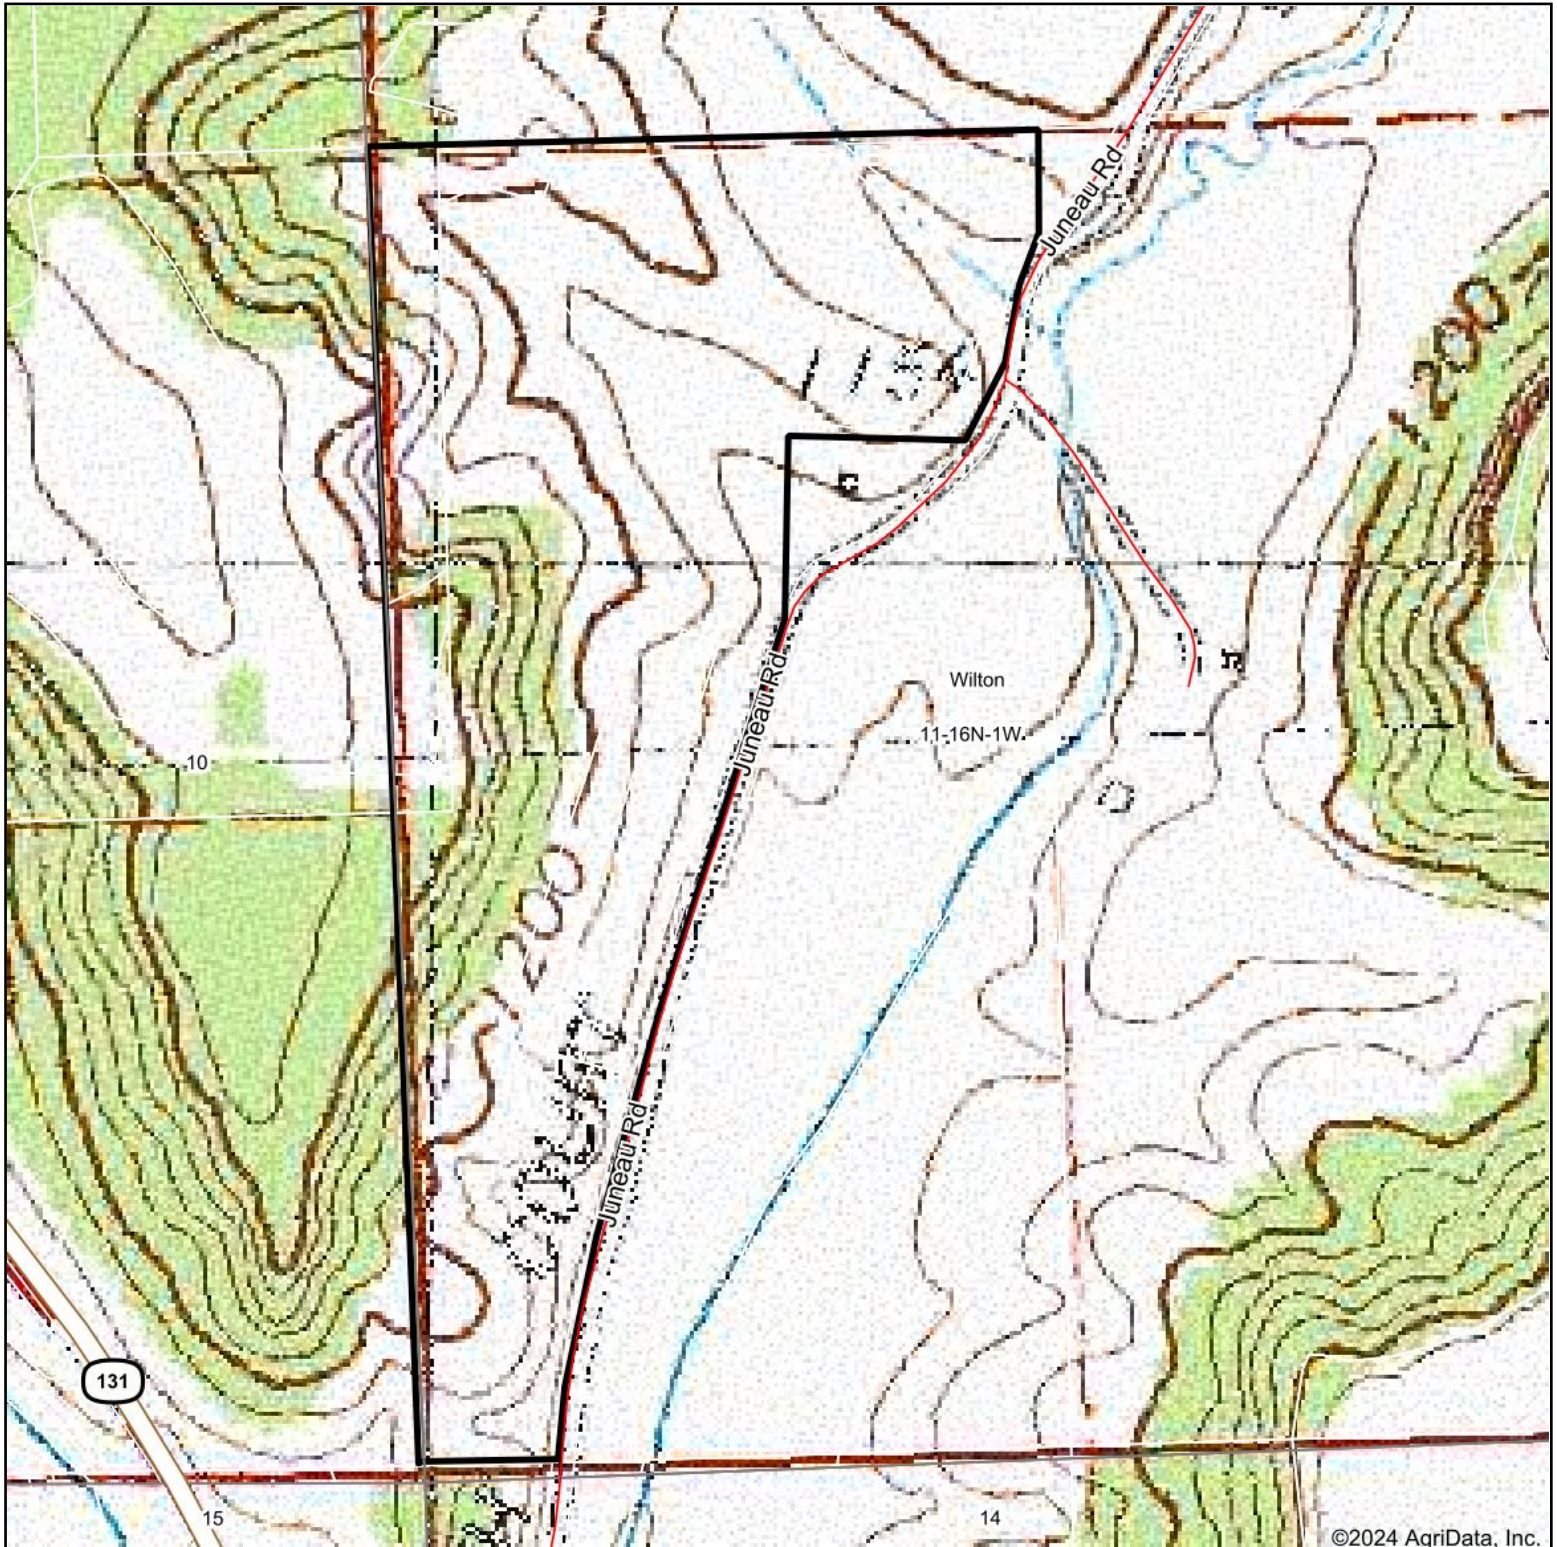

Topography Map

©2024 AgriData, Inc.

Map Center: 43° 52' 29.35, -90° 28' 15.25

11-16N-1W
Monroe County
Wisconsin

Maps Provided By:
 **surety**
CUSTOMIZED ONLINE MAPPING
© AgriData, Inc. 2023 www.AgriDataInc.com

4/4/2024

Field borders provided by Farm Service Agency as of 5/21/2008.