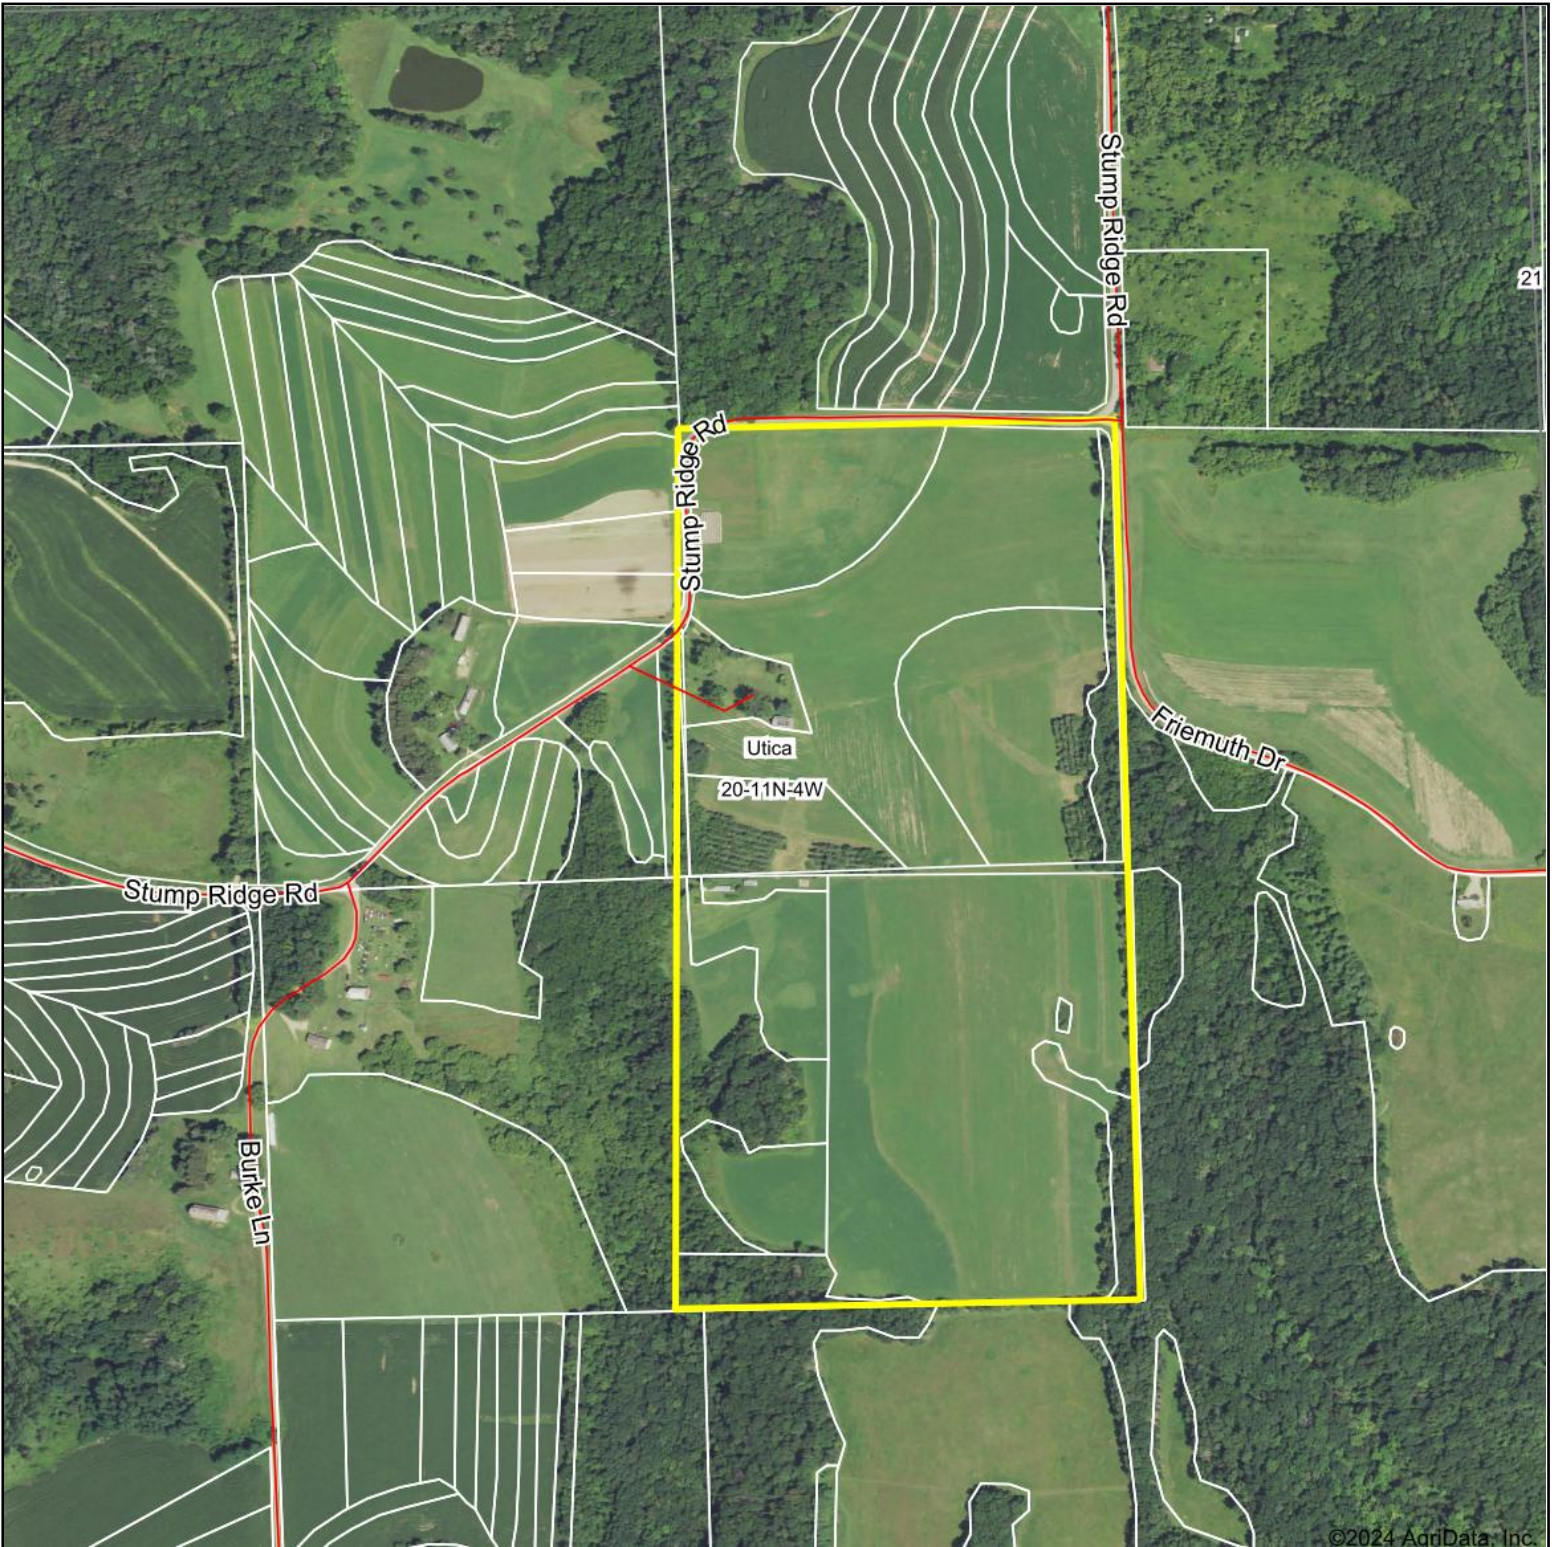

Aerial Map

Boundary Center: 43° 24' 59.48, -90° 52' 30.03

20-11N-4W
Crawford County
Wisconsin

Maps Provided By:

© AgriData, Inc. 2023 www.AgriDataInc.com

4/4/2024

Field borders provided by Farm Service Agency as of 5/21/2008.