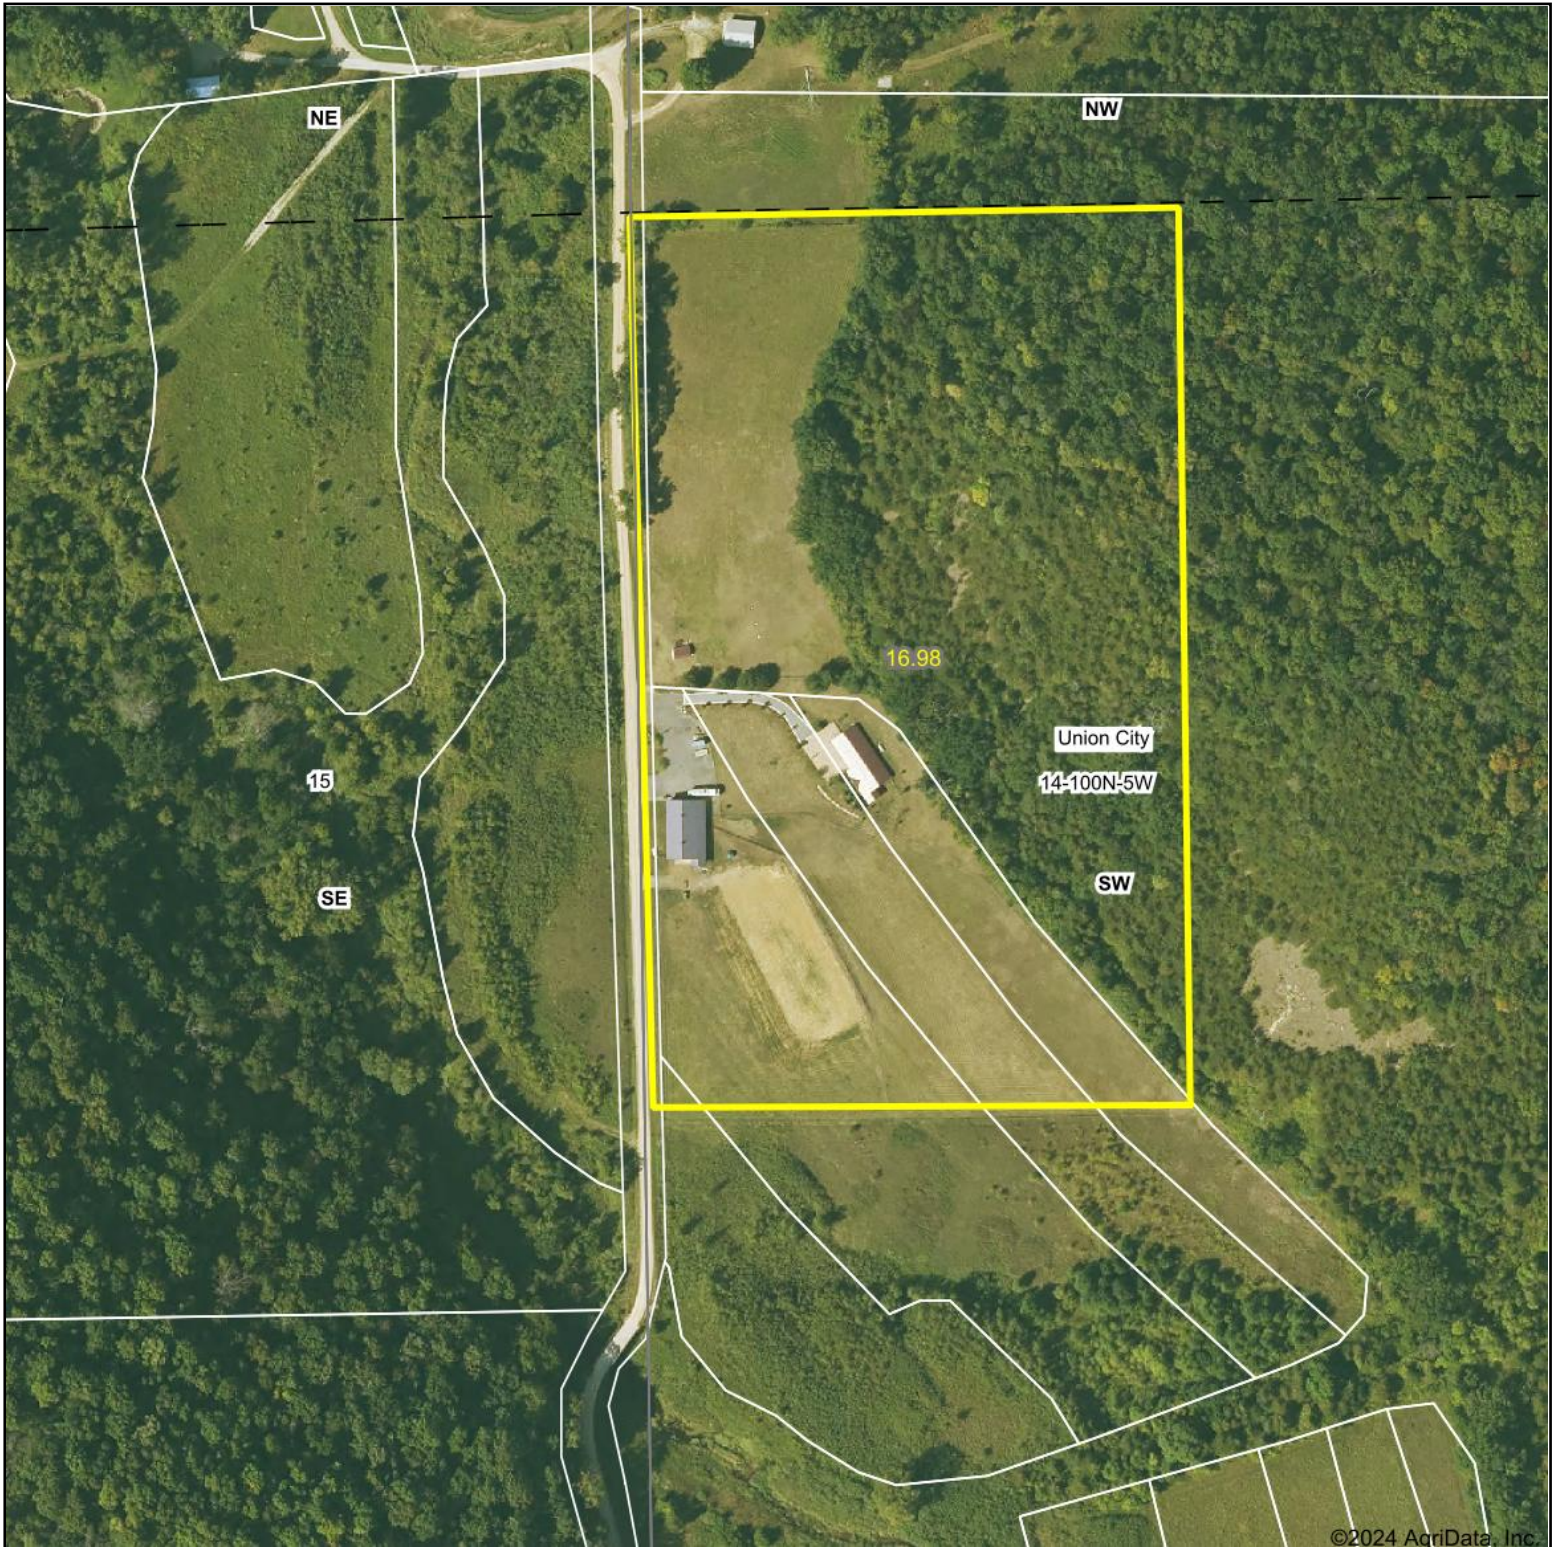

Aerial Map

©2024 AgriData, Inc.

Boundary Center: 43° 28' 37.18, -91° 24' 36.91

Maps Provided By:

© AgriData, Inc. 2023 www.AgriDataInc.com

14-100N-5W
Allamakee County
Iowa

4/10/2024

Field borders provided by Farm Service Agency as of 5/21/2008.