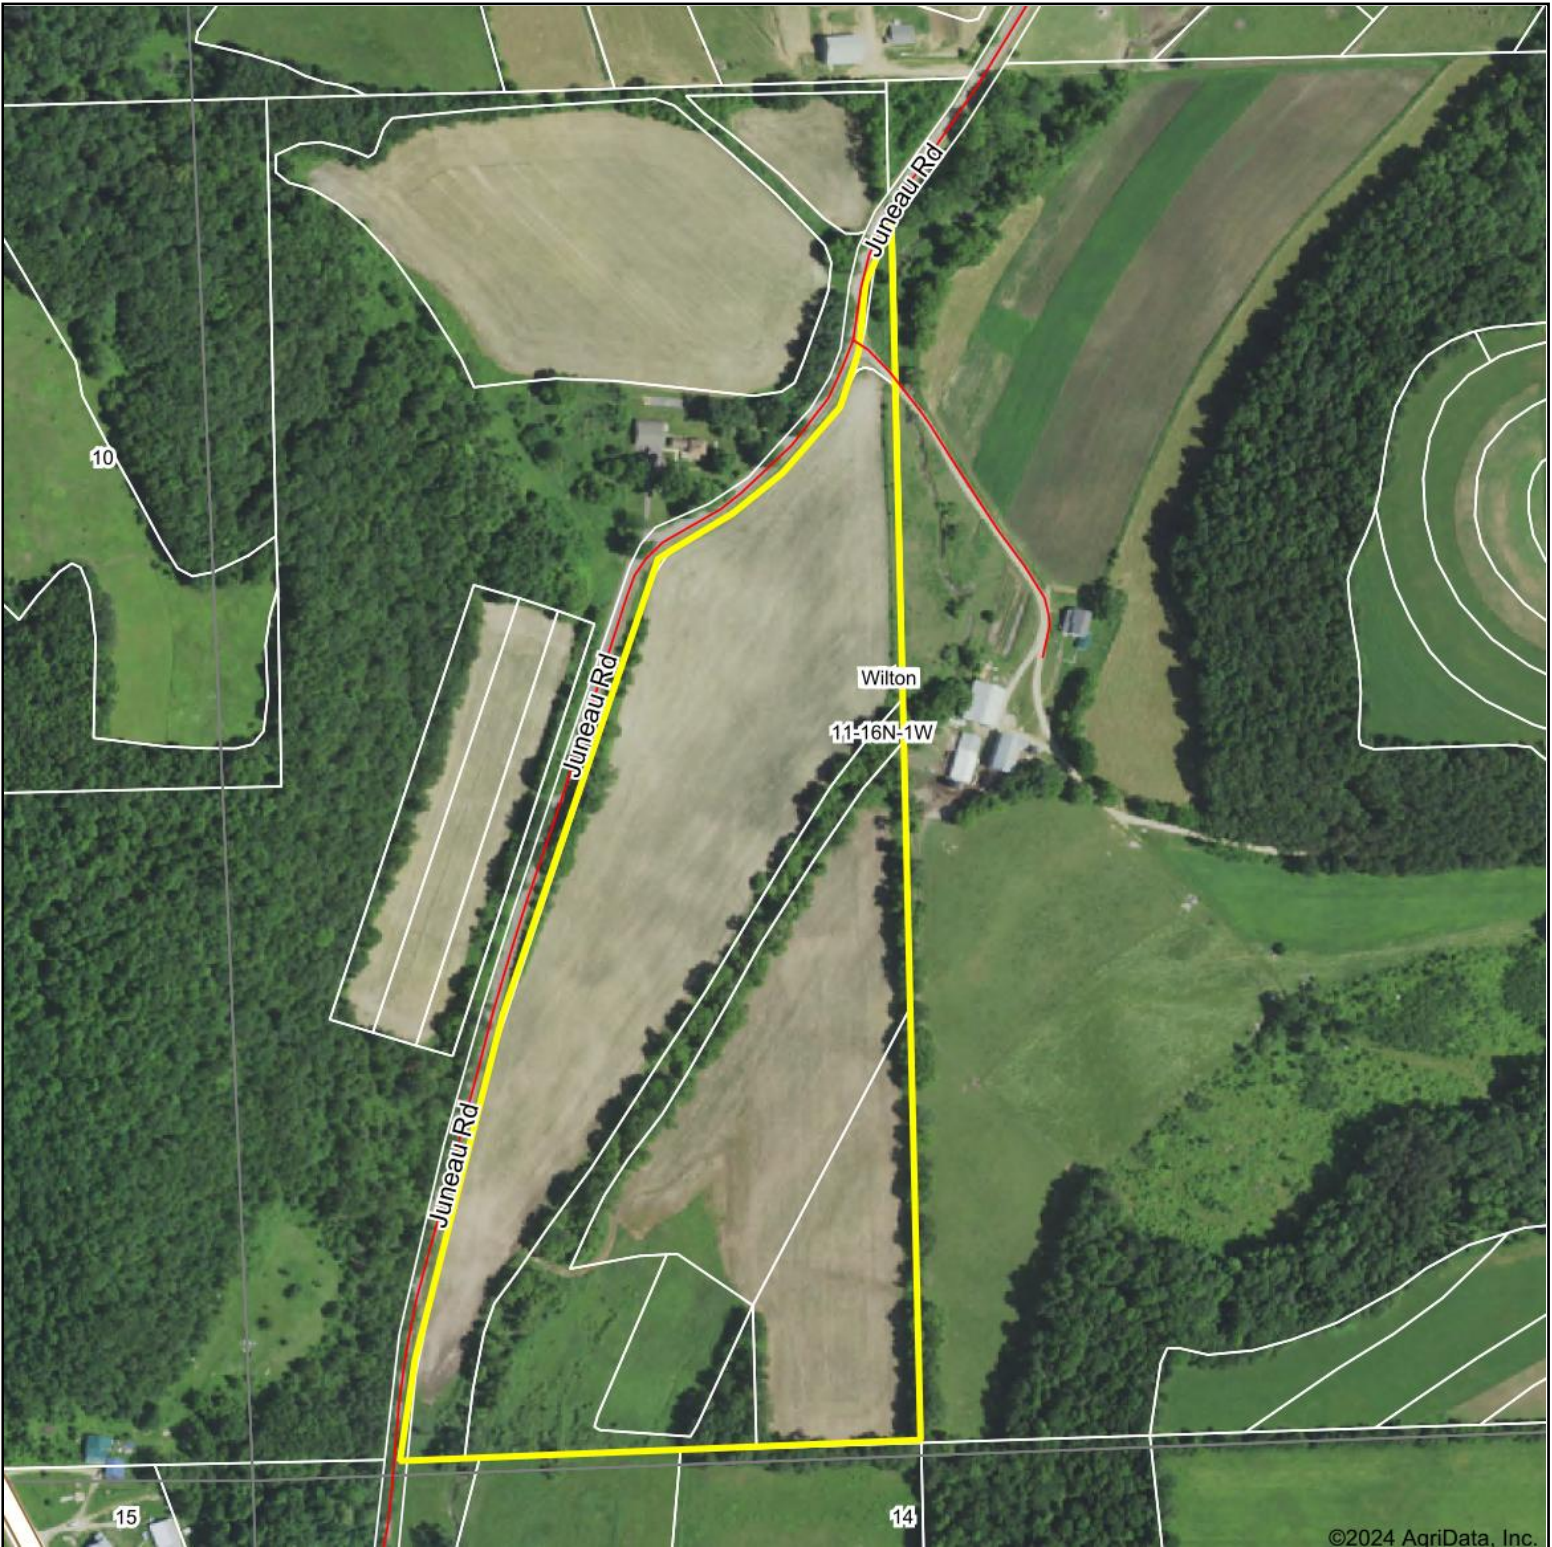

Aerial Map

Boundary Center: 43° 52' 27.55, -90° 28' 14.58

Maps Provided By:

© AgriData, Inc. 2023 www.AgriDataInc.com

11-16N-1W
Monroe County
Wisconsin

4/4/2024