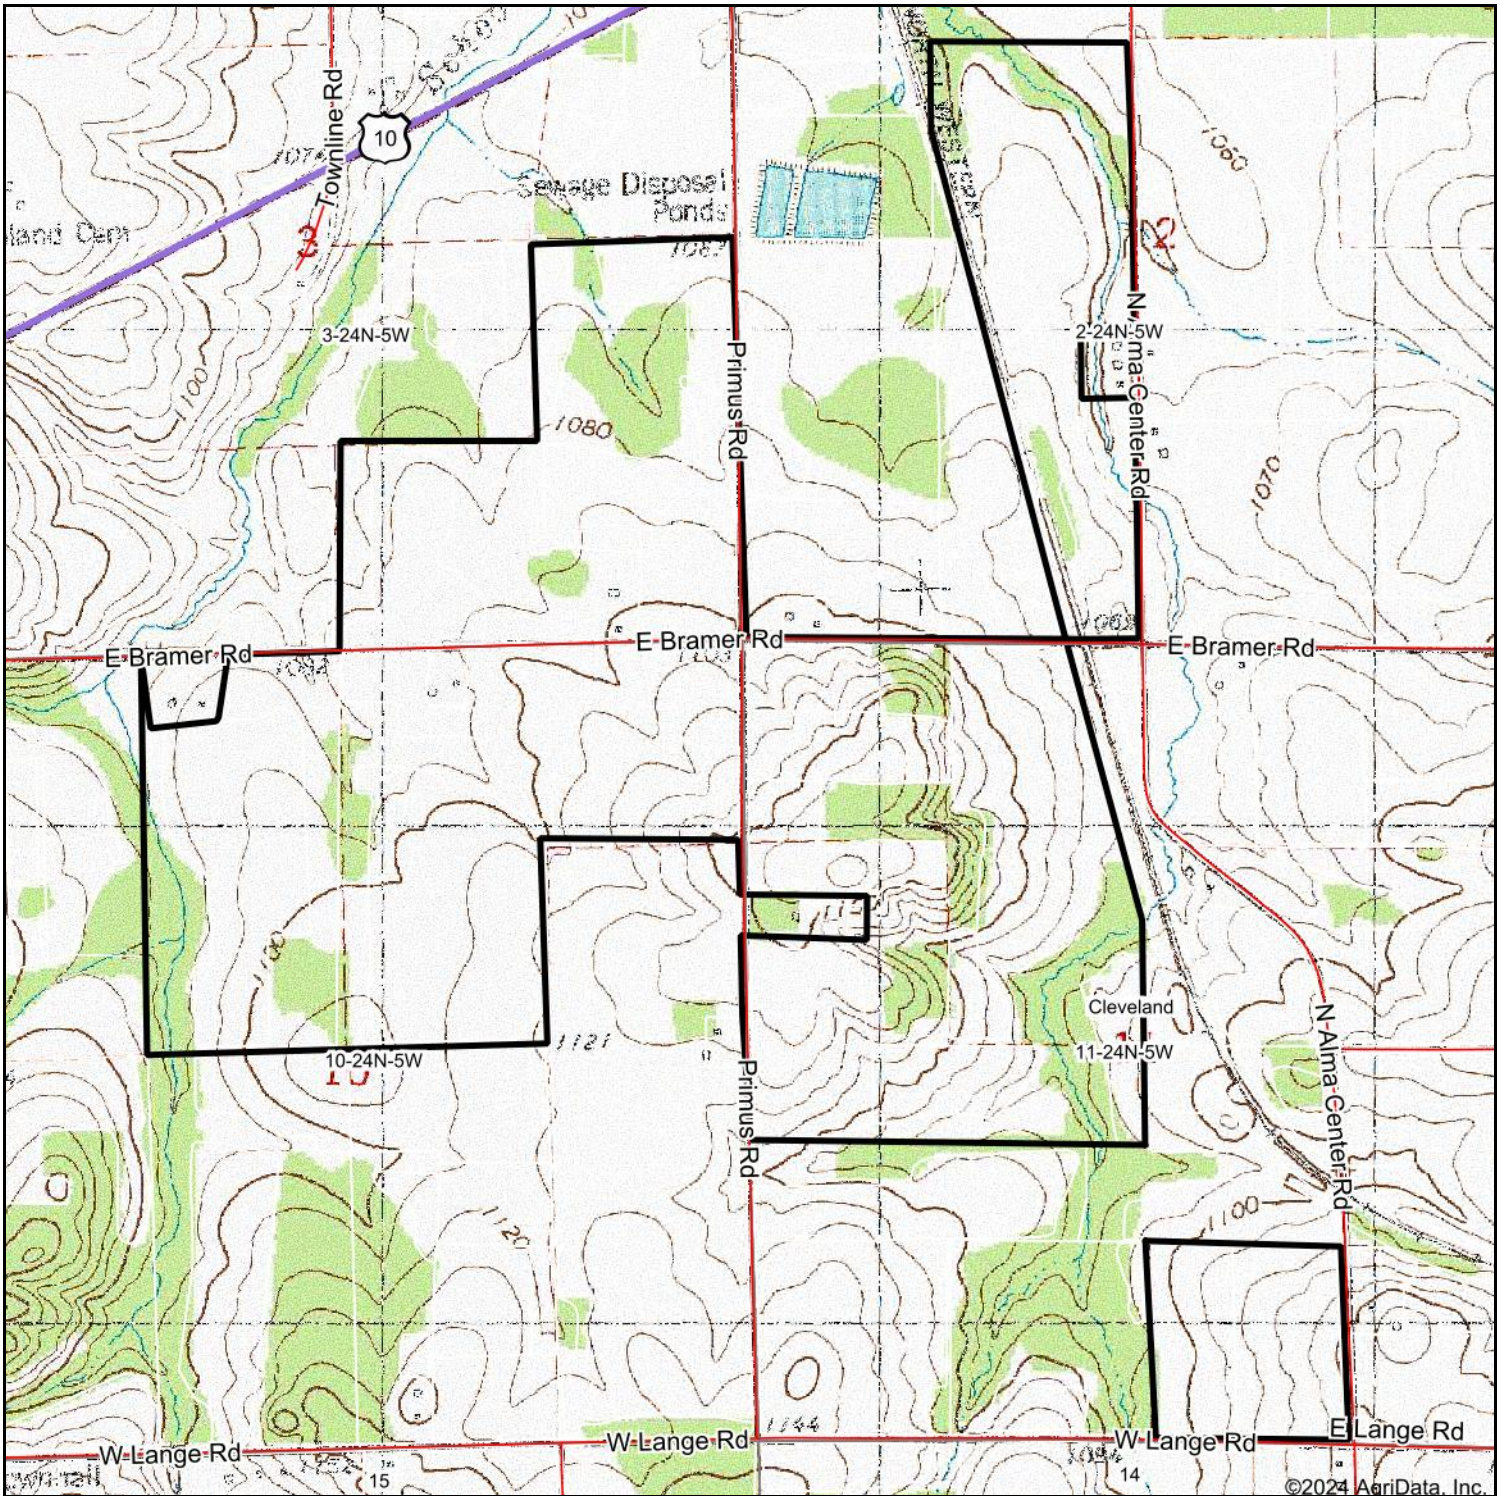

Topography Map

©2024 AgriData, Inc.

Maps Provided By:
suretv

Map Center: 44° 34' 49.61, -90° 57' 46.39

11-24N-5W
Jackson County
Wisconsin