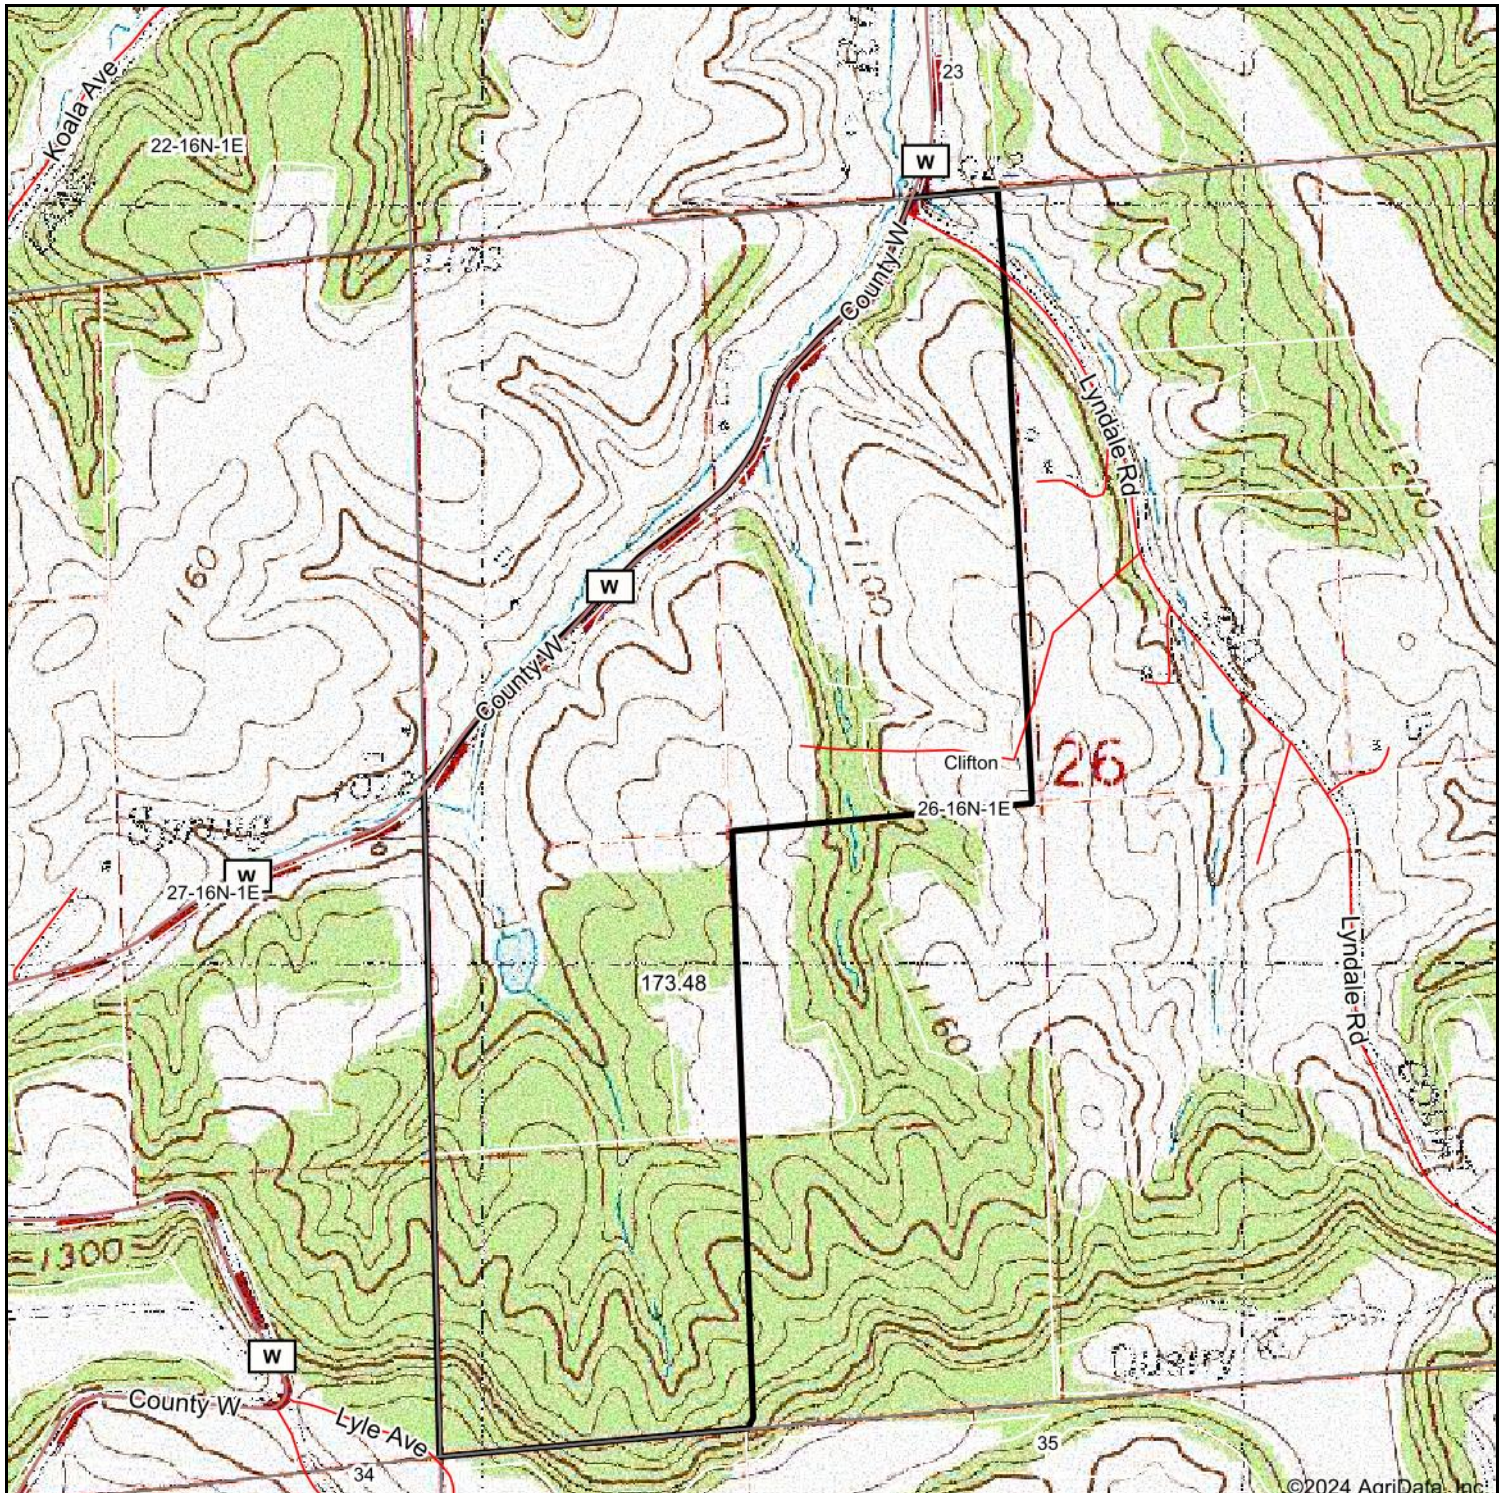

Topography Map

©2024 AgriData, Inc.

Map Center: 43° 50' 23.1, -90° 20' 46.41

26-16N-1E
Monroe County
Wisconsin