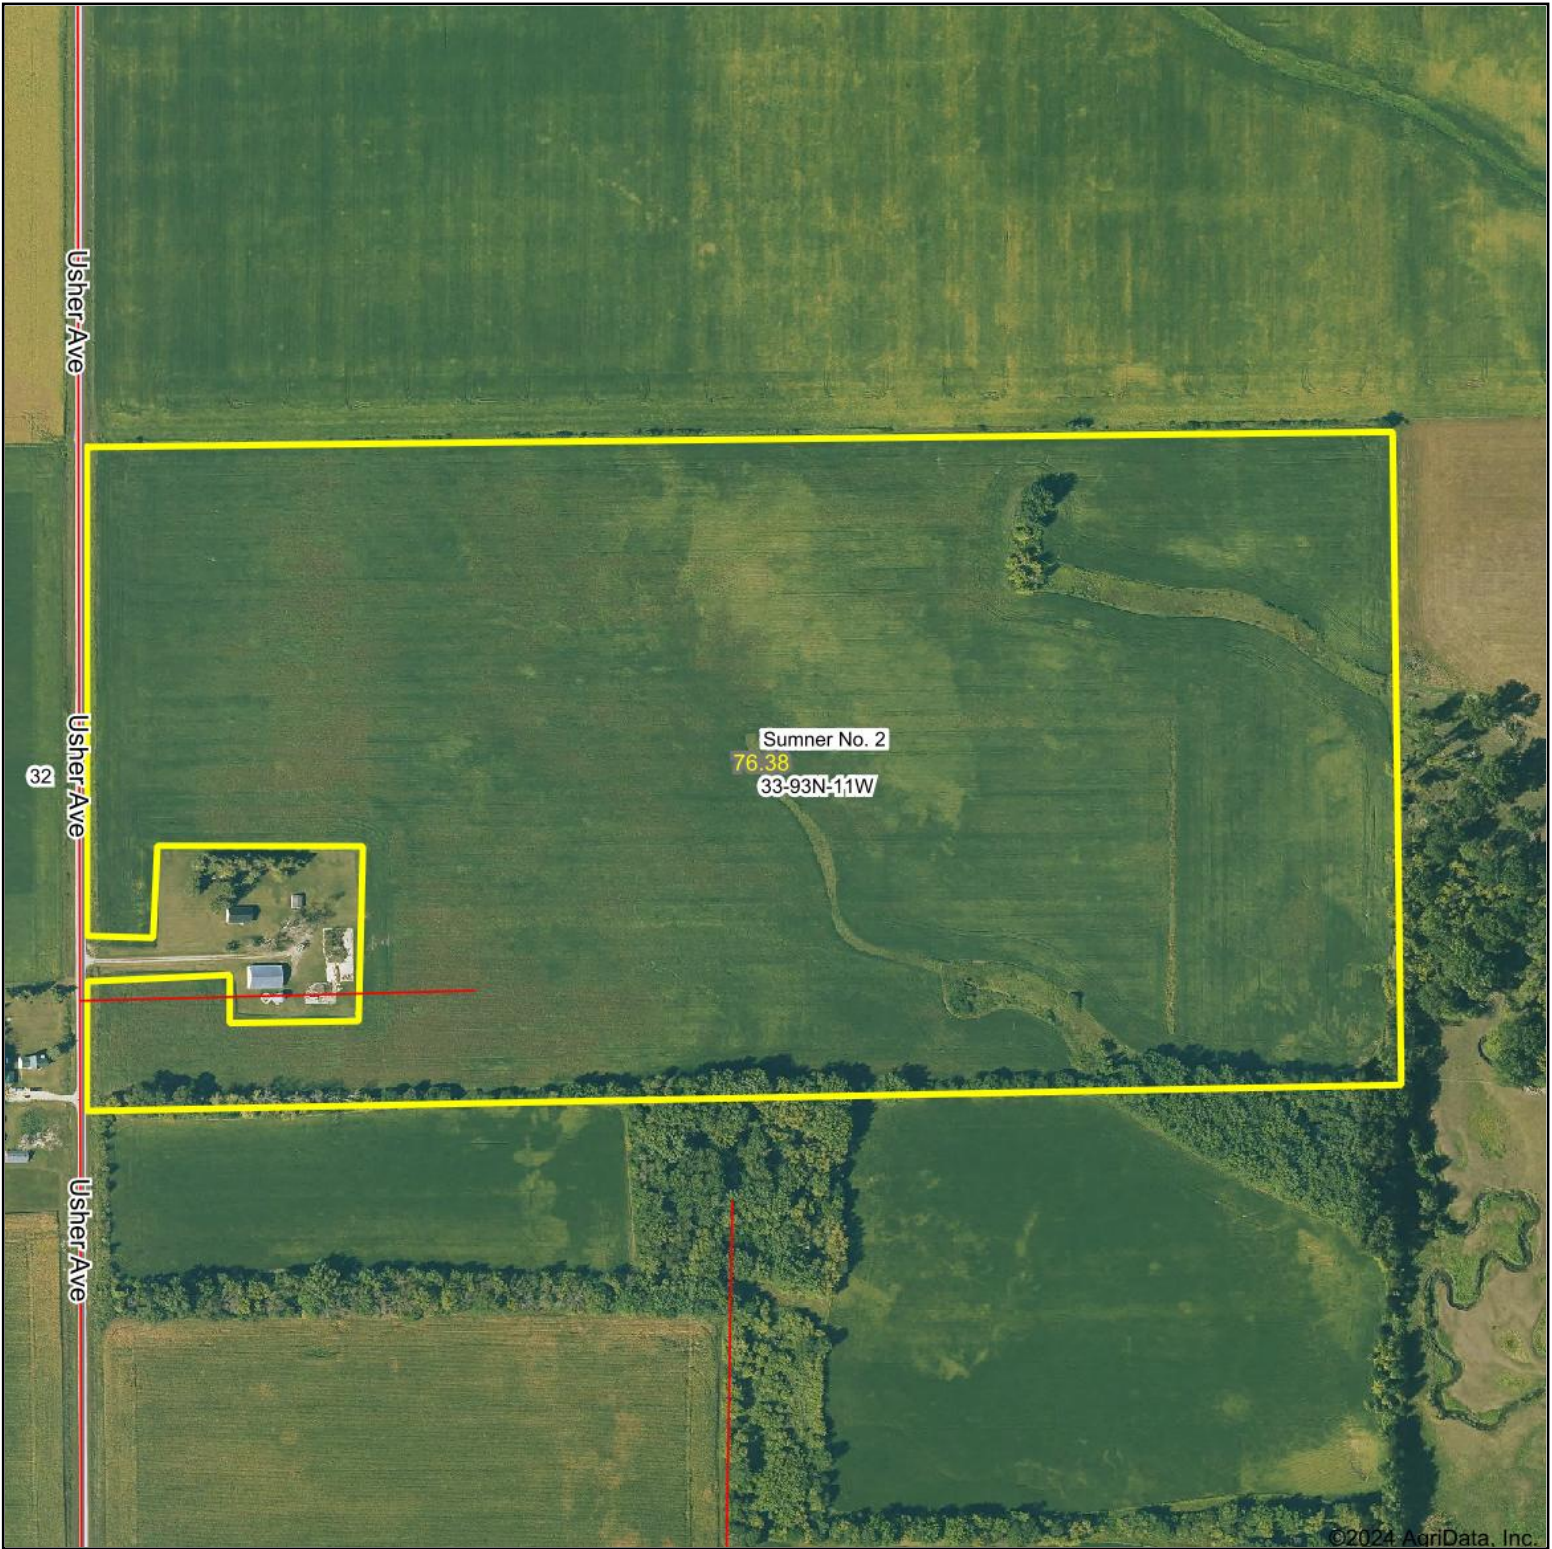

Aerial Map

Boundary Center: 42° 49' 25.45, -92° 9' 20.43

33-93N-11W
Bremer County
Iowa

Maps Provided By:
surety
CUSTOMIZED ONLINE MAPPING
© AgriData, Inc. 2023 www.AgriDataInc.com

3/28/2024