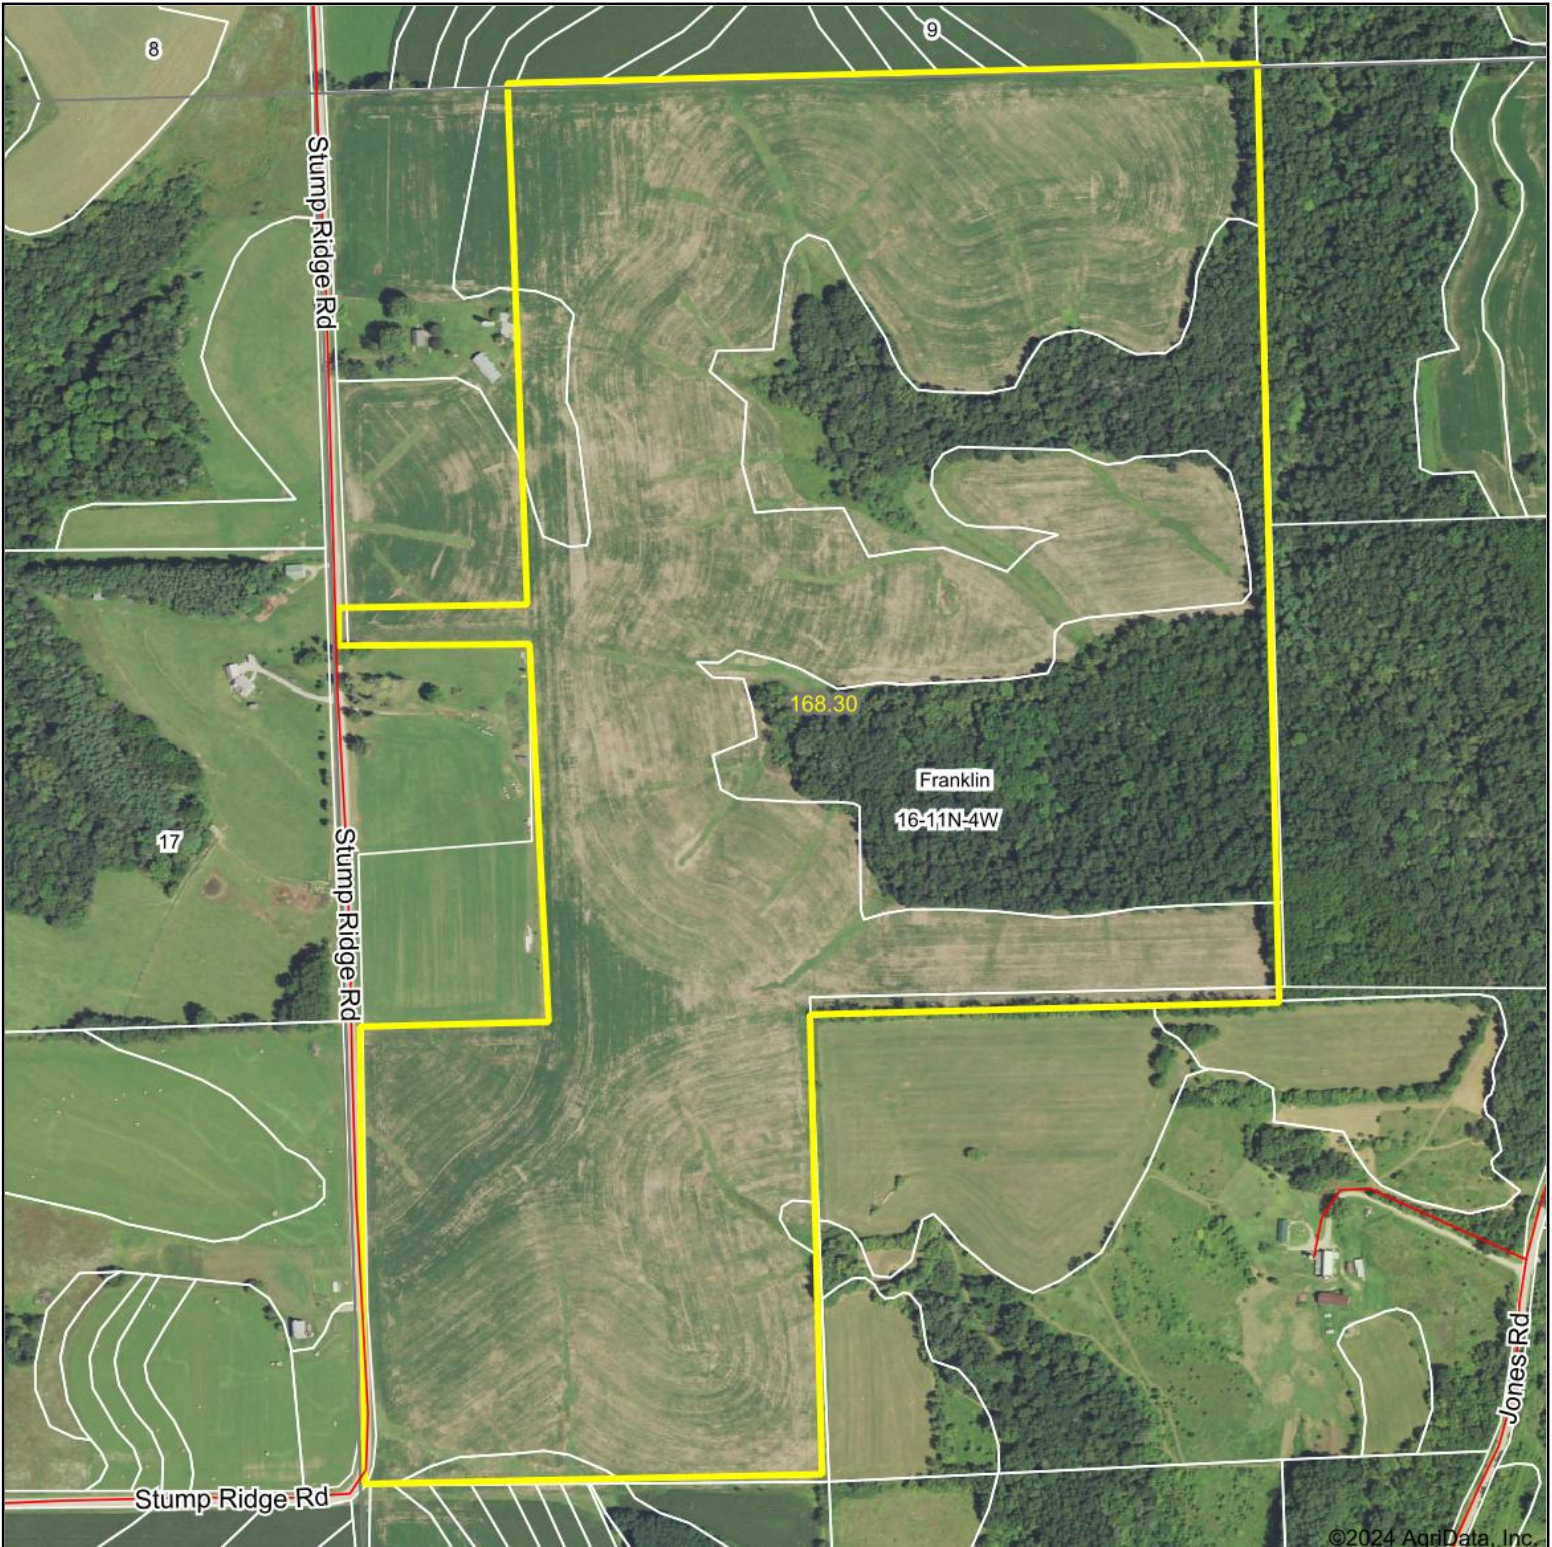

Aerial Map

©2024 AgriData, Inc.

Boundary Center: 43° 25' 58.43, -90° 51' 45.83

Maps Provided By:

© AgriData, Inc. 2023 www.AgridataInc.com

16-11N-4W
Vernon County
Wisconsin

2/1/2024

Field borders provided by Farm Service Agency as of 5/21/2008.