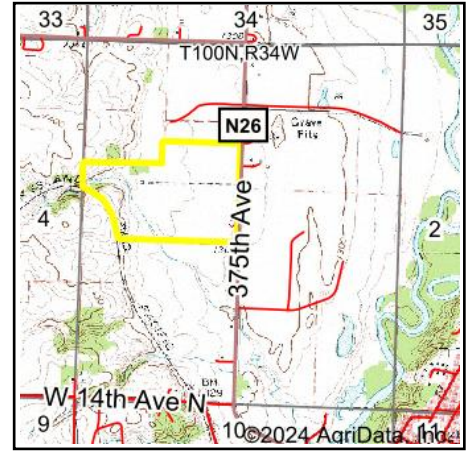

Wetlands Map

State: Iowa
Location: 3-99N-34W
County: Emmet
Township: Estherville
Date: 2/13/2024

Maps Provided By:

© AgriData, Inc. 2023 www.AgriDataInc.com

Classification Code	Type	Acres
R4SBC	Riverine	0.90
Total Acres		0.90