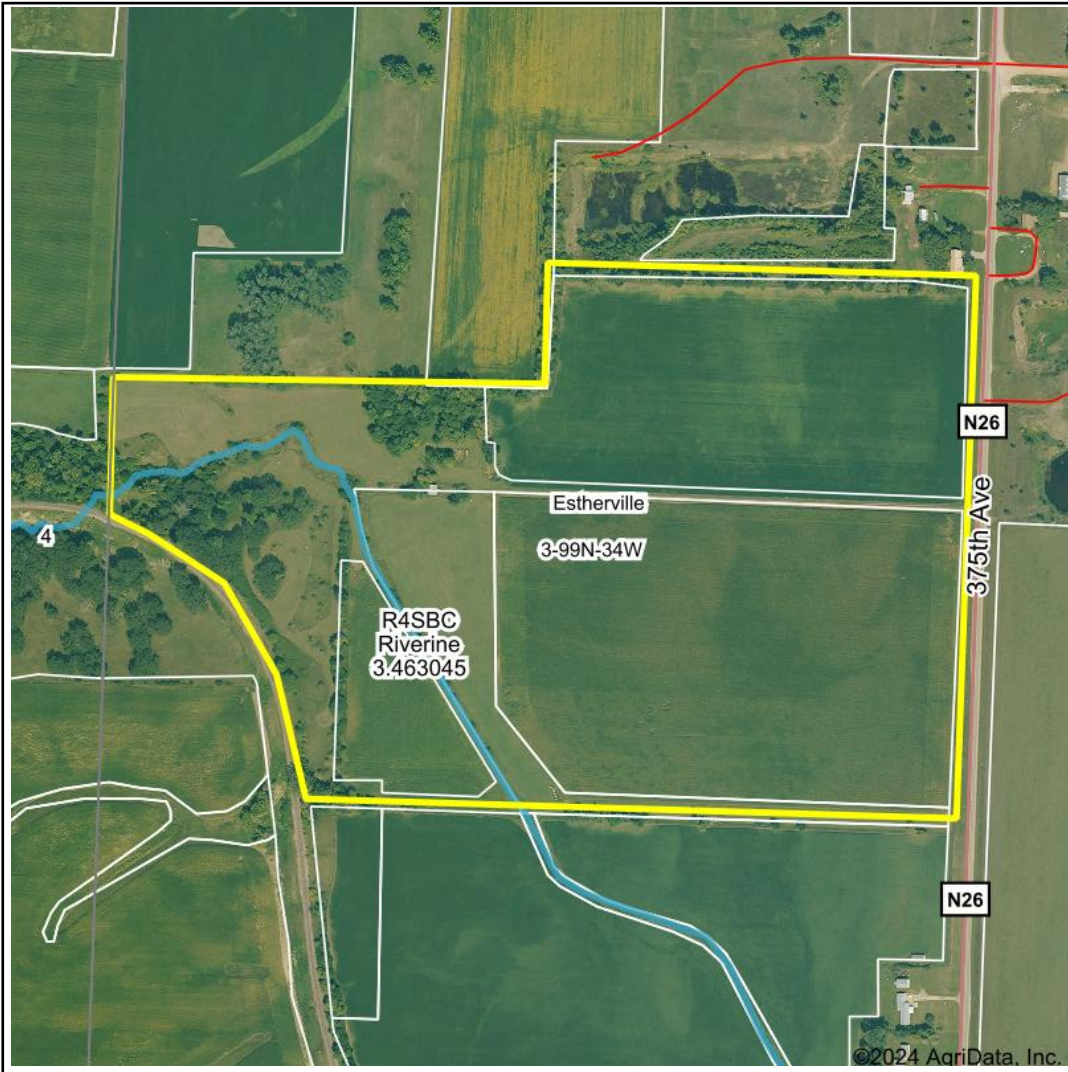

Wetlands Map

State: Iowa
Location: 3-99N-34W
County: Emmet
Township: Estherville
Date: 2/13/2024

Maps Provided By:

© AgriData, Inc. 2023 www.AgriDataInc.com

Classification Code	Type	Acres
R4SBC	Riverine	0.90
Total Acres		0.90