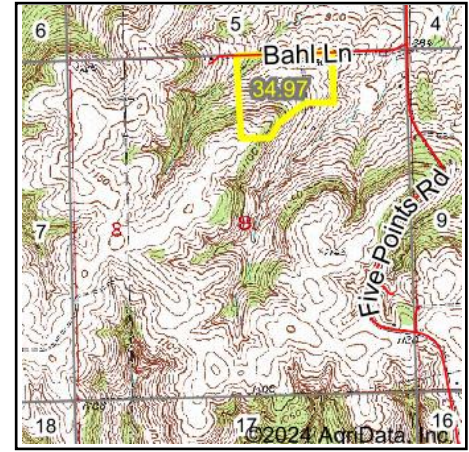

Wetlands Map

State: **Iowa**
 Location: **8-89N-1E**
 County: **Dubuque**
 Township: **Center**
 Date: **1/30/2024**

Maps Provided By:

© AgriData, Inc. 2023 www.AgriDataInc.com

0ft 423ft 847ft

Classification Code	Type	Acres
R4SBC	Riverine	0.22
	Total Acres	0.22