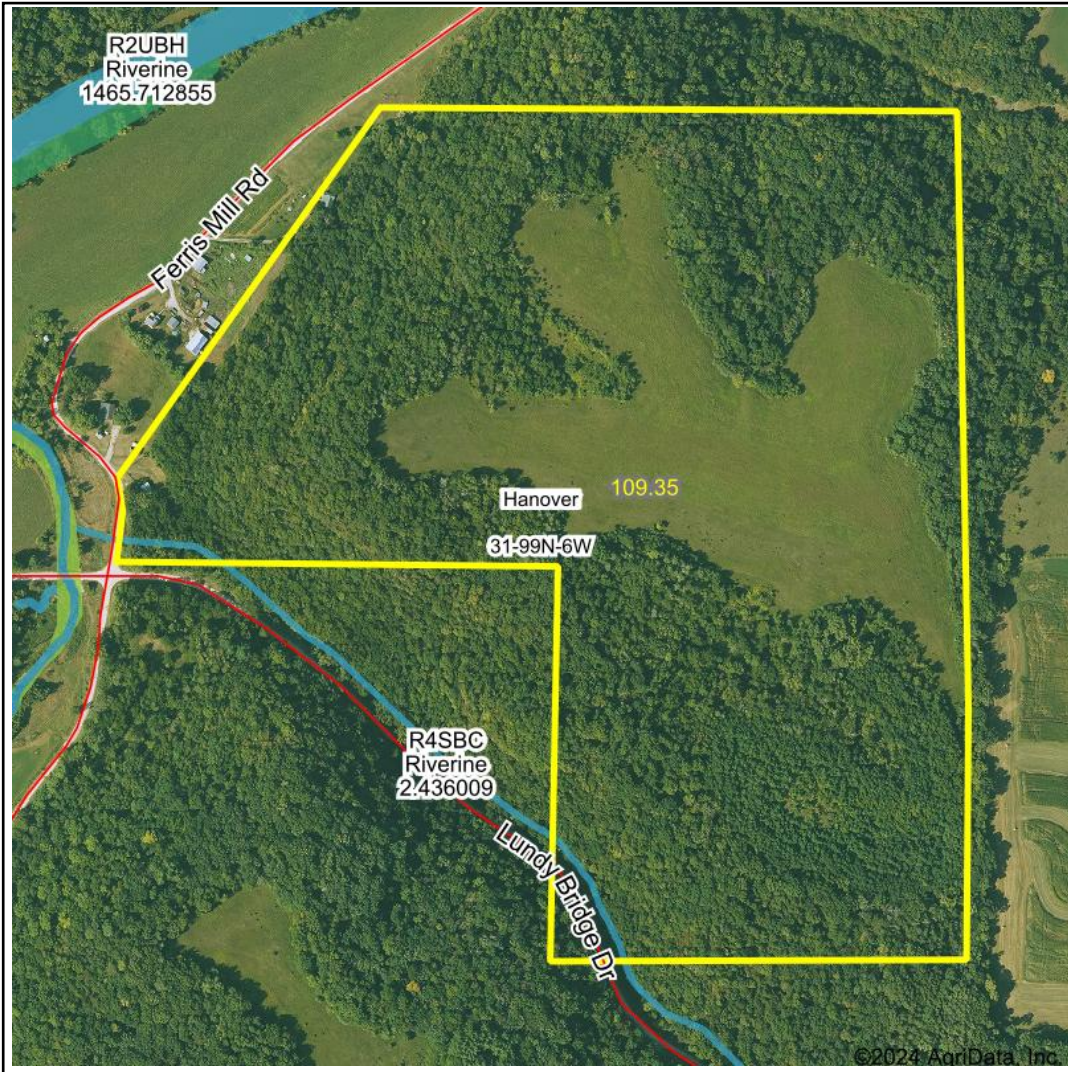

Wetlands Map

State: Iowa
Location: 31-99N-6W
County: Allamakee
Township: Hanover
Date: 2/6/2024

HIGH POINT
 LAND COMPANY
 Maps Provided By:

surety
 CUSTOMIZED ONLINE MAPPING
© AgriData, Inc. 2023 www.AgriDataInc.com

Classification Code	Type	Acres
R4SBC	Riverine	0.35
Total Acres		0.35

Data Source: National Wetlands Inventory website. U.S. DoI, Fish and Wildlife Service, Washington, D.C. <http://www.fws.gov/wetlands/>