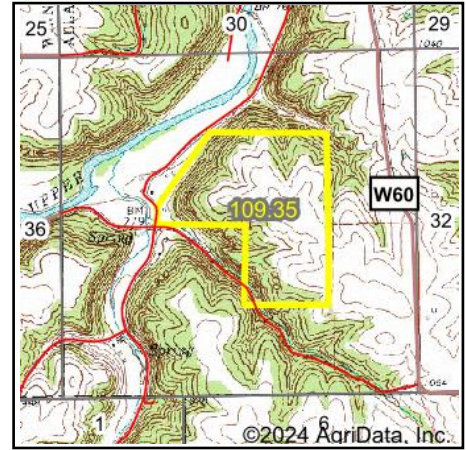

Wetlands Map

State: Iowa
Location: 31-99N-6W
County: Allamakee
Township: Hanover
Date: 2/6/2024

HIGH POINT
 LAND COMPANY
 Maps Provided By:

surety
 CUSTOMIZED ONLINE MAPPING
© AgriData, Inc. 2023 www.AgriDataInc.com

Classification Code	Type	Acres
R4SBC	Riverine	0.35
Total Acres		0.35

Data Source: National Wetlands Inventory website. U.S. DoI, Fish and Wildlife Service, Washington, D.C. <http://www.fws.gov/wetlands/>