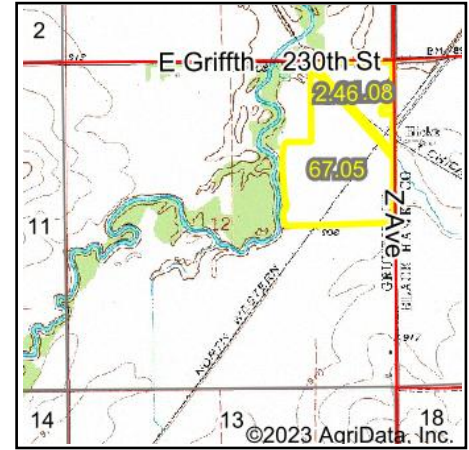

# Wetlands Map

**State:** Iowa  
**Location:** 12-87N-15W  
**County:** Grundy  
**Township:** Black Hawk  
**Date:** 11/6/2023

Maps Provided By:

© AgriData, Inc. 2023 [www.AgriDataInc.com](http://www.AgriDataInc.com)

Classification Code	Type	Acres
PEM1Cx	Freshwater Emergent Wetland	0.86
PFO1A	Freshwater Forested/Shrub Wetland	0.19
PEM1C	Freshwater Emergent Wetland	0.01
Total Acres		1.06

Data Source: National Wetlands Inventory website. U.S. DoI, Fish and Wildlife Service, Washington, D.C. <http://www.fws.gov/wetlands/>