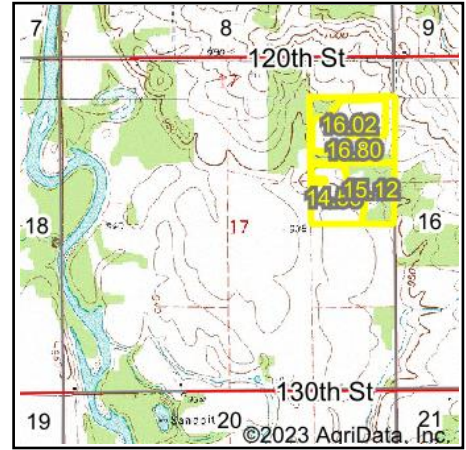

Wetlands Map

State: Iowa
Location: 17-93N-14W
County: Bremer
Township: Polk
Date: 12/14/2023

HIGH POINT
 LAND COMPANY
 Maps Provided By:

surety[®]
 CUSTOMIZED ONLINE MAPPING
© AgriData, Inc. 2023 www.AgriDataInc.com

Classification Code	Type	Acres
PEM1C	Freshwater Emergent Wetland	0.60
PUBF	Freshwater Pond	0.56
Total Acres		1.16

Data Source: National Wetlands Inventory website. U.S. Dol, Fish and Wildlife Service, Washington, D.C. <http://www.fws.gov/wetlands/>