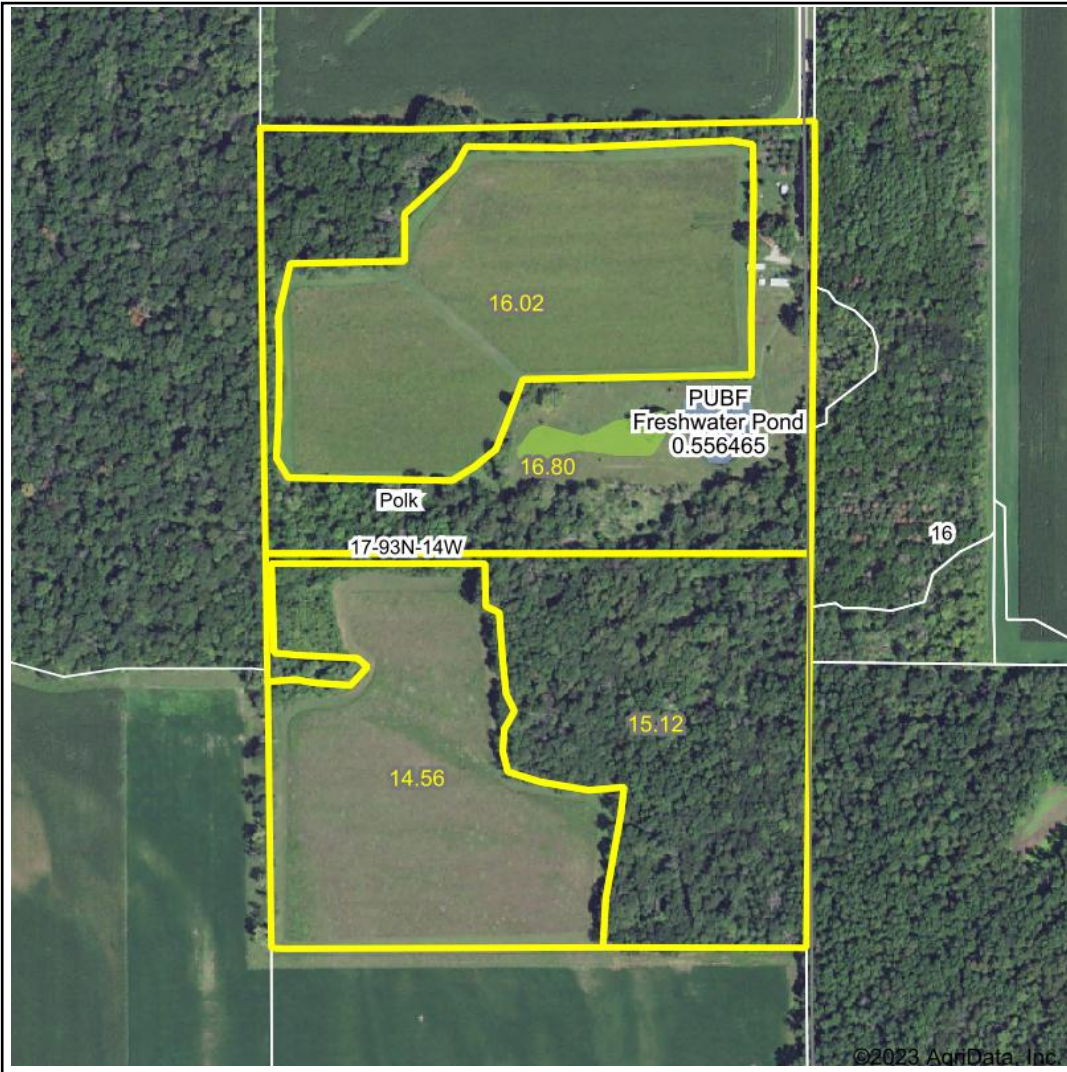

Wetlands Map

State: Iowa
Location: 17-93N-14W
County: Bremer
Township: Polk
Date: 12/14/2023

HIGH POINT
 LAND COMPANY
 Maps Provided By:

surety[®]
 CUSTOMIZED ONLINE MAPPING
© AgriData, Inc. 2023 www.AgriDataInc.com

Classification Code	Type	Acres
PEM1C	Freshwater Emergent Wetland	0.60
PUBF	Freshwater Pond	0.56
Total Acres		1.16

Data Source: National Wetlands Inventory website. U.S. Dol, Fish and Wildlife Service, Washington, D.C. <http://www.fws.gov/wetlands/>