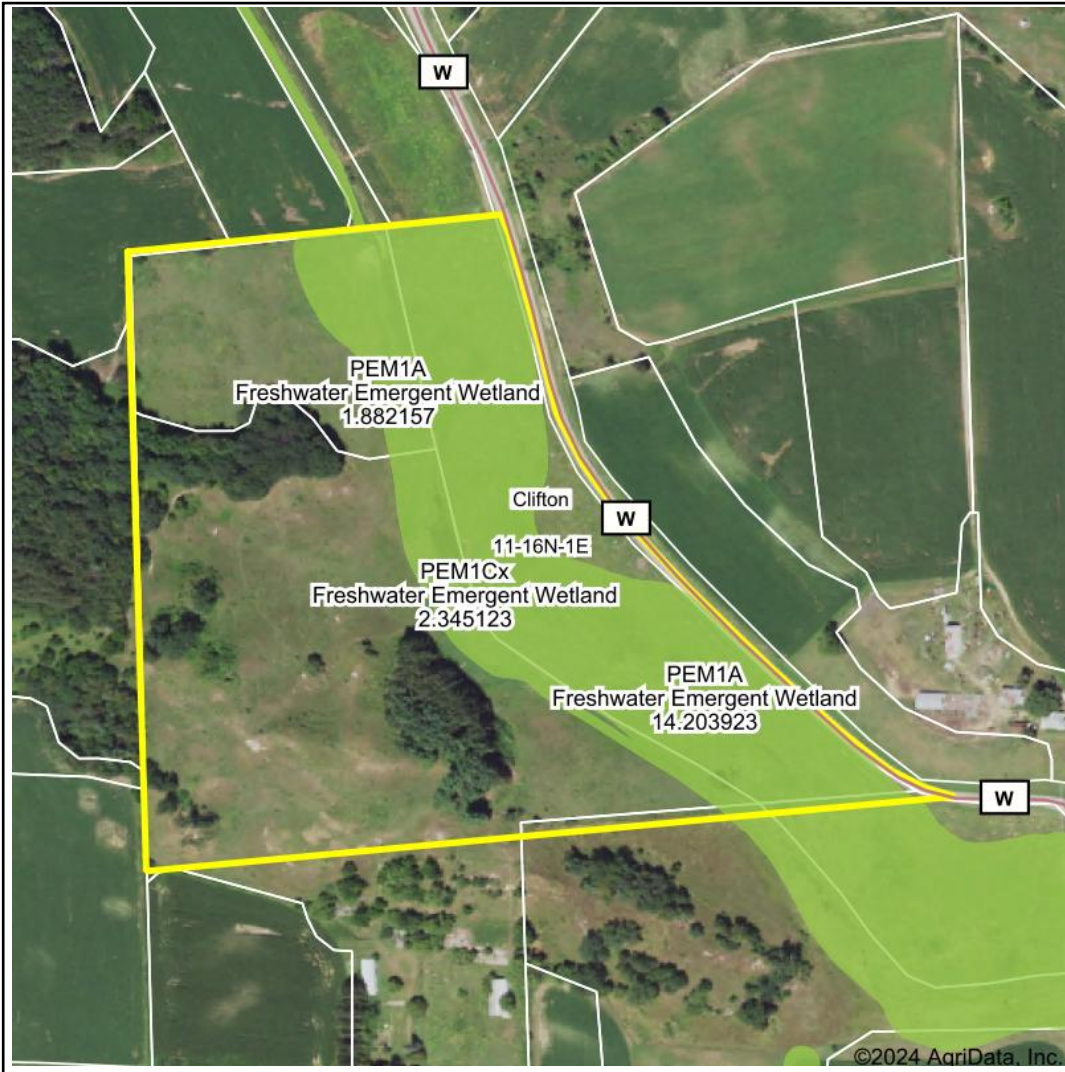

Wetlands Map

State: Wisconsin
Location: 11-16N-1E
County: Monroe
Township: Clifton
Date: 2/13/2024

Maps Provided By:

© AgriData, Inc. 2023 www.AgriDataInc.com

0ft 460ft 920ft

Classification Code	Type	Acres
PEM1A	Freshwater Emergent Wetland	11.32
PEM1Cx	Freshwater Emergent Wetland	0.70
Total Acres		12.02