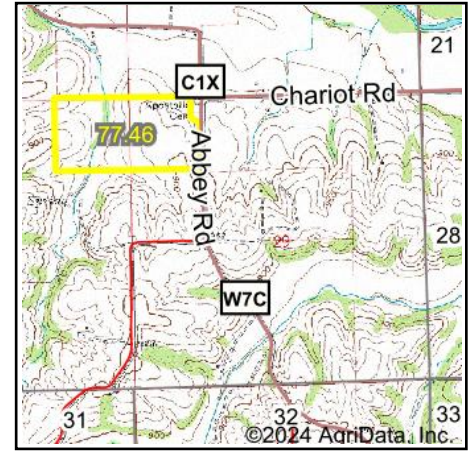

Wetlands Map

State: **Iowa**
 Location: **29-94N-6W**
 County: **Clayton**
 Township: **Marion**
 Date: **2/1/2024**

Maps Provided By:

© AgriData, Inc. 2023 www.AgriDataInc.com

Classification Code	Type	Acres
PEM1C	Freshwater Emergent Wetland	0.65
Total Acres		0.65