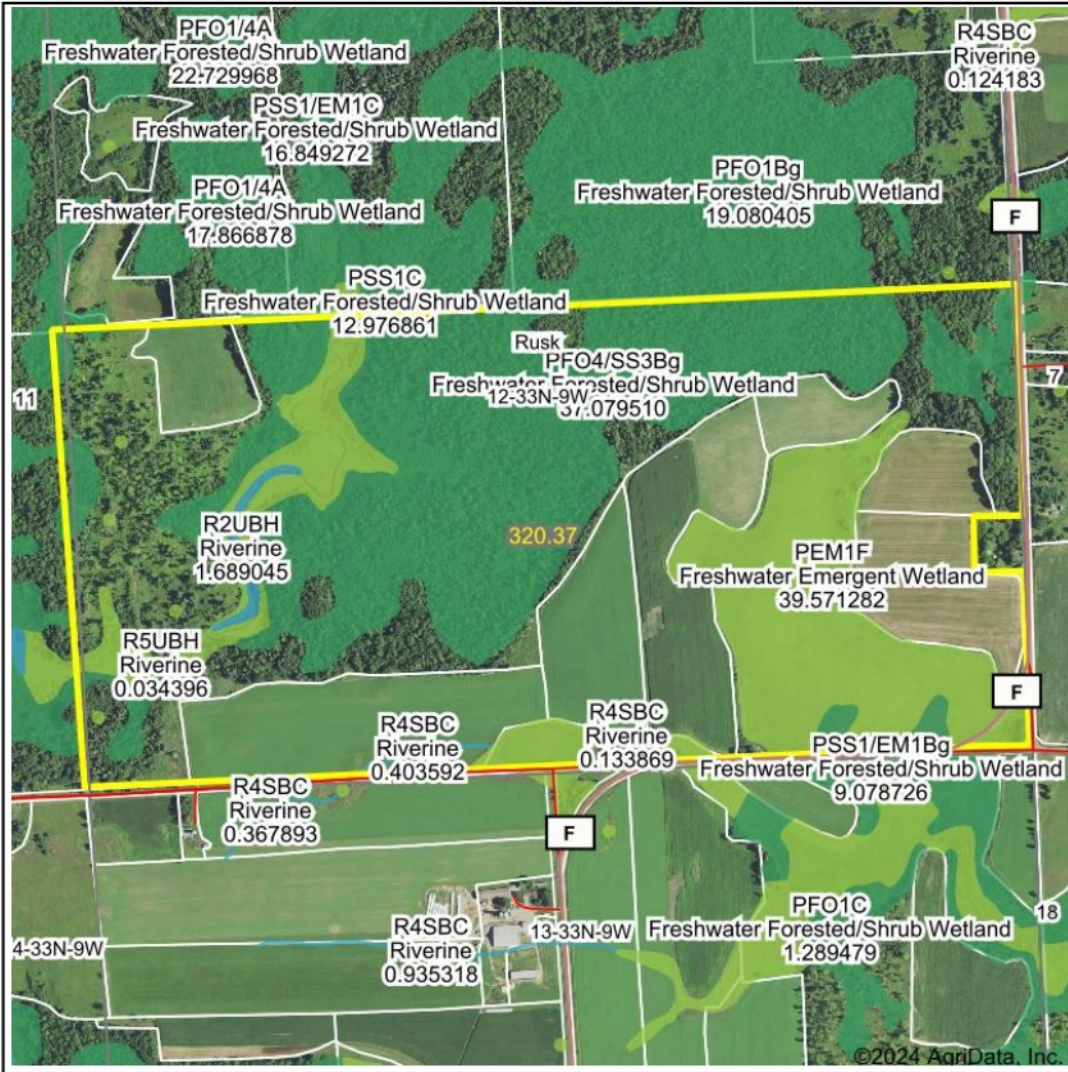

Wetlands Map

State: Wisconsin
Location: 12-33N-9W
County: Rusk
Township: Rusk
Date: 1/31/2024

Classification Code	Type	Acres
PEM1F	Freshwater Emergent Wetland	57.03
PFO4/SS3Bg	Freshwater Forested/Shrub Wetland	47.91
PFO1/4A	Freshwater Forested/Shrub Wetland	20.92
PFO4B	Freshwater Forested/Shrub Wetland	13.41
PSS1C	Freshwater Forested/Shrub Wetland	8.74
PSS1Bg	Freshwater Forested/Shrub Wetland	4.55
PFO1/SS1C	Freshwater Forested/Shrub Wetland	3.95
PSS1/EM1Bg	Freshwater Forested/Shrub Wetland	2.33
PFO1C	Freshwater Forested/Shrub Wetland	1.83
R2UBH	Riverine	1.69
PEM1C	Freshwater Emergent Wetland	1.28
R4SBC	Riverine	0.50
PFO1/SS1Bg	Freshwater Forested/Shrub Wetland	0.28
R5UBH	Riverine	0.03
PFO1/SS1F	Freshwater Forested/Shrub Wetland	0.01
Total Acres		164.46

Data Source: National Wetlands Inventory website. U.S. DoI, Fish and Wildlife Service, Washington, D.C. <http://www.fws.gov/wetlands/>
 Field borders provided by Farm Service Agency as of 5/21/2008.