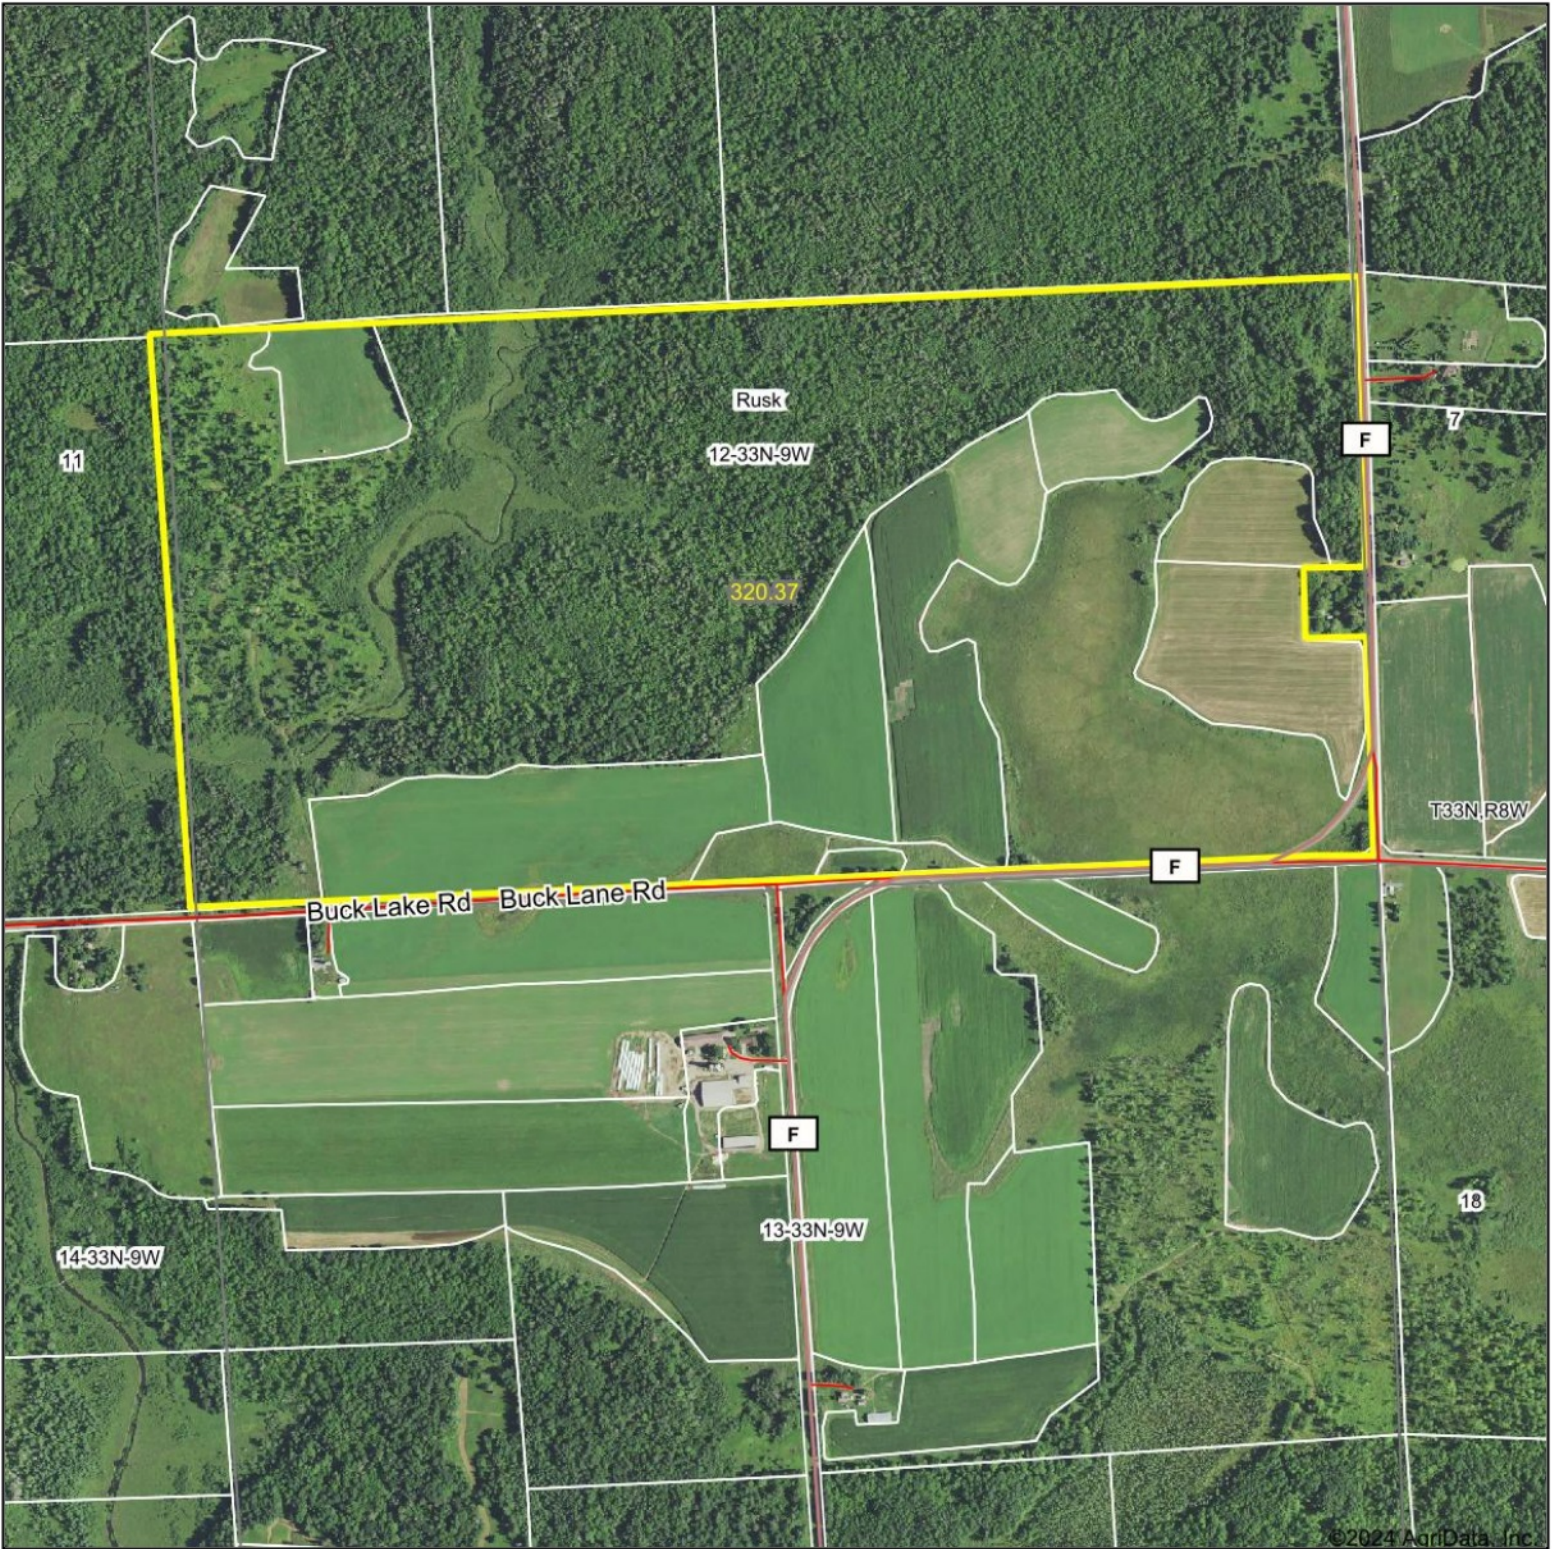

Aerial Map

©2024 AgriData, Inc.

Boundary Center: 45° 21' 11.97, -91° 25' 45.5

12-33N-9W
Rusk County
Wisconsin

Maps Provided By:
surety
CUSTOMIZED ONLINE MAPPING
© AgriData, Inc. 2023 www.AgriDataInc.com

1/31/2024

Field borders provided by Farm Service Agency as of 5/21/2008.