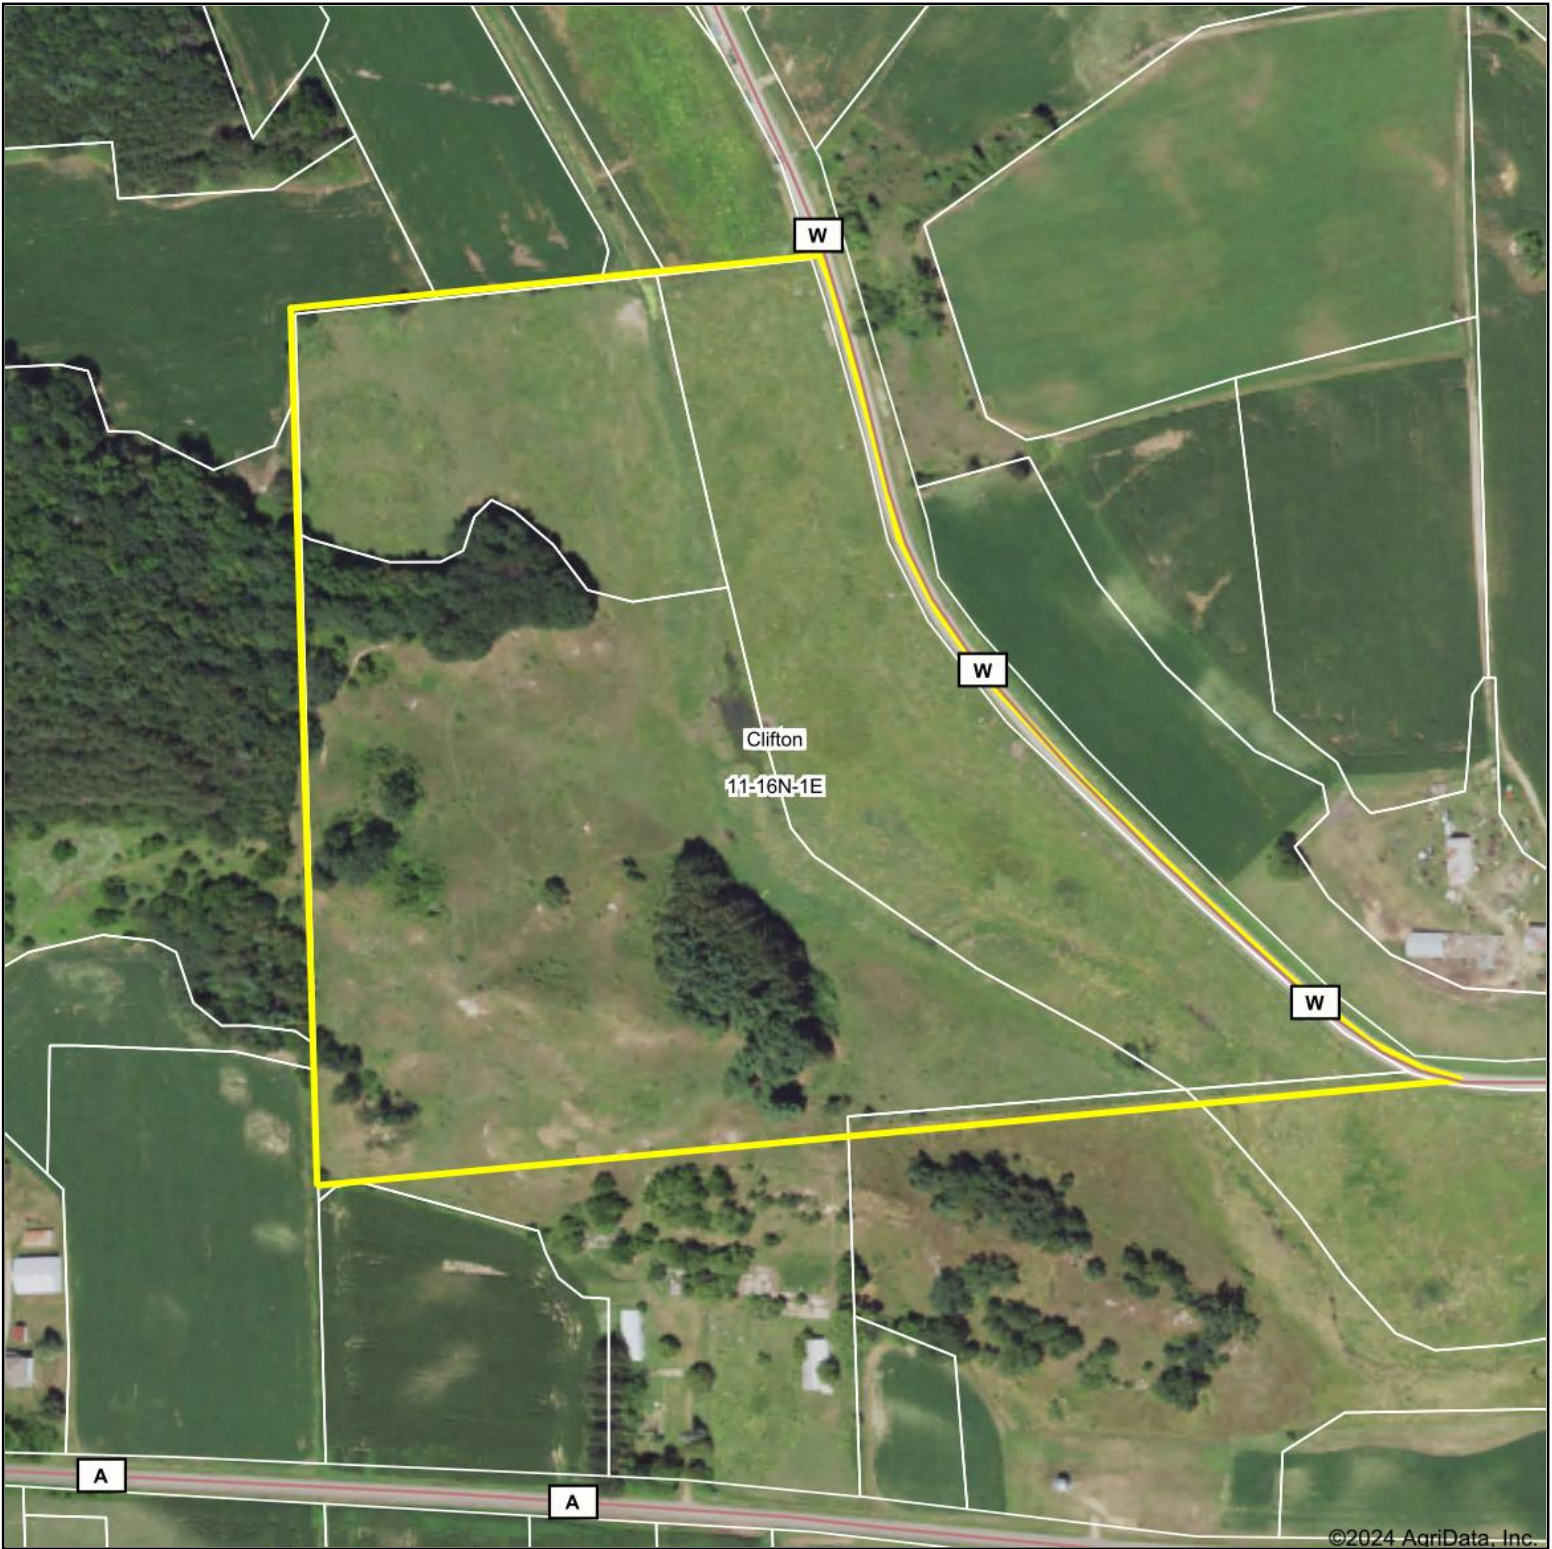

Aerial Map

Boundary Center: 43° 52' 49.07, -90° 20' 46.27

Maps Provided By:

© AgriData, Inc. 2023 www.AgriDataInc.com

11-16N-1E
Monroe County
Wisconsin

2/13/2024