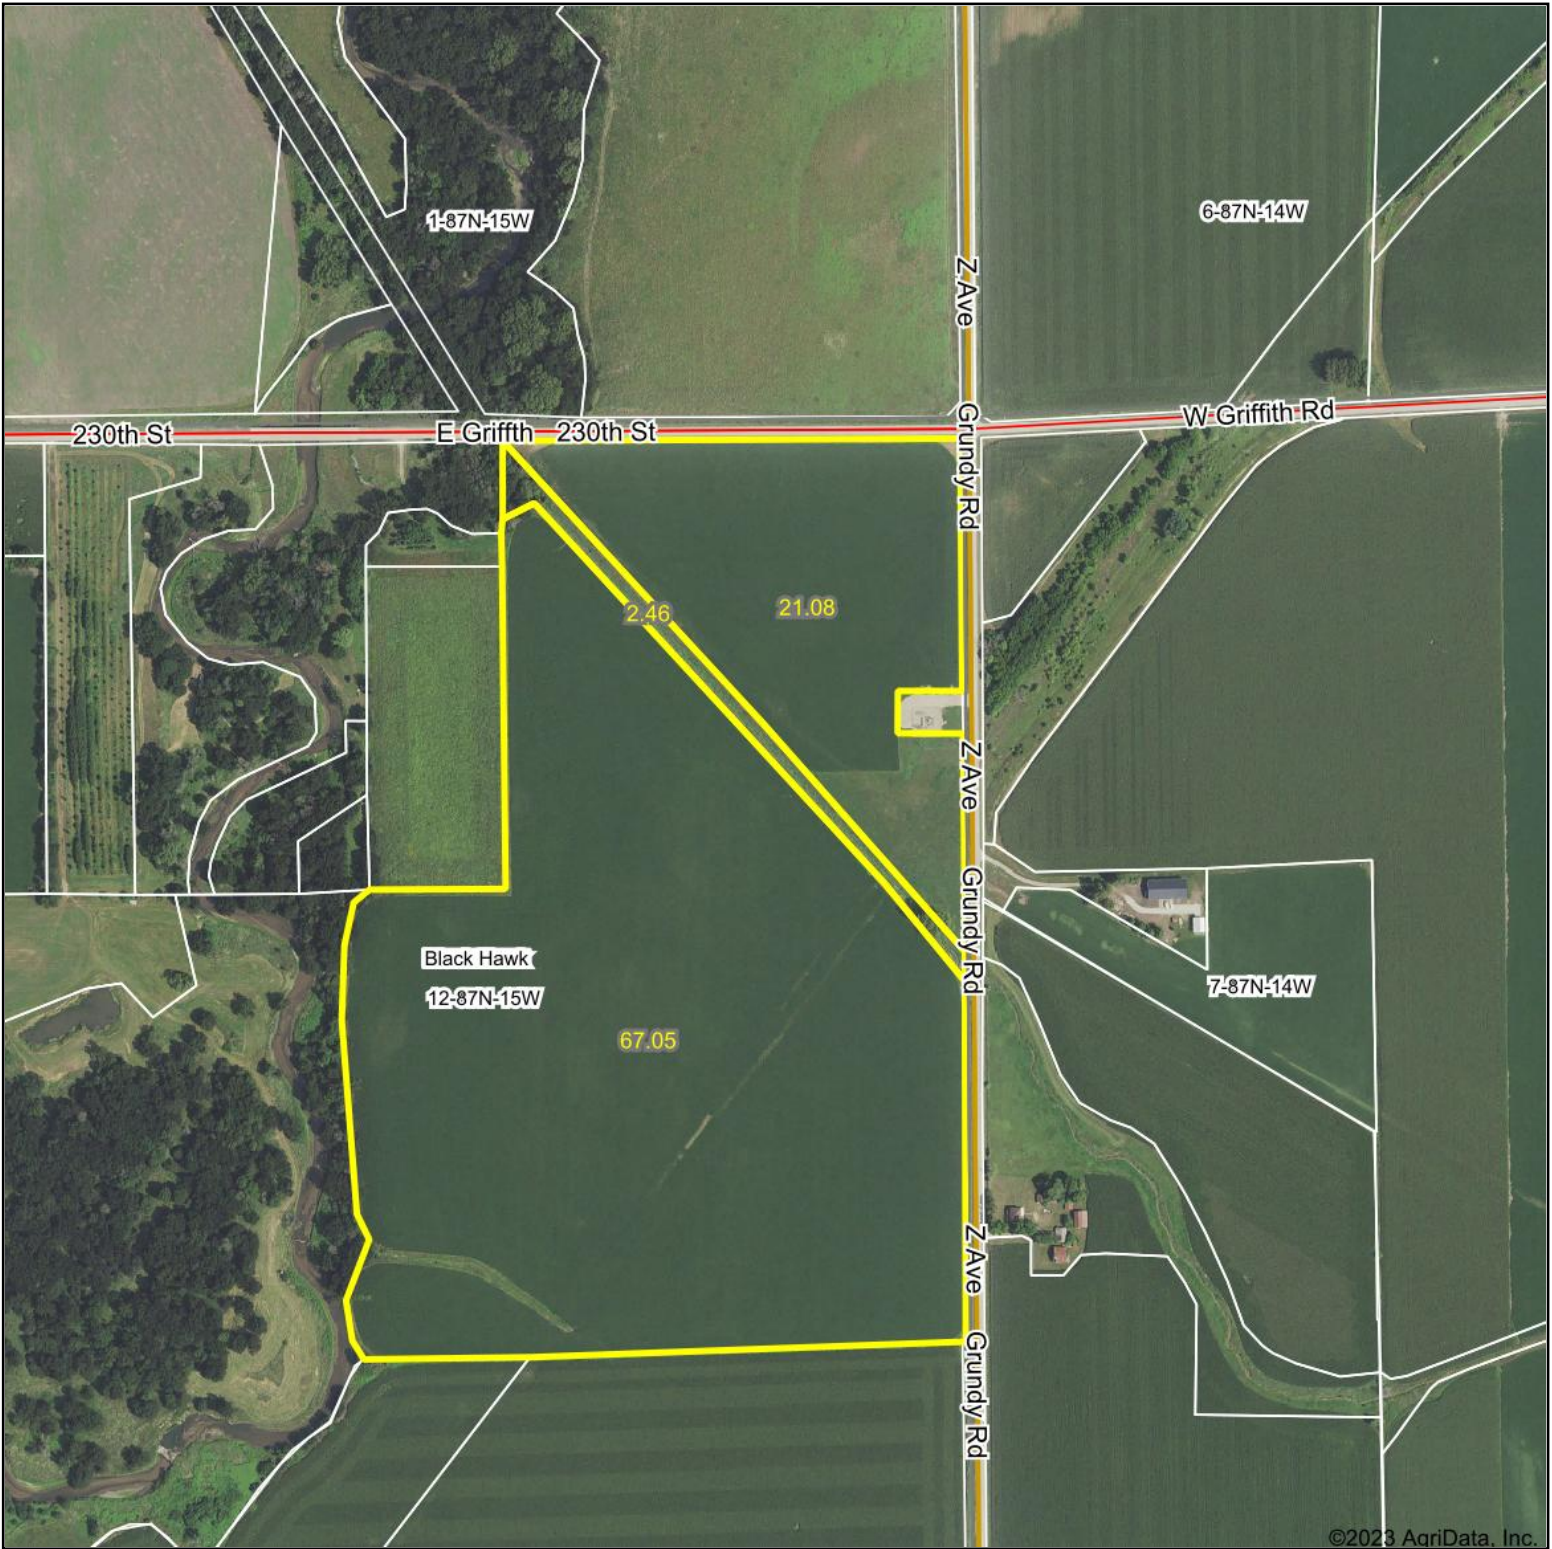

Aerial Map

©2023 AgriData, Inc.

Boundary Center: 42° 21' 55.75, -92° 32' 13.74

12-87N-15W
Grundy County
Iowa

Maps Provided By:
surety
CUSTOMIZED ONLINE MAPPING
© AgriData, Inc. 2023 www.AgriDataInc.com

11/6/2023

Field borders provided by Farm Service Agency as of 5/21/2008.