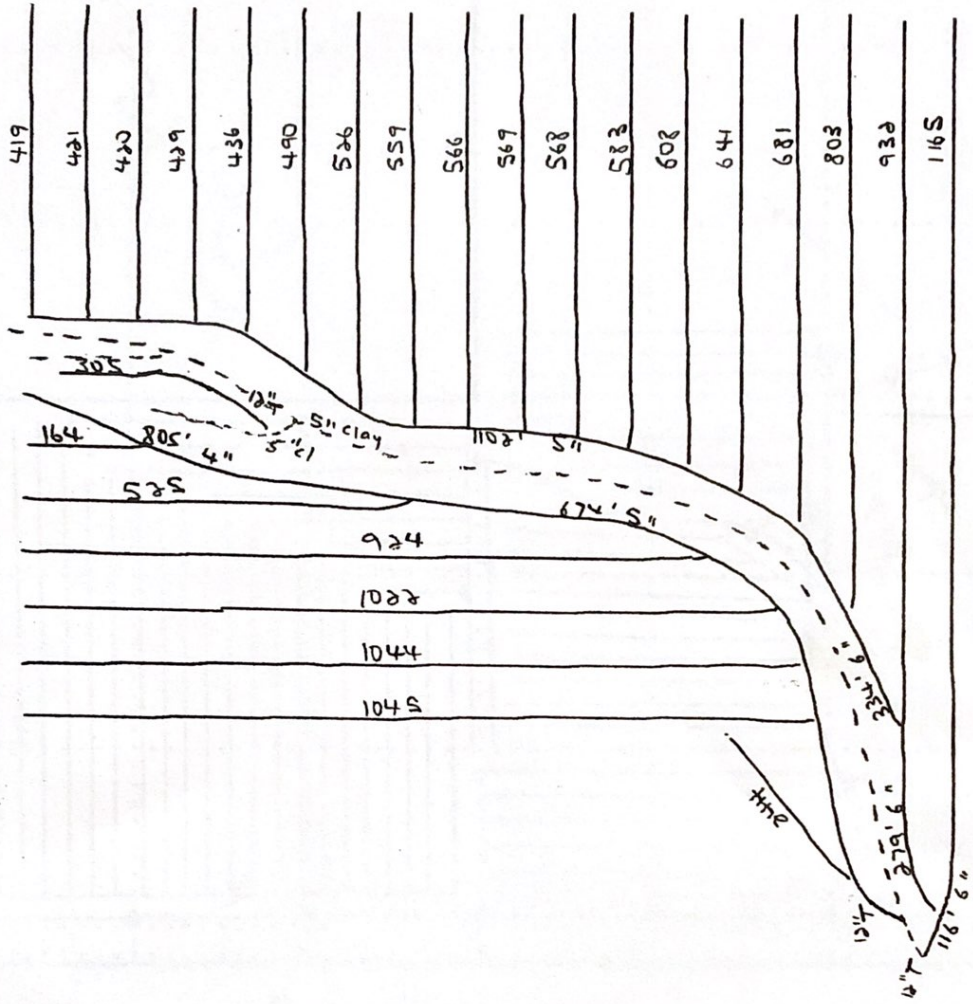

ap' 2.gps

North

North 40

12" T& - 3  
6" 729'  
5" 1776'  
4" 16,894'

Customer: Tony Wood		Farm South of Budd	
Location: North 40			
Scale: 200 feet	Spacing:	Date:	
POPP FARM DRAINAGE			