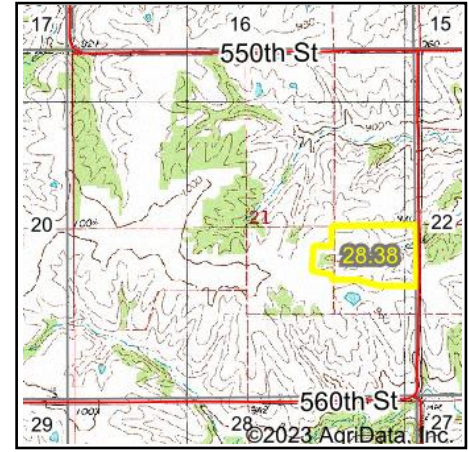

Wetlands Map

State: Iowa
Location: 21-68N-17W
County: Appanoose
Township: Caldwell
Date: 12/28/2023

Maps Provided By:

© AgriData, Inc. 2023 www.AgriDataInc.com

0ft 446ft 892ft

Classification Code	Type	Acres
R4SBA	Riverine	0.32
	Total Acres	0.32