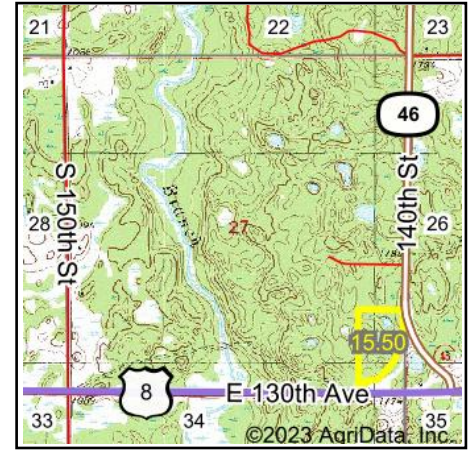

Wetlands Map

State: Wisconsin
Location: 27-34N-17W
County: Polk
Township: Balsam Lake
Date: 12/20/2023

Maps Provided By:

© AgriData, Inc. 2023 www.AgriDataInc.com

0ft 374ft 748ft

Classification Code	Type	Acres
PUBH	Freshwater Pond	0.32
PEM1C	Freshwater Emergent Wetland	0.20
Total Acres		0.52