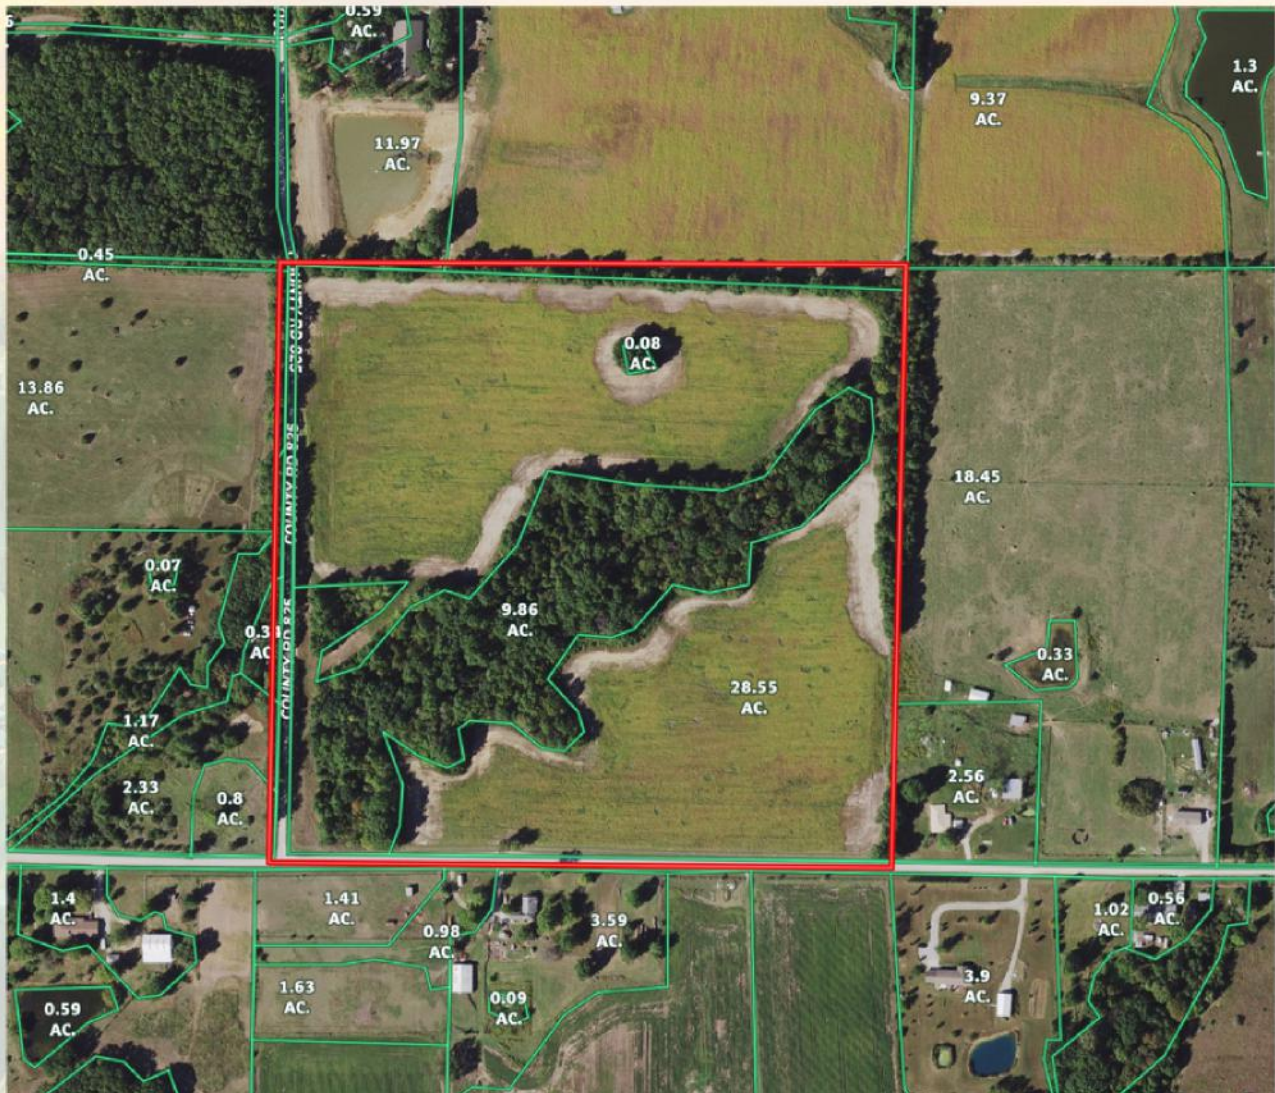

75,000
ACRES SOLD

FSA Map