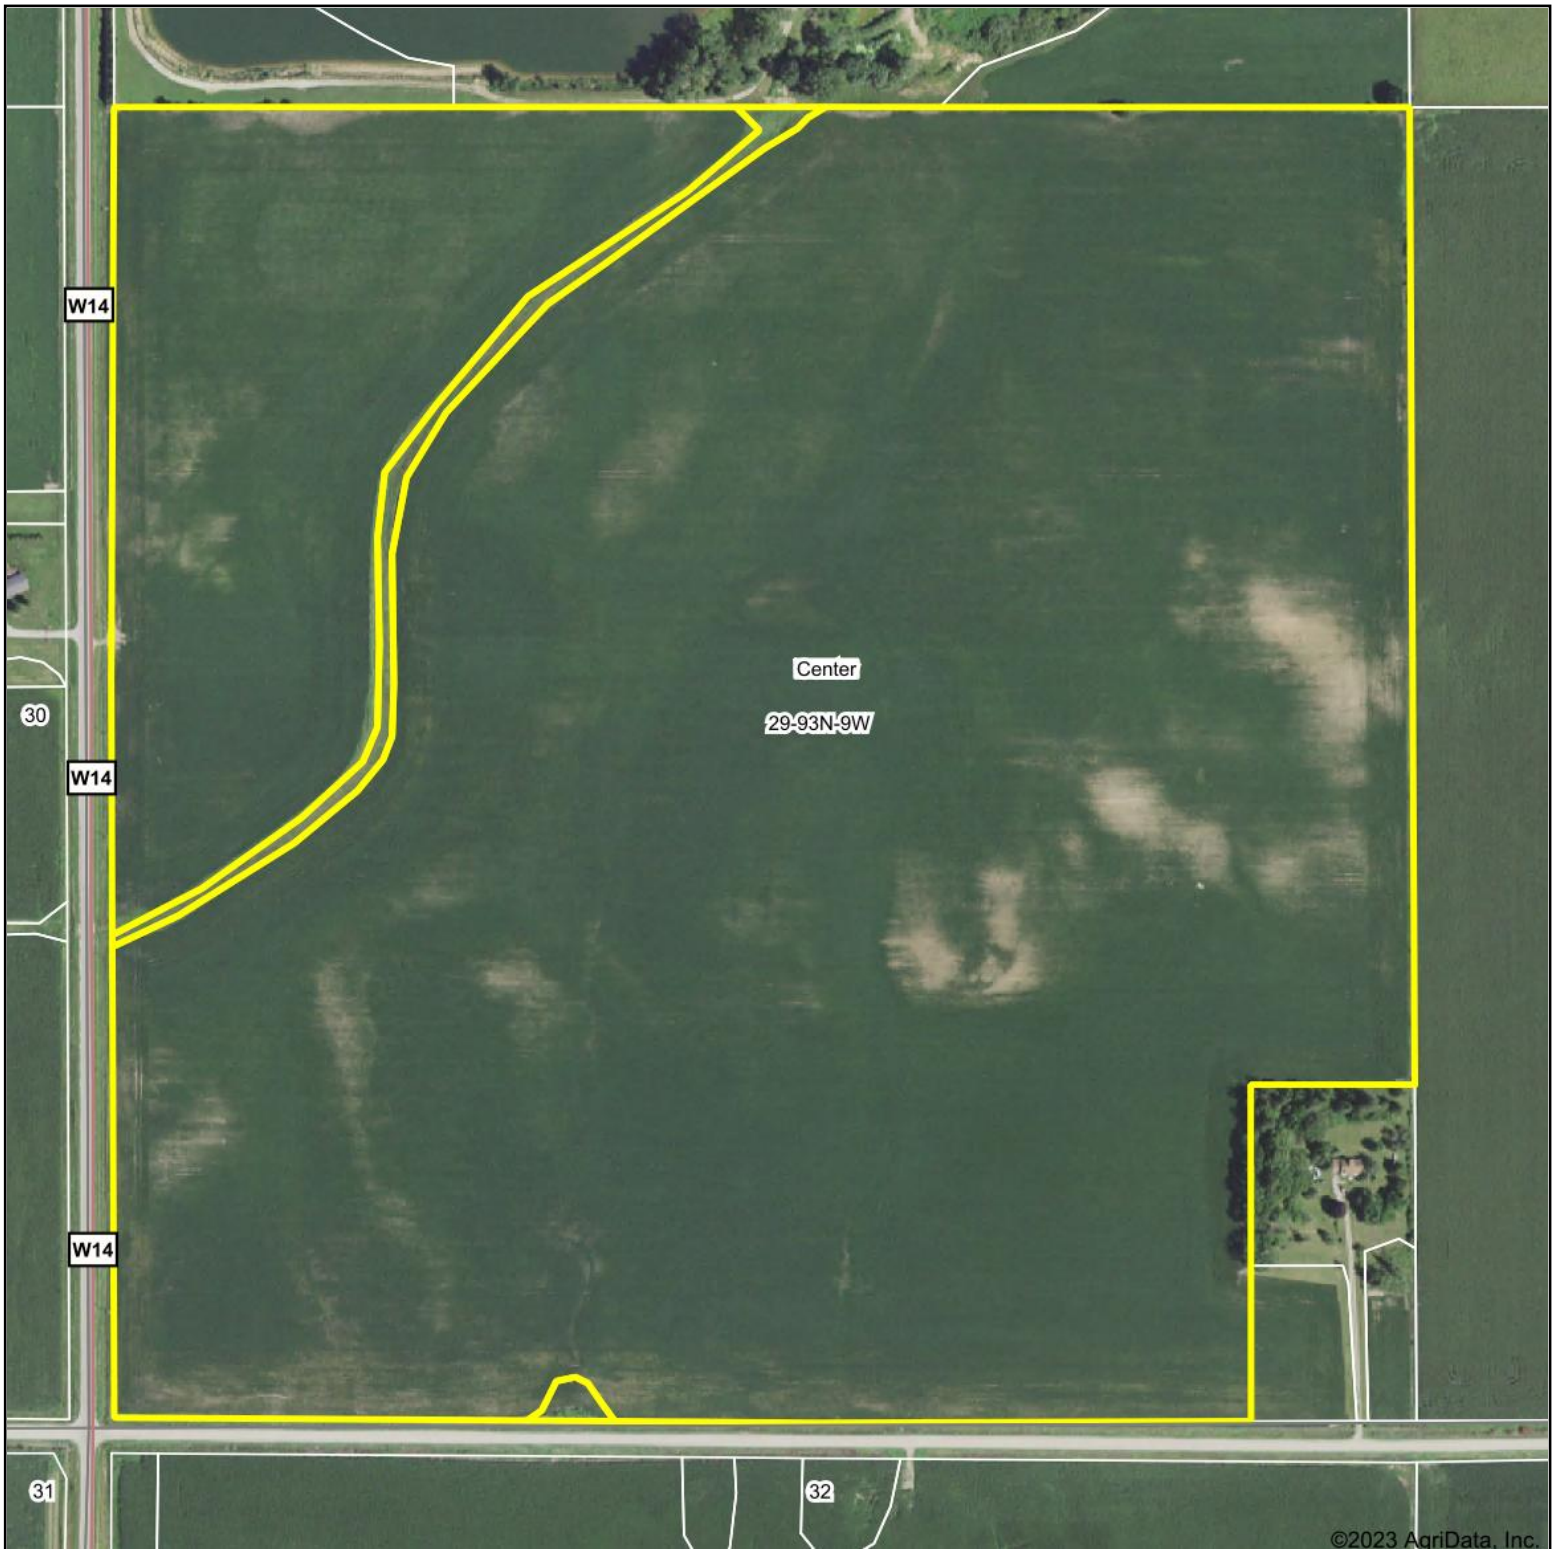

Aerial Map

Map Center: 42° 50' 10.85, -91° 56' 17.86

Maps Provided By:

© AgriData, Inc. 2023 www.AgriDataInc.com

29-93N-9W
Fayette County
Iowa

4/24/2023

Field borders provided by Farm Service Agency as of 5/21/2008.