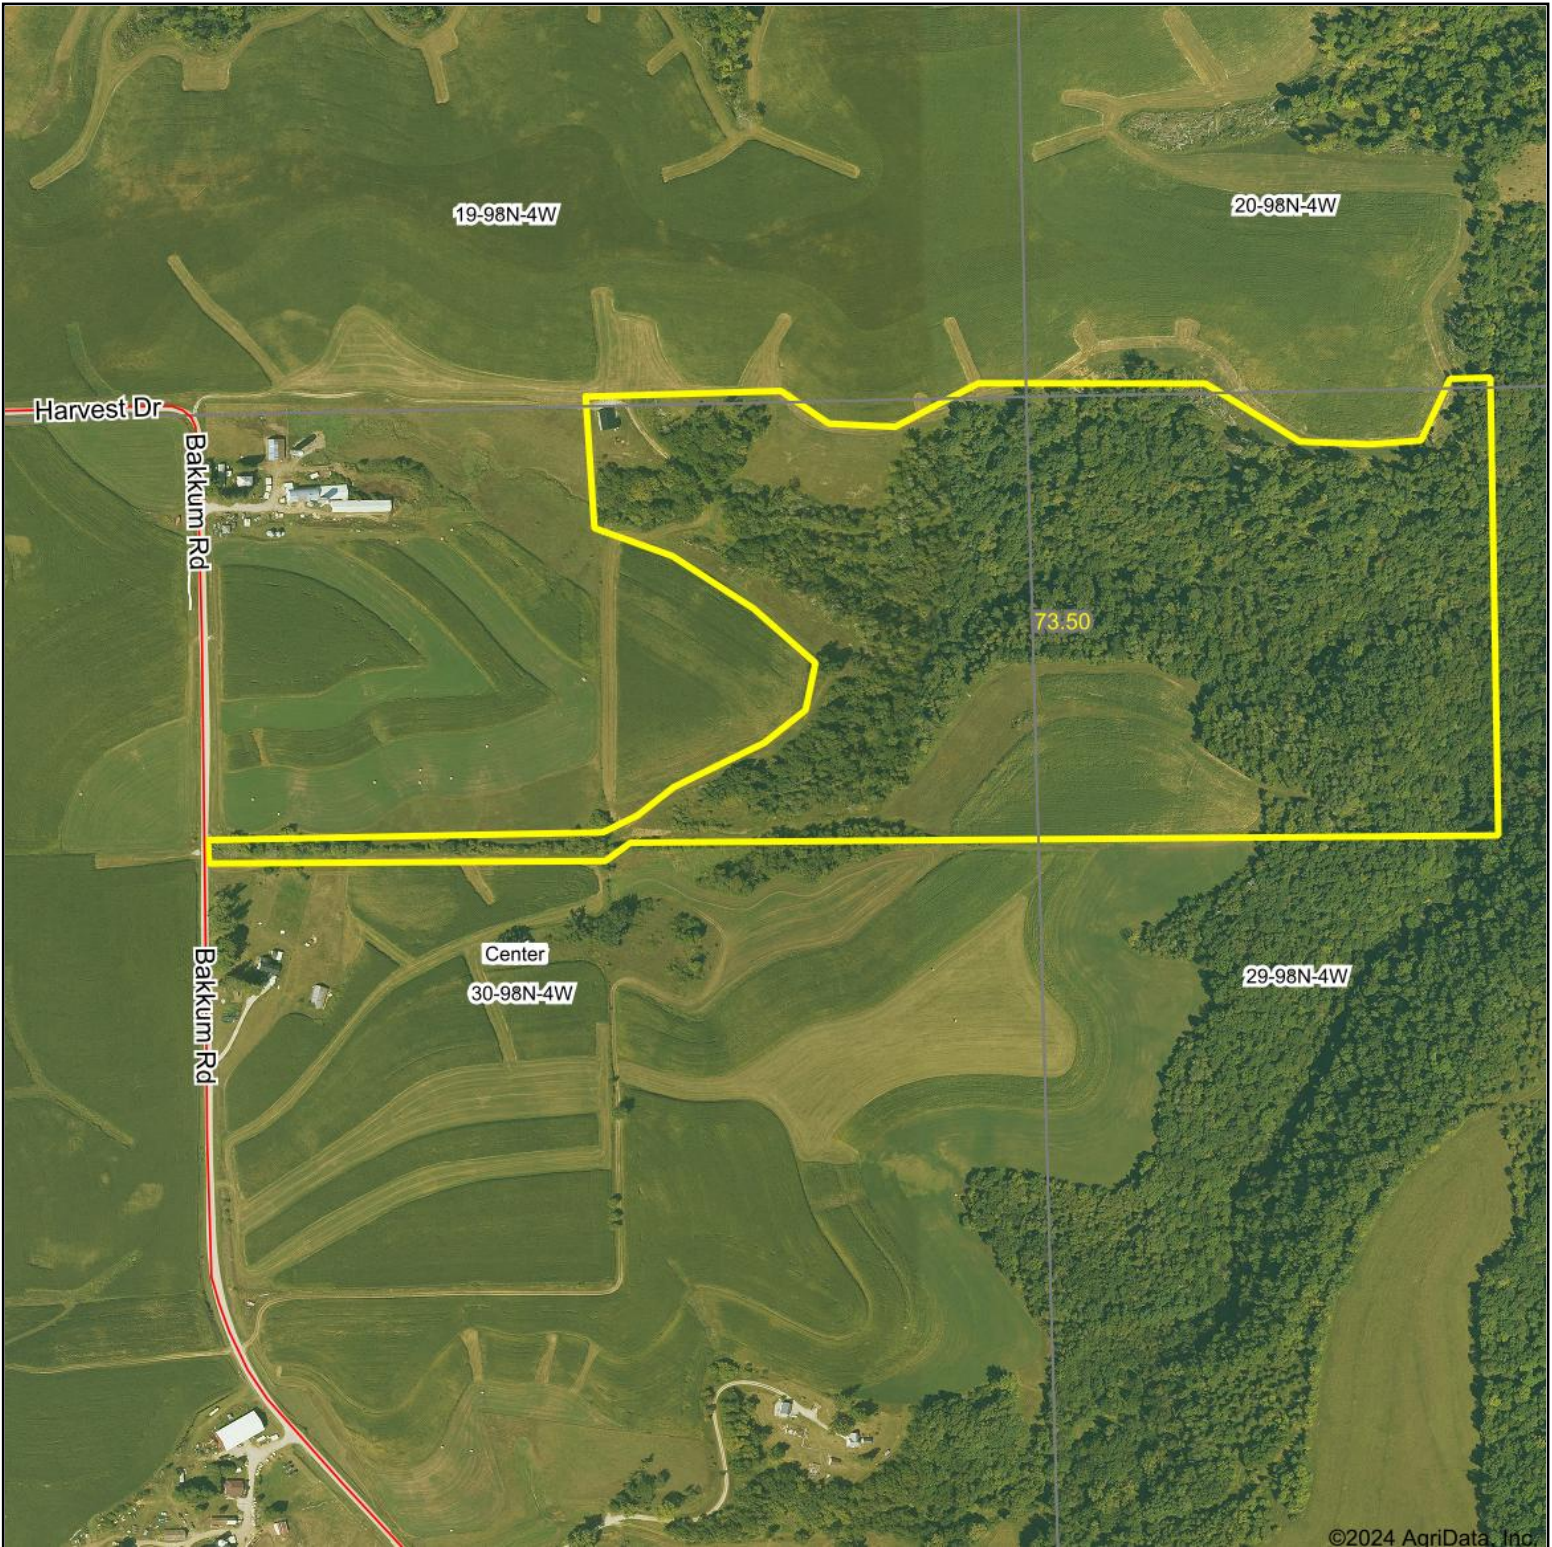

Aerial Map

©2024 AgriData, Inc.

Boundary Center: 43° 16' 53.65, -91° 21' 4.02

30-98N-4W
Allamakee County
Iowa

1/9/2024

Maps Provided By:

© AgriData, Inc. 2023

www.AgriDataInc.com