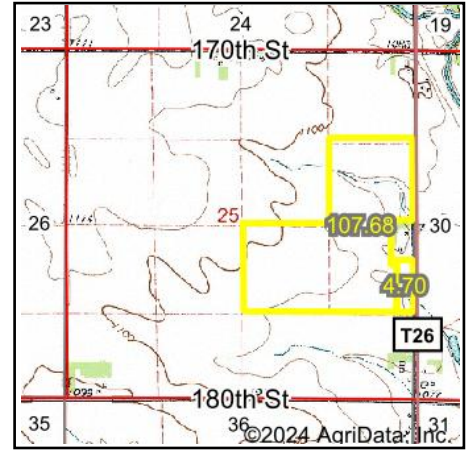

Wetlands Map

State: Iowa
Location: 25-96N-18W
County: Floyd
Township: Rockford
Date: 1/11/2024

Maps Provided By:

© AgriData, Inc. 2023 www.AgriDataInc.com

Classification Code	Type	Acres
R4SBC	Riverine	1.03
PEM1Cx	Freshwater Emergent Wetland	0.01
Total Acres		1.04