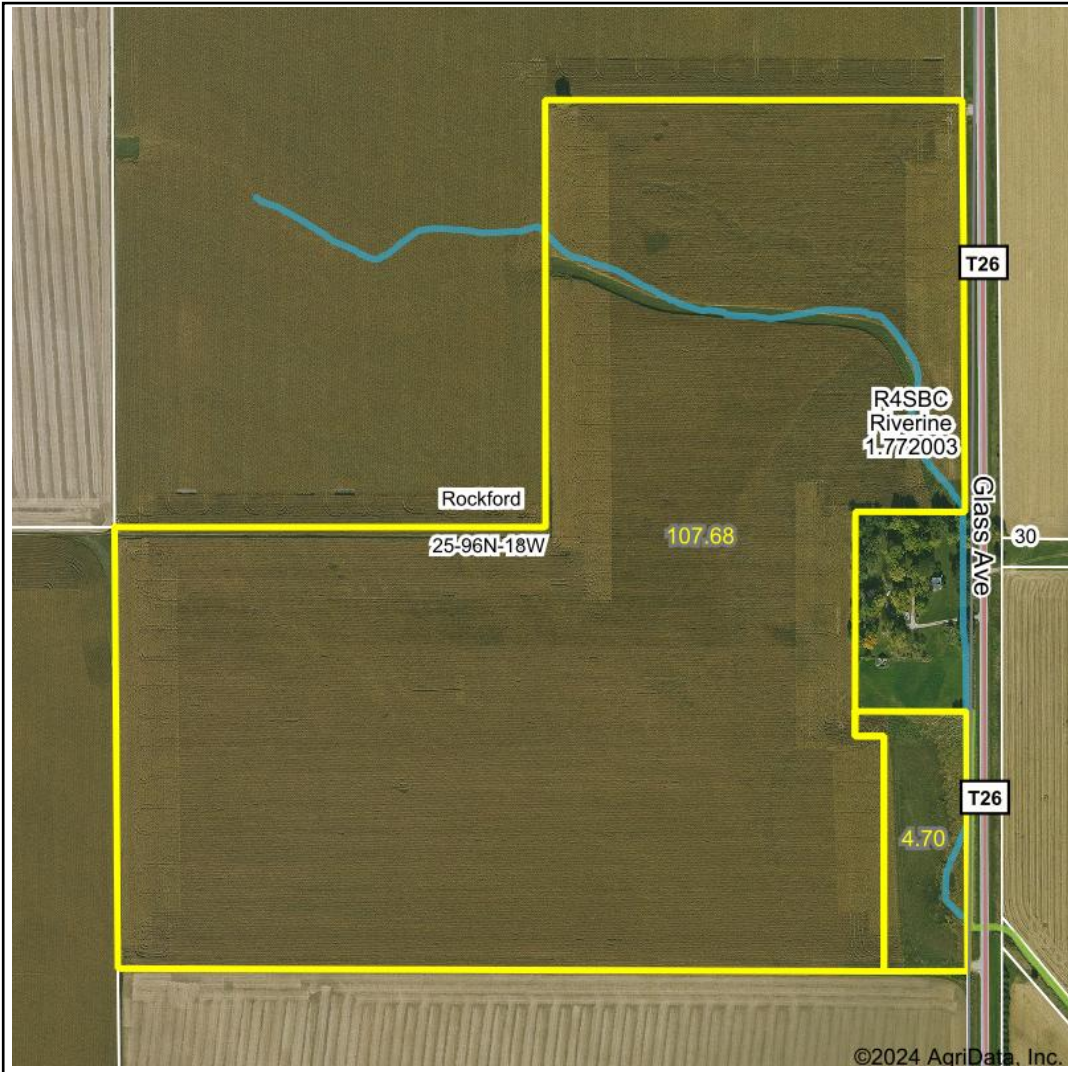

Wetlands Map

State: Iowa
Location: 25-96N-18W
County: Floyd
Township: Rockford
Date: 1/11/2024

Maps Provided By:

© AgriData, Inc. 2023 www.AgriDataInc.com

Classification Code	Type	Acres
R4SBC	Riverine	1.03
PEM1Cx	Freshwater Emergent Wetland	0.01
Total Acres		1.04