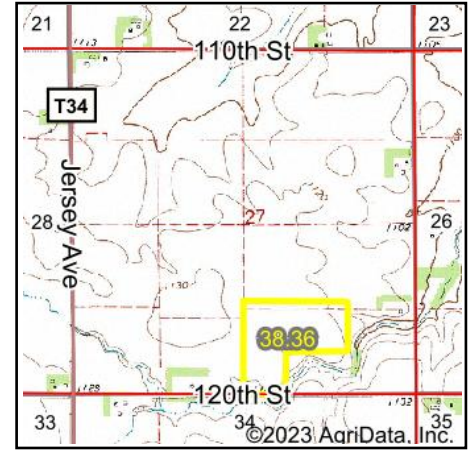

Wetlands Map

State: **Iowa**
 Location: **27-97N-17W**
 County: **Floyd**
 Township: **Rudd**
 Date: **12/7/2023**

Maps Provided By:

© AgriData, Inc. 2023 www.AagriDataInc.com

Classification Code	Type	Acres
	Total Acres	0.00