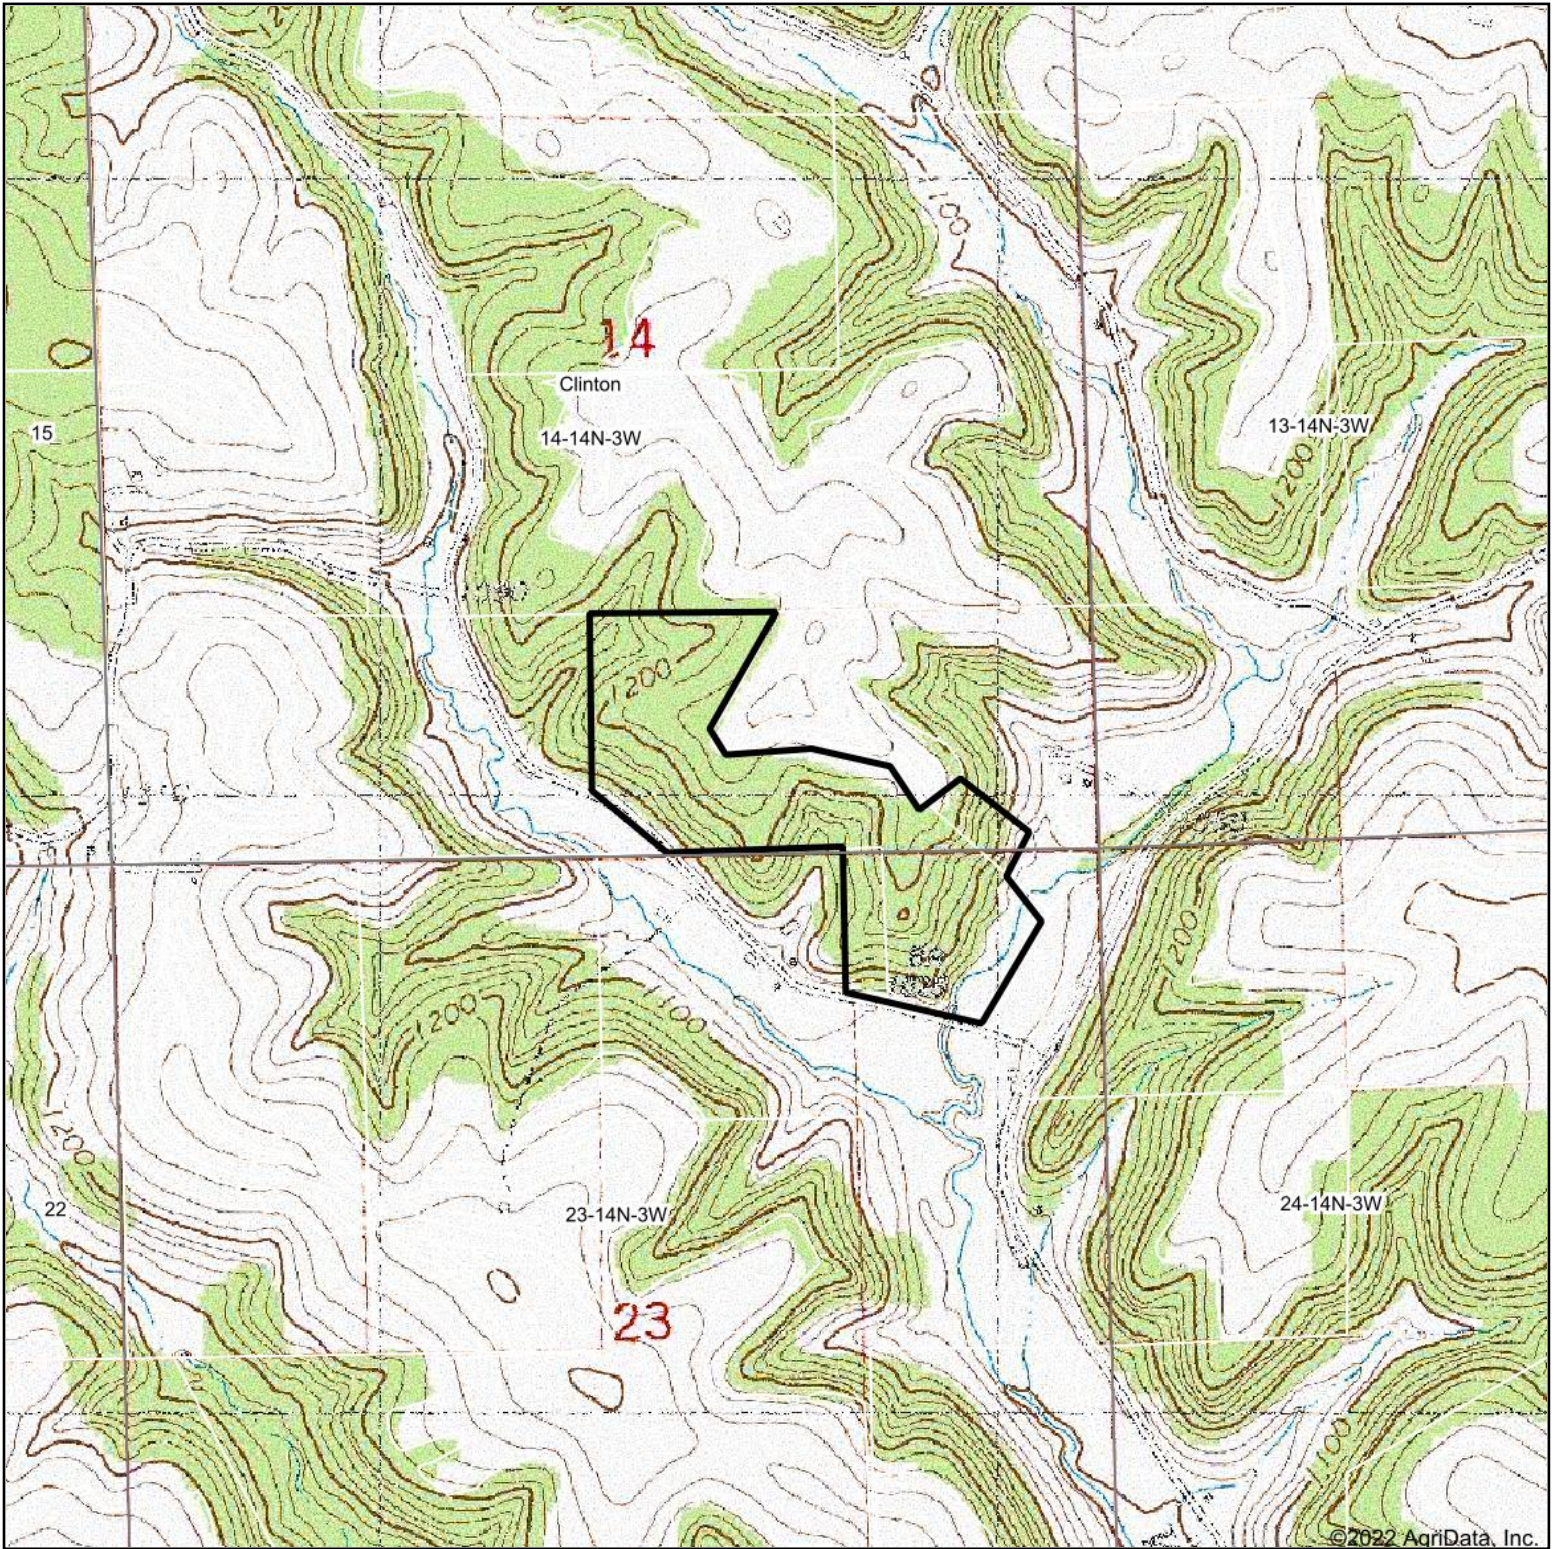

Topography Map

HIGH POINT
LAND COMPANY

Maps Provided By:

surety
CUSTOMIZED ONLINE MAPPING

© AgriData, Inc. 2021 www.AgriDataInc.com

map center: 43° 40' 58.82, -90° 41' 49.01

14-14N-3W
Vernon County
Wisconsin

5/31/2022