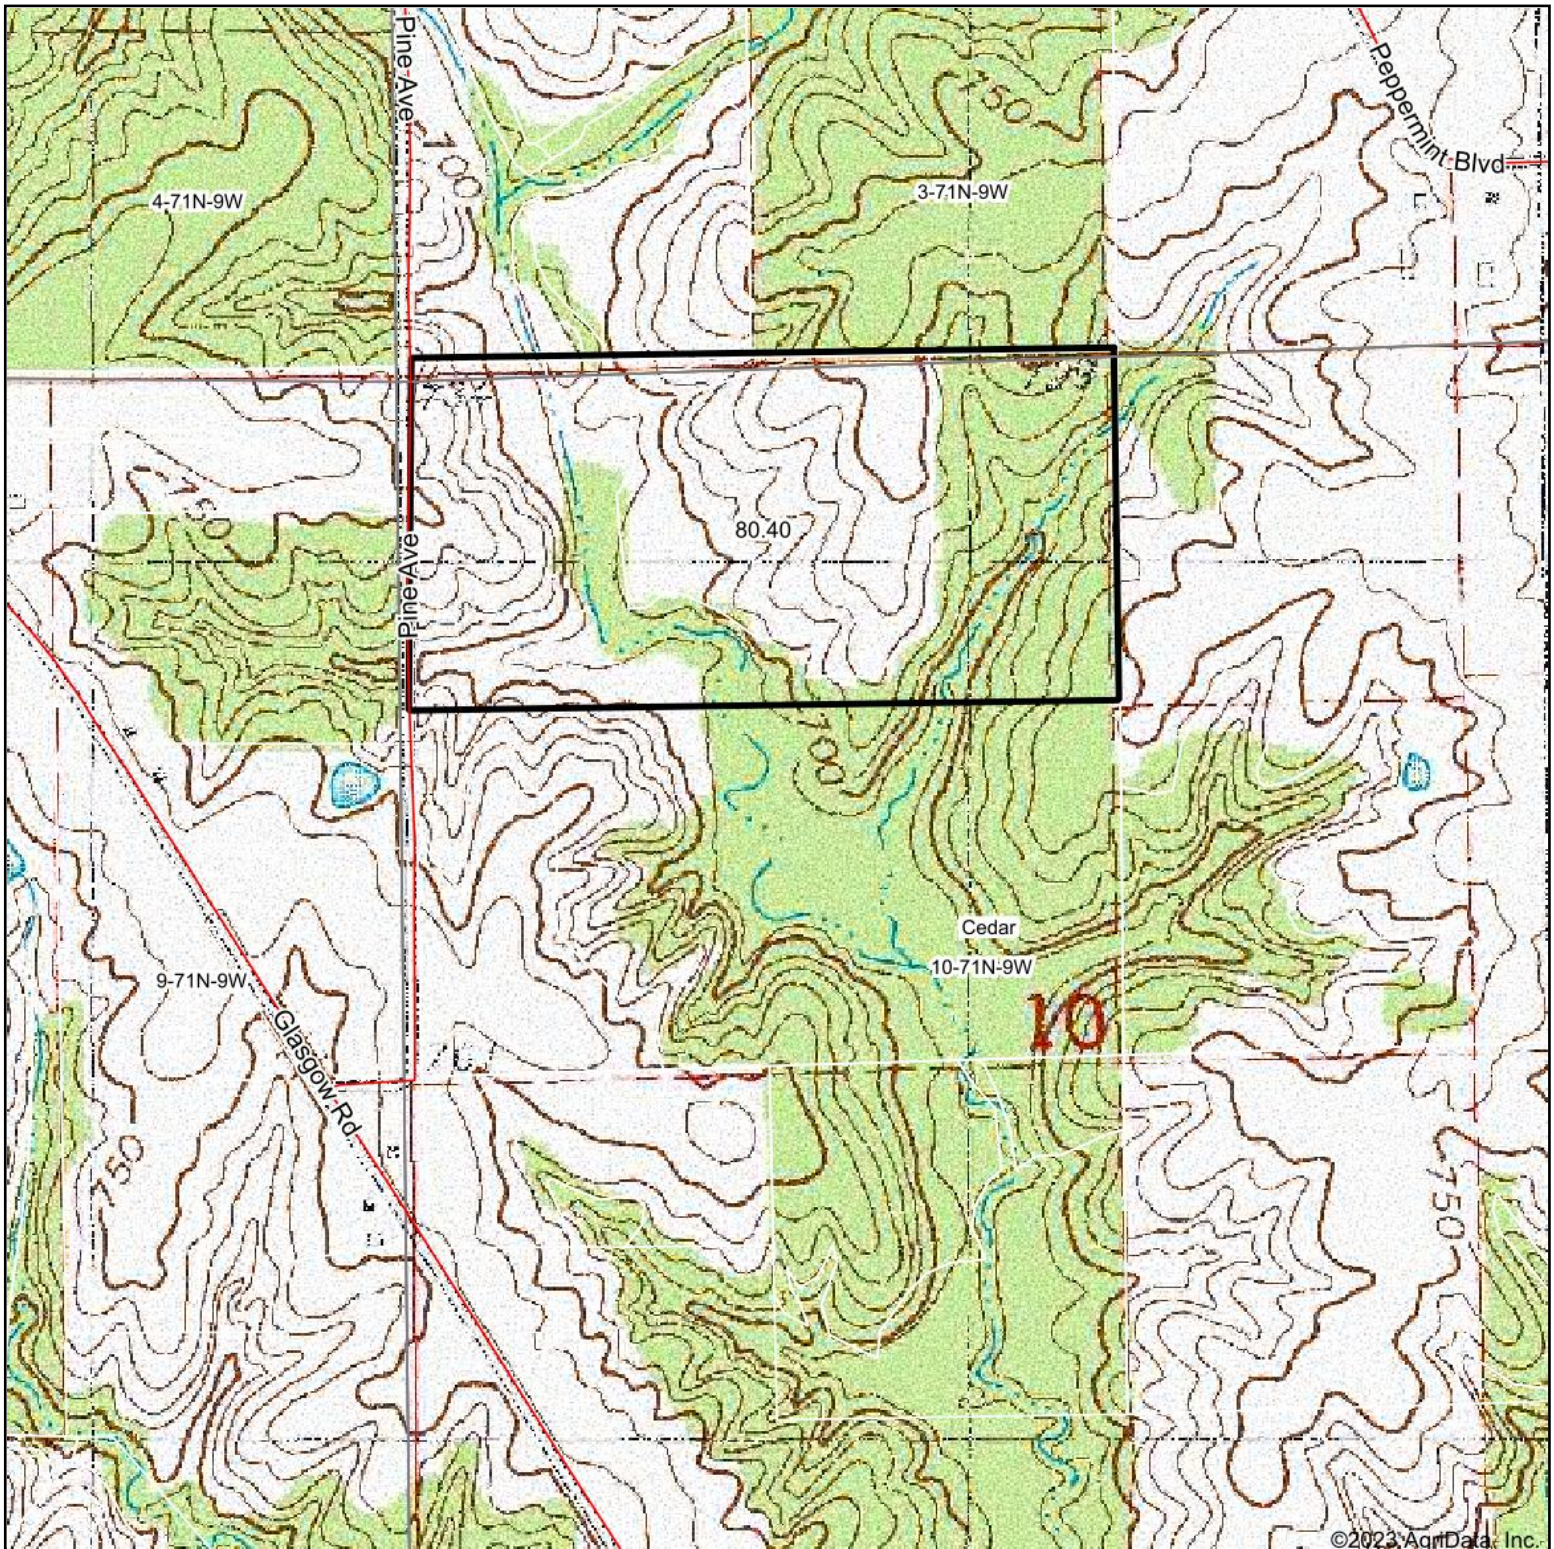

Topography Map

©2023 AgriData, Inc.

Maps Provided By:

© AgriData, Inc. 2023 www.AgridataInc.com

Map Center: 40° 58' 10.15, -91° 53' 8.23

10-71N-9W
Jefferson County
Iowa

12/14/2023