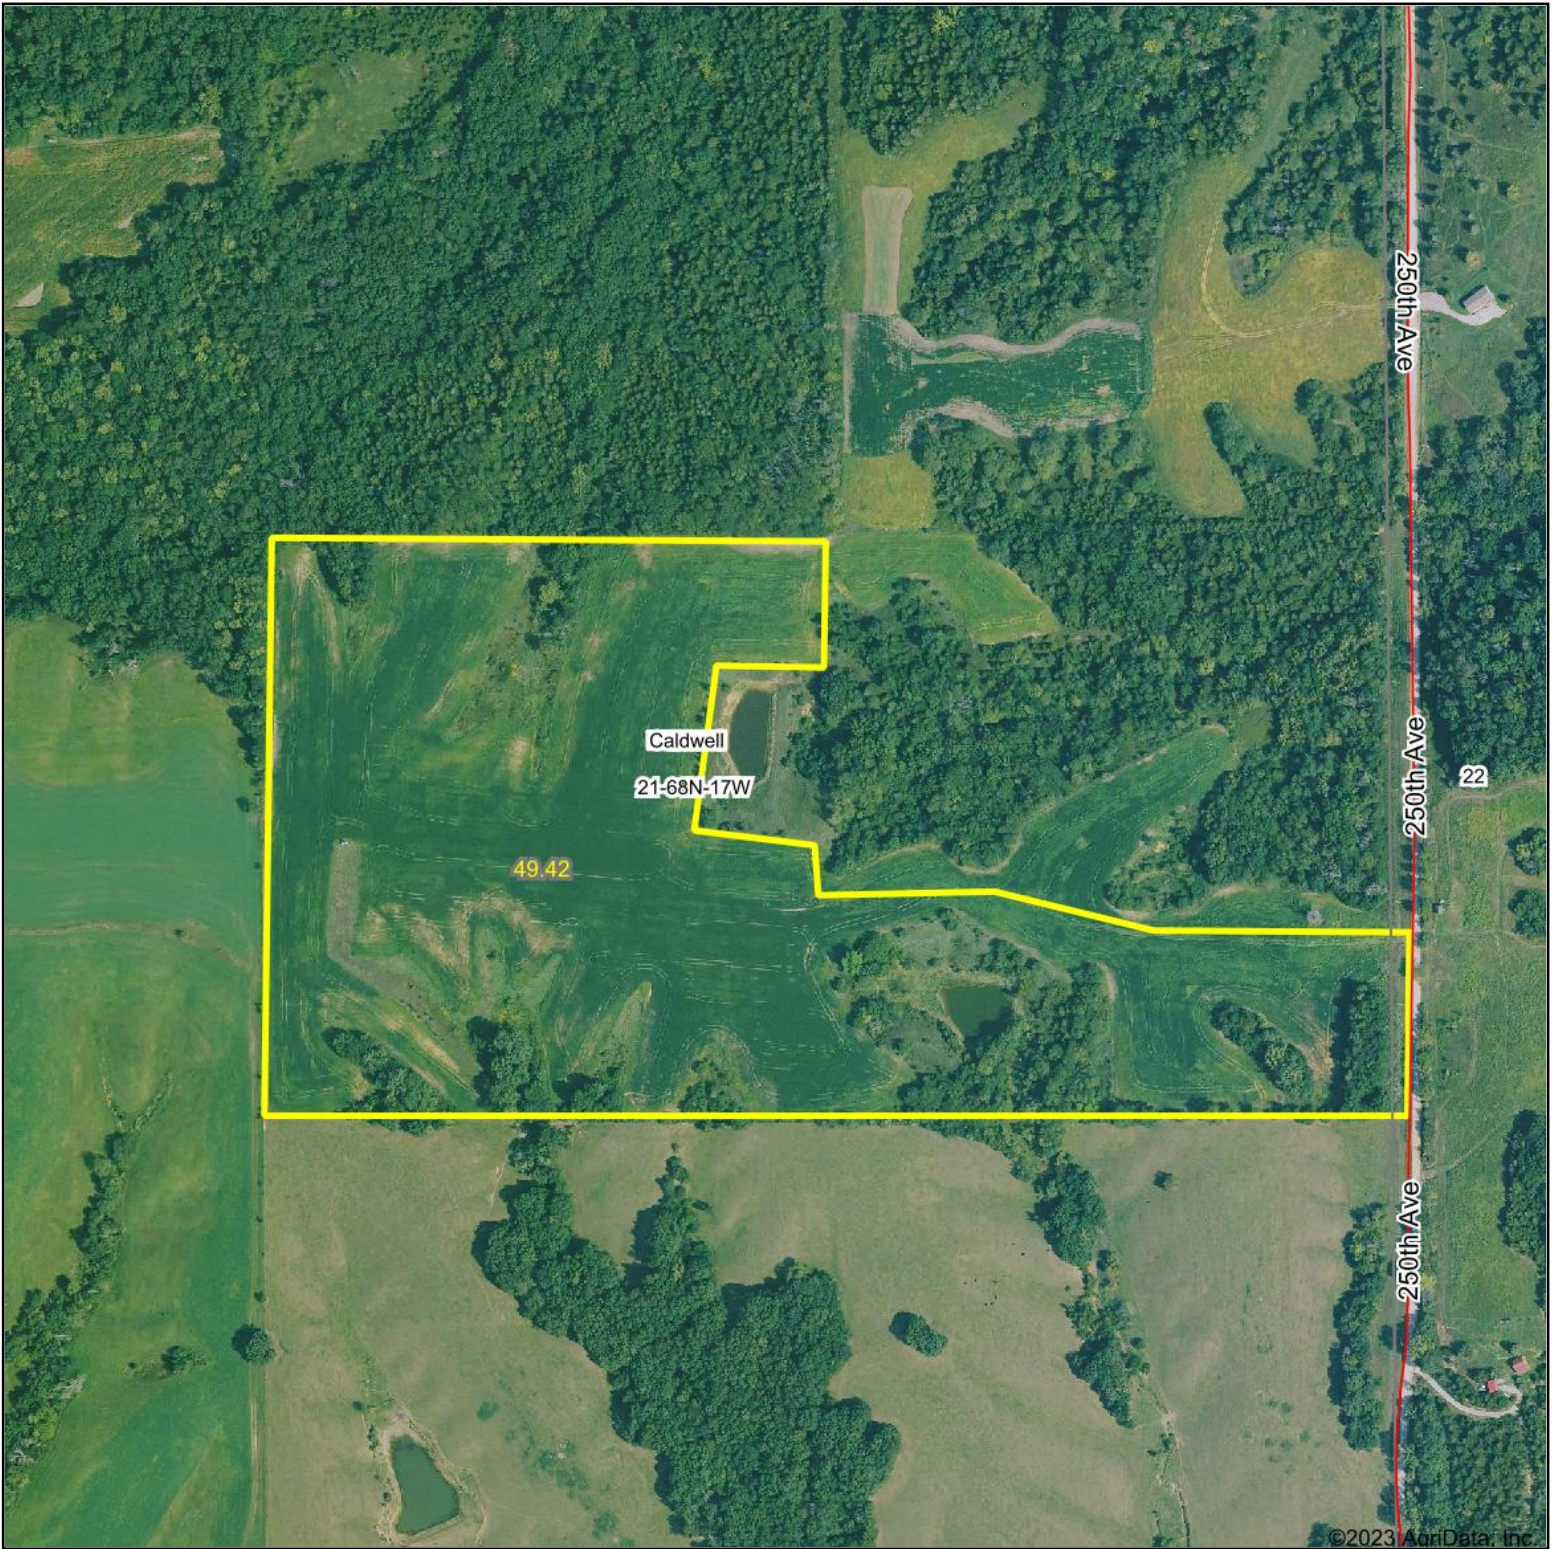

Aerial Map

©2023 AgriData, Inc.

Boundary Center: 40° 40' 21.25, -92° 48' 53.13

21-68N-17W
Appanoose County
Iowa

12/20/2023

Maps Provided By:
surety
CUSTOMIZED ONLINE MAPPING
© AgriData, Inc. 2023 www.AgriDataInc.com