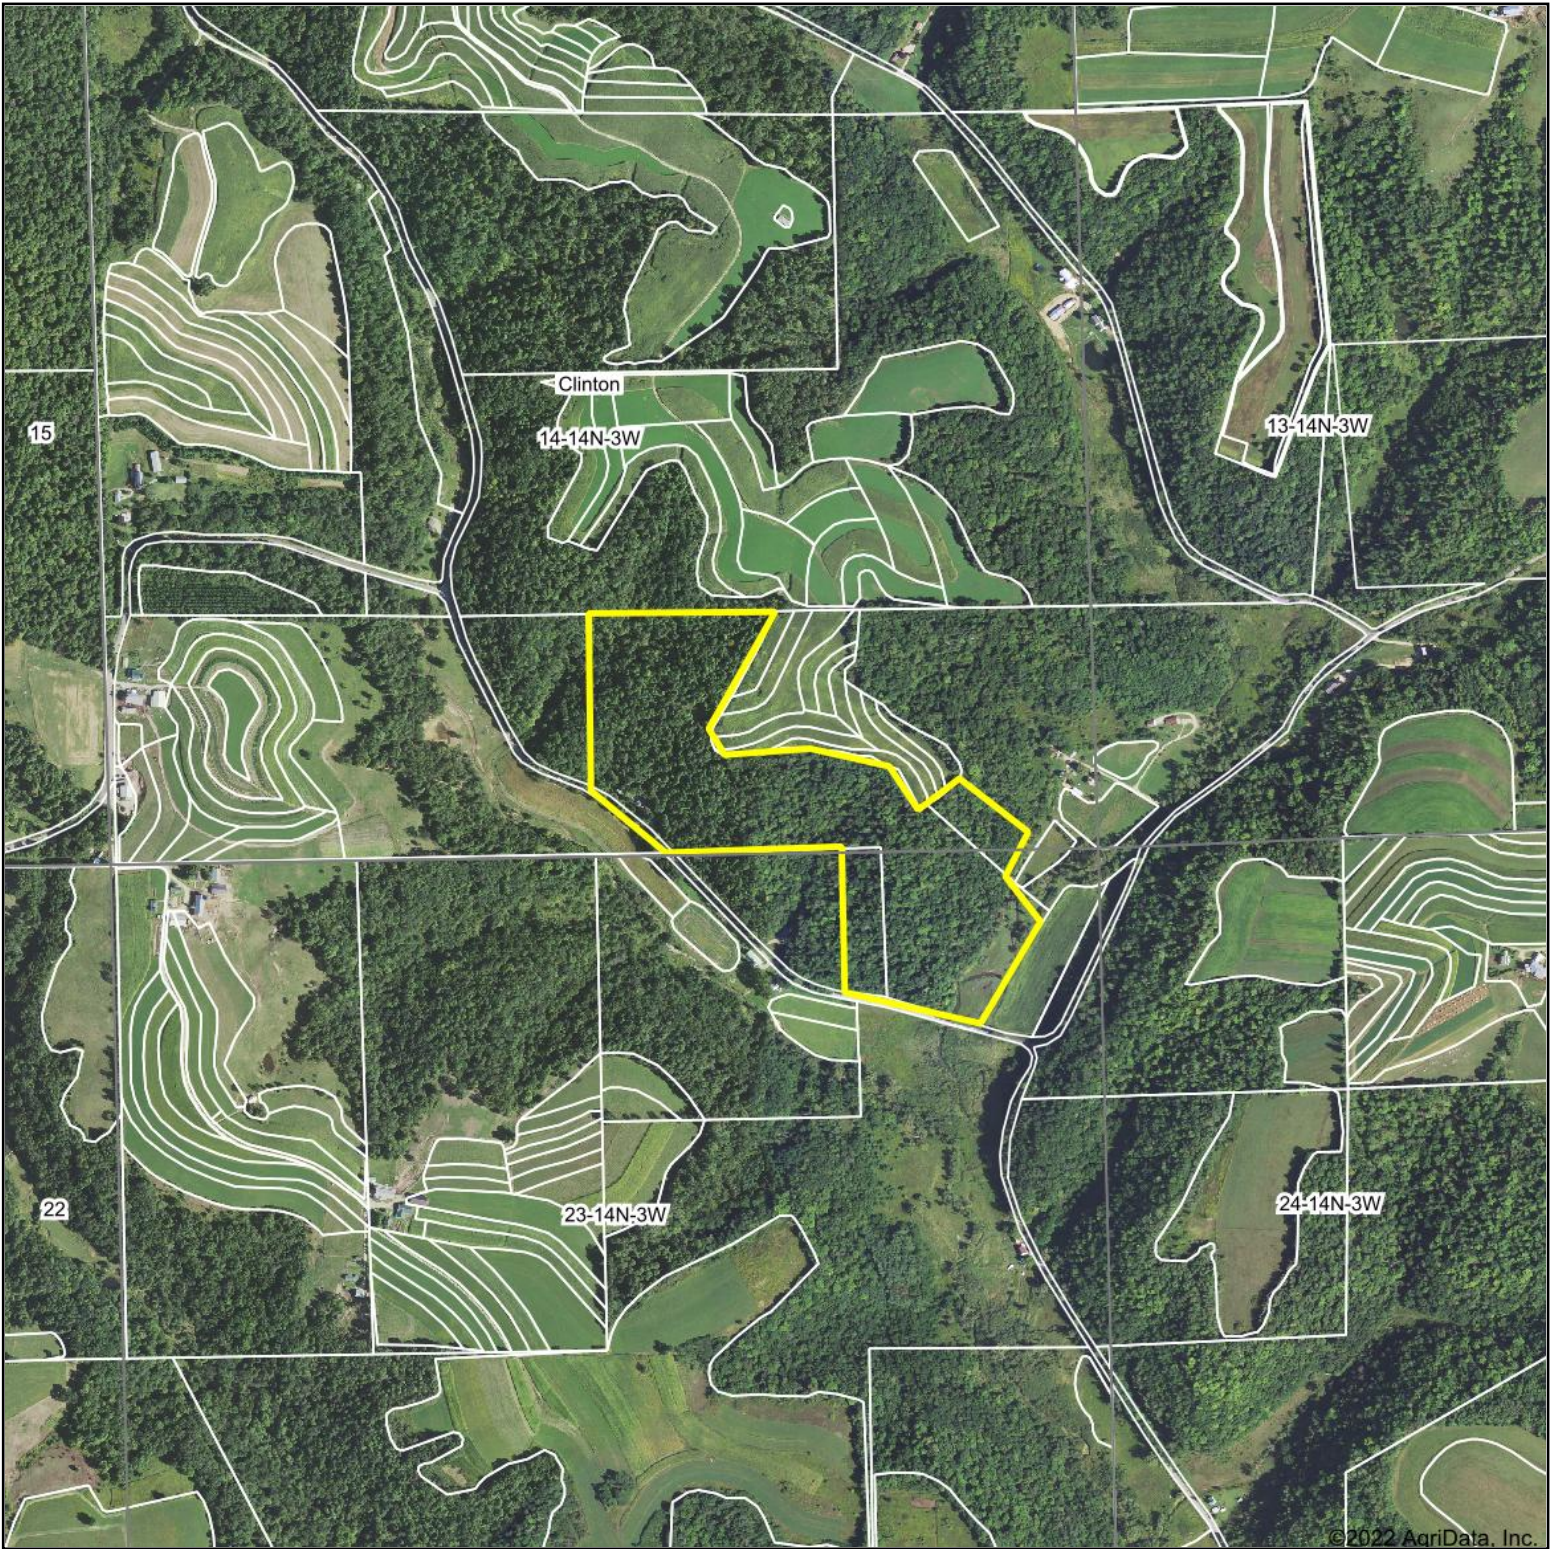

Aerial Map

Map Center: 43° 40' 58.82, -90° 41' 49.01

Maps Provided By:
surety
CUSTOMIZED ONLINE MAPPING
© AgriData, Inc. 2021 www.AgriDataInc.com

14-14N-3W
Vernon County
Wisconsin

5/31/2022