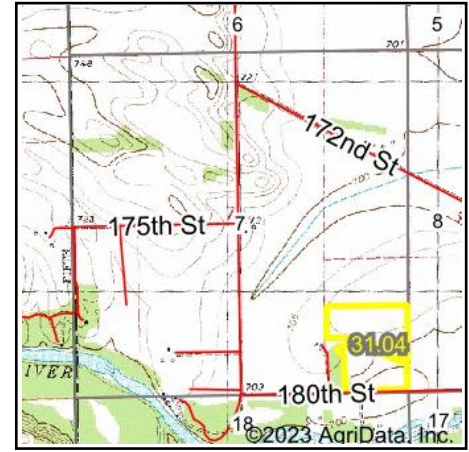

Wetlands Map

State: Iowa
Location: 7-82N-1E
County: Clinton
Township: Liberty
Date: 9/7/2023

Maps Provided By:

© AgriData, Inc. 2023 www.AgriDataInc.com

Classification Code	Type	Acres
PEM1A	Freshwater Emergent Wetland	1.80
PEM1F	Freshwater Emergent Wetland	0.70
Total Acres		2.50