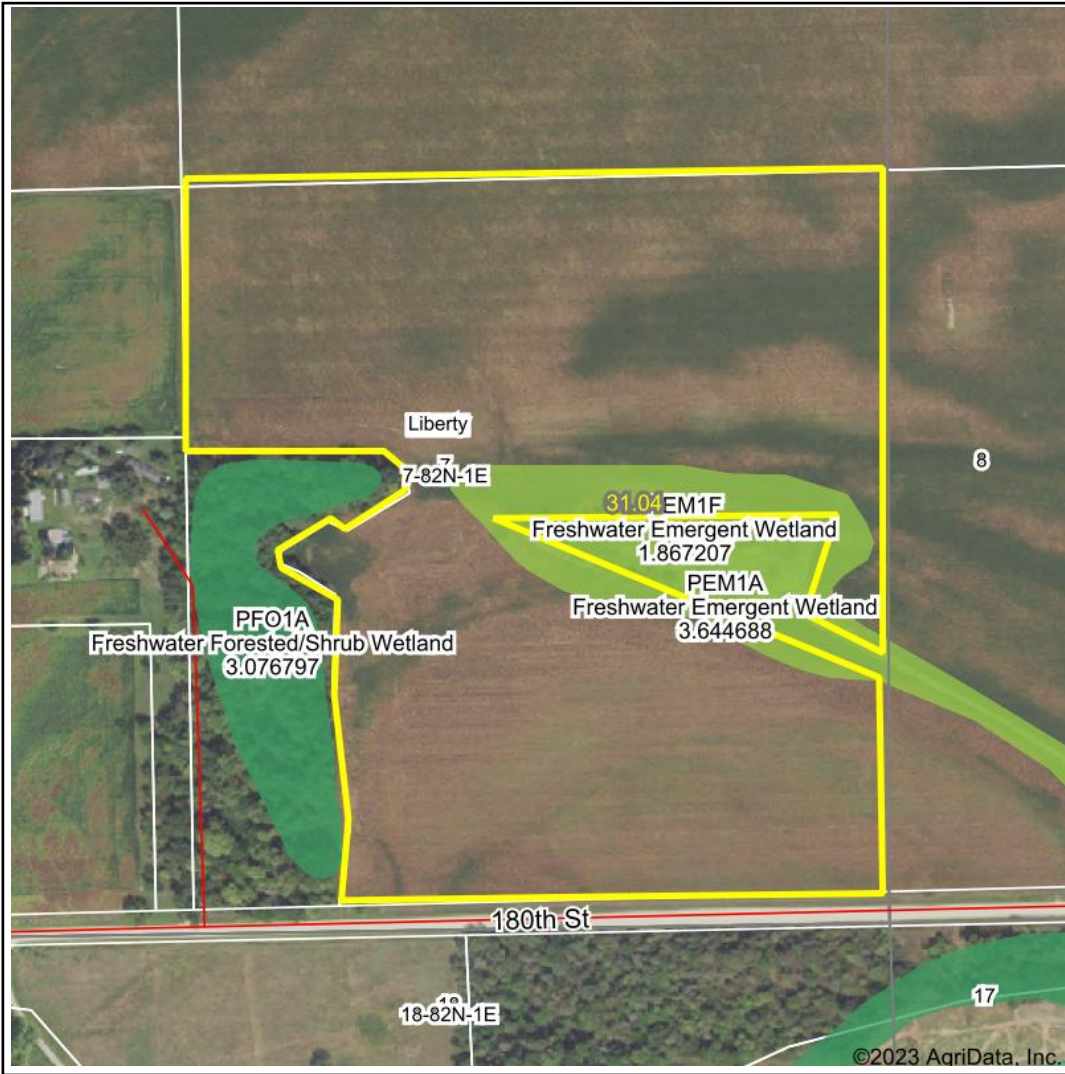

Wetlands Map

State: Iowa
Location: 7-82N-1E
County: Clinton
Township: Liberty
Date: 9/7/2023

Maps Provided By:

© AgriData, Inc. 2023 www.AgriDataInc.com

Classification Code	Type	Acres
PEM1A	Freshwater Emergent Wetland	1.80
PEM1F	Freshwater Emergent Wetland	0.70
Total Acres		2.50