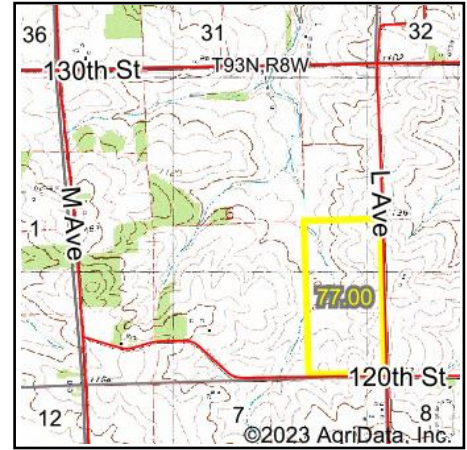

Wetlands Map

State: Iowa
Location: 6-92N-8W
County: Fayette
Township: Smithfield
Date: 11/14/2023

Maps Provided By:

© AgriData, Inc. 2023 www.AgriDataInc.com

0ft 664ft 1329ft

Classification Code	Type	Acres
R4SBCx	Riverine	0.85
	Total Acres	0.85