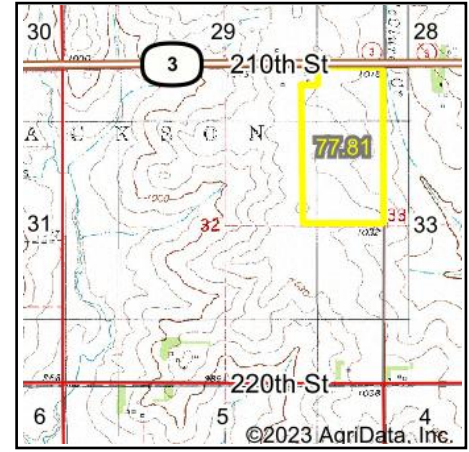

Wetlands Map

State: **Iowa**
 Location: **32-92N-16W**
 County: **Butler**
 Township: **Jackson**
 Date: **11/1/2023**

Maps Provided By:

© AgriData, Inc. 2023 www.AgriDataInc.com

0ft 658ft 1316ft

Classification Code	Type	Acres
	Total Acres	0.00