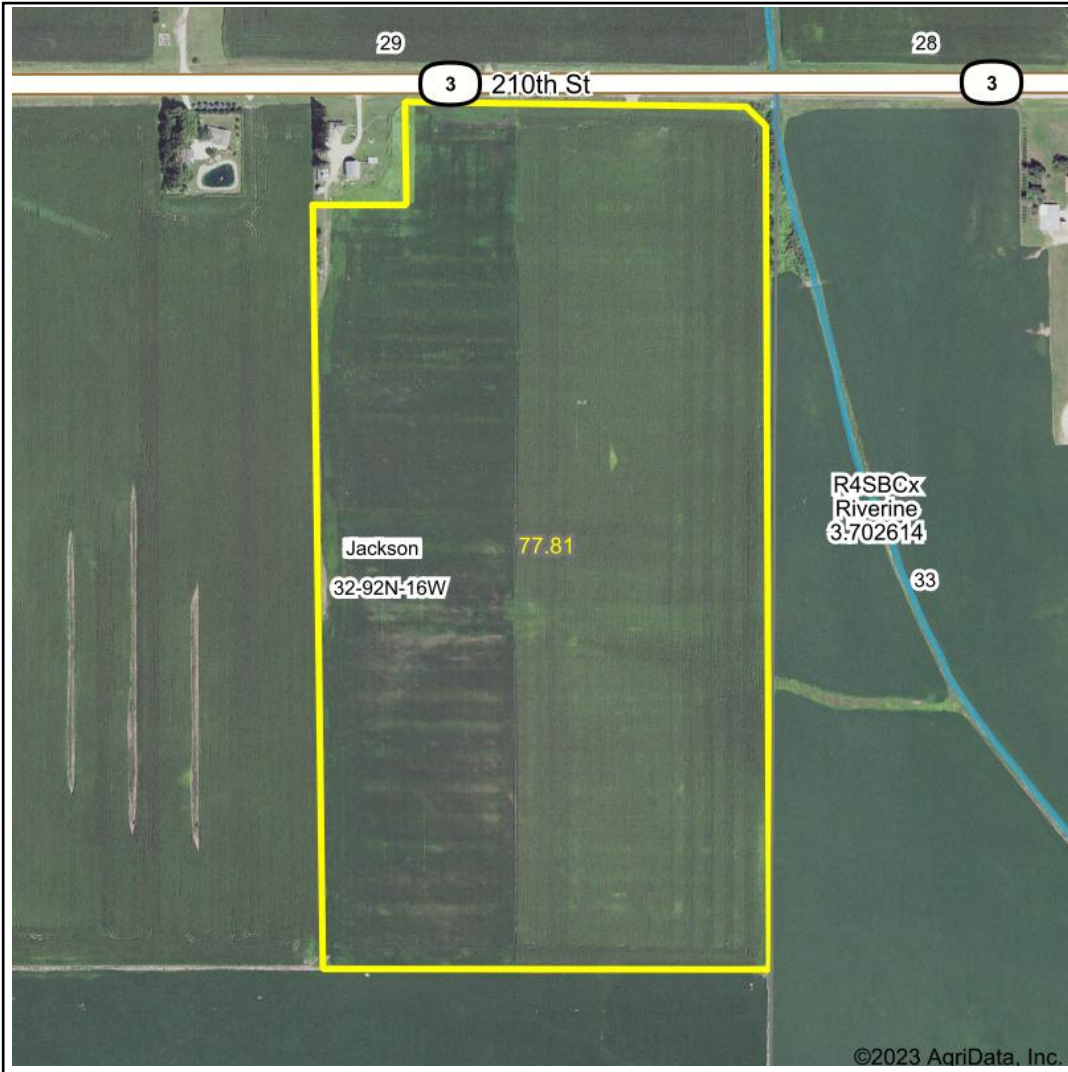

Wetlands Map

State: **Iowa**
 Location: **32-92N-16W**
 County: **Butler**
 Township: **Jackson**
 Date: **11/1/2023**

Maps Provided By:

© AgriData, Inc. 2023 www.AgriDataInc.com

0ft 658ft 1316ft

Classification Code	Type	Acres
	Total Acres	0.00