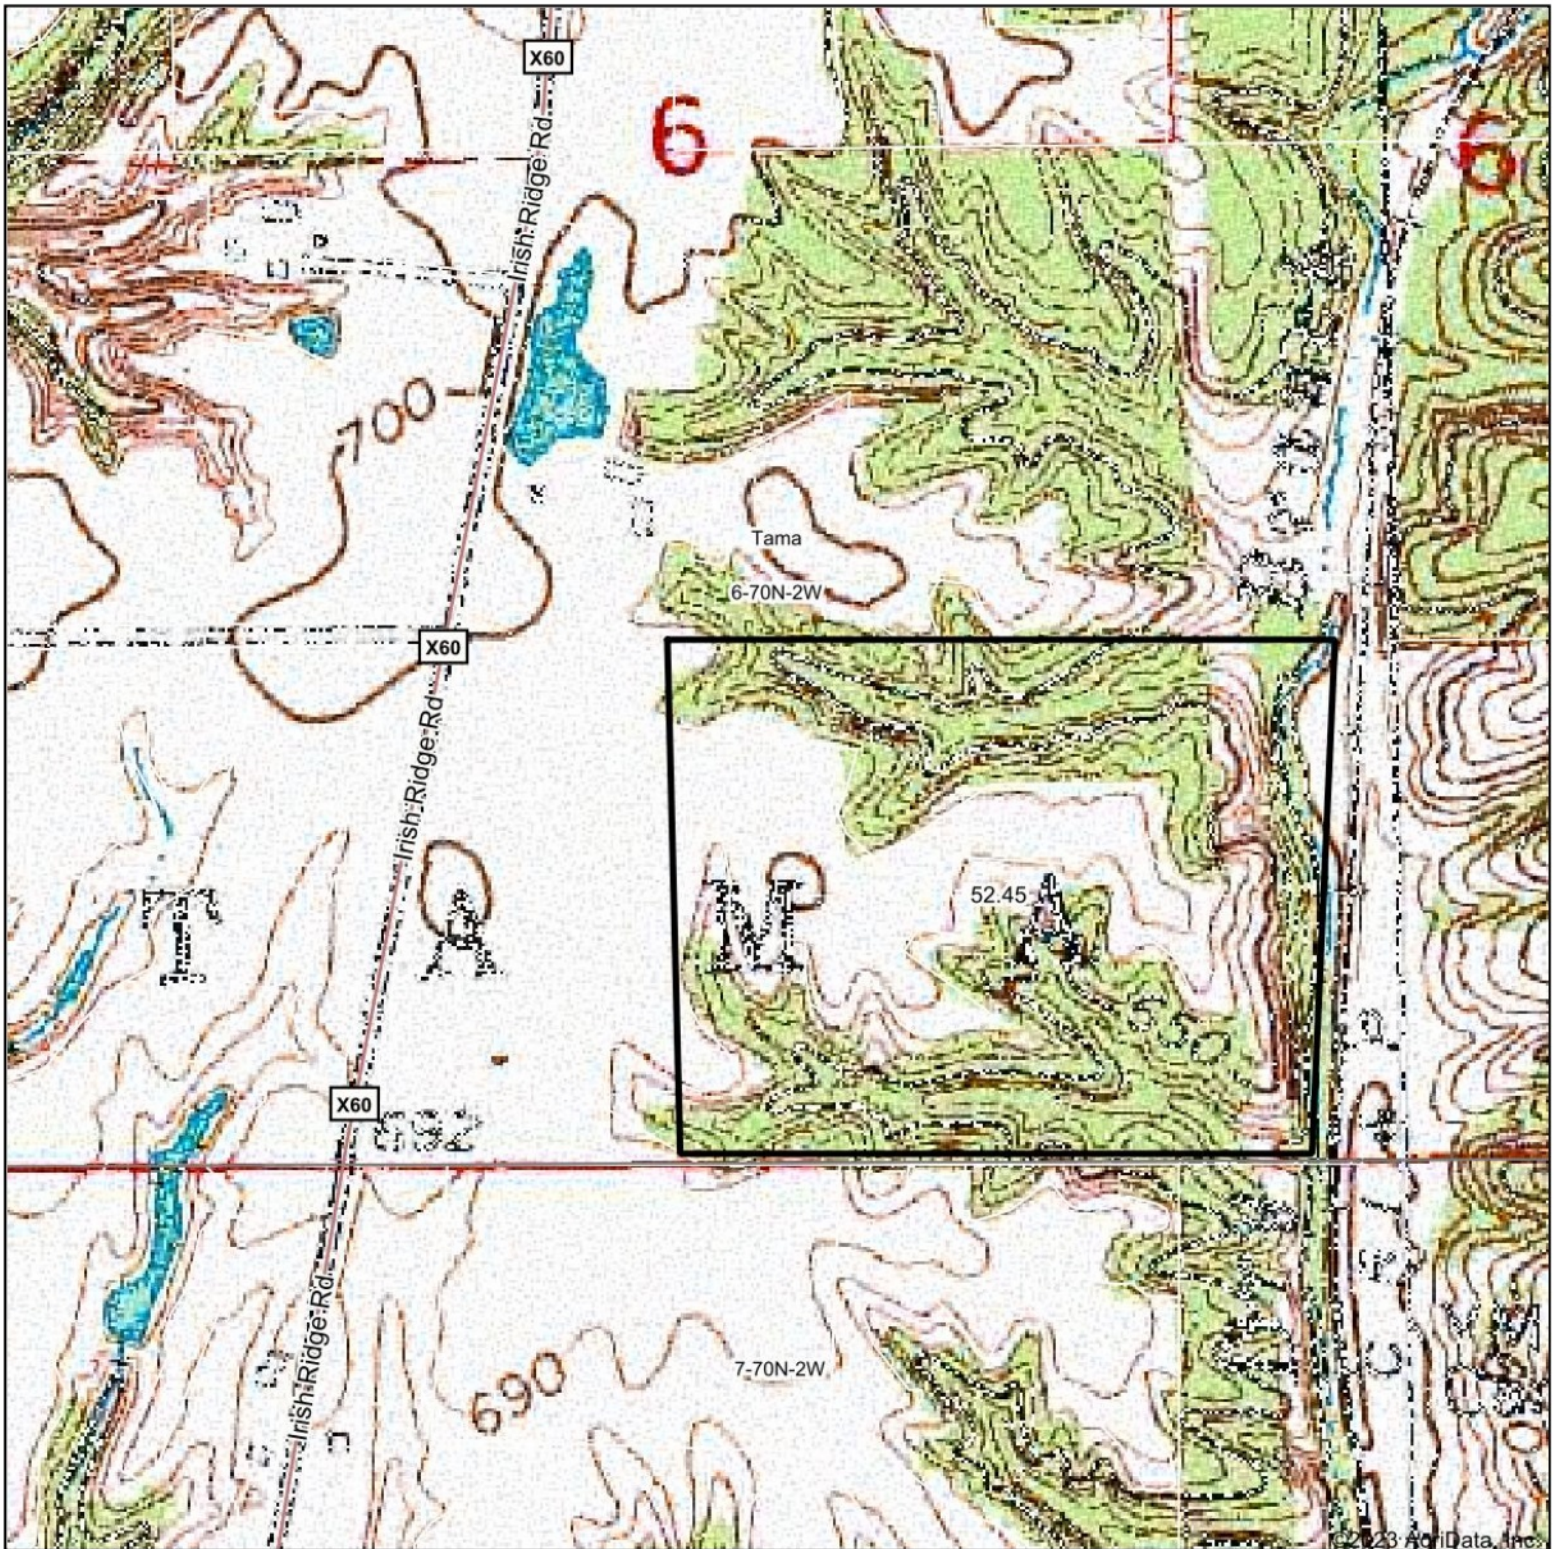

Topography Map

Maps Provided By:

© AgriData, Inc. 2023

www.AgrIDataInc.com

Map Center: 40° 53' 12.06, -91° 7' 51.66

6-70N-2W
Des Moines County
Iowa

11/7/2023