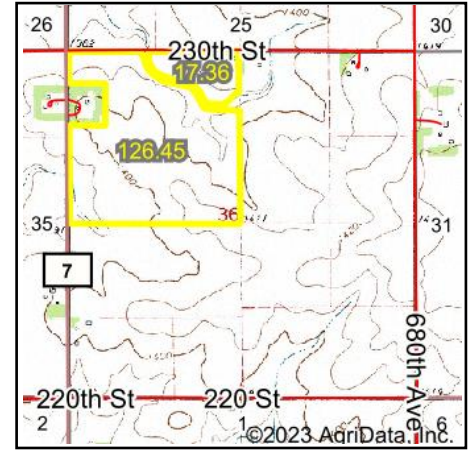

Wetlands Map

State: Minnesota
Location: 36-103N-16W
County: Mower
Township: Dexter
Date: 9/16/2023

Maps Provided By:

© AgriData, Inc. 2023 www.AgriDataInc.com

0ft 666ft 1333ft

Classification Code	Type	Acres
R4SBC	Riverine	0.52
PEM1A	Freshwater Emergent Wetland	0.05
Total Acres		0.57