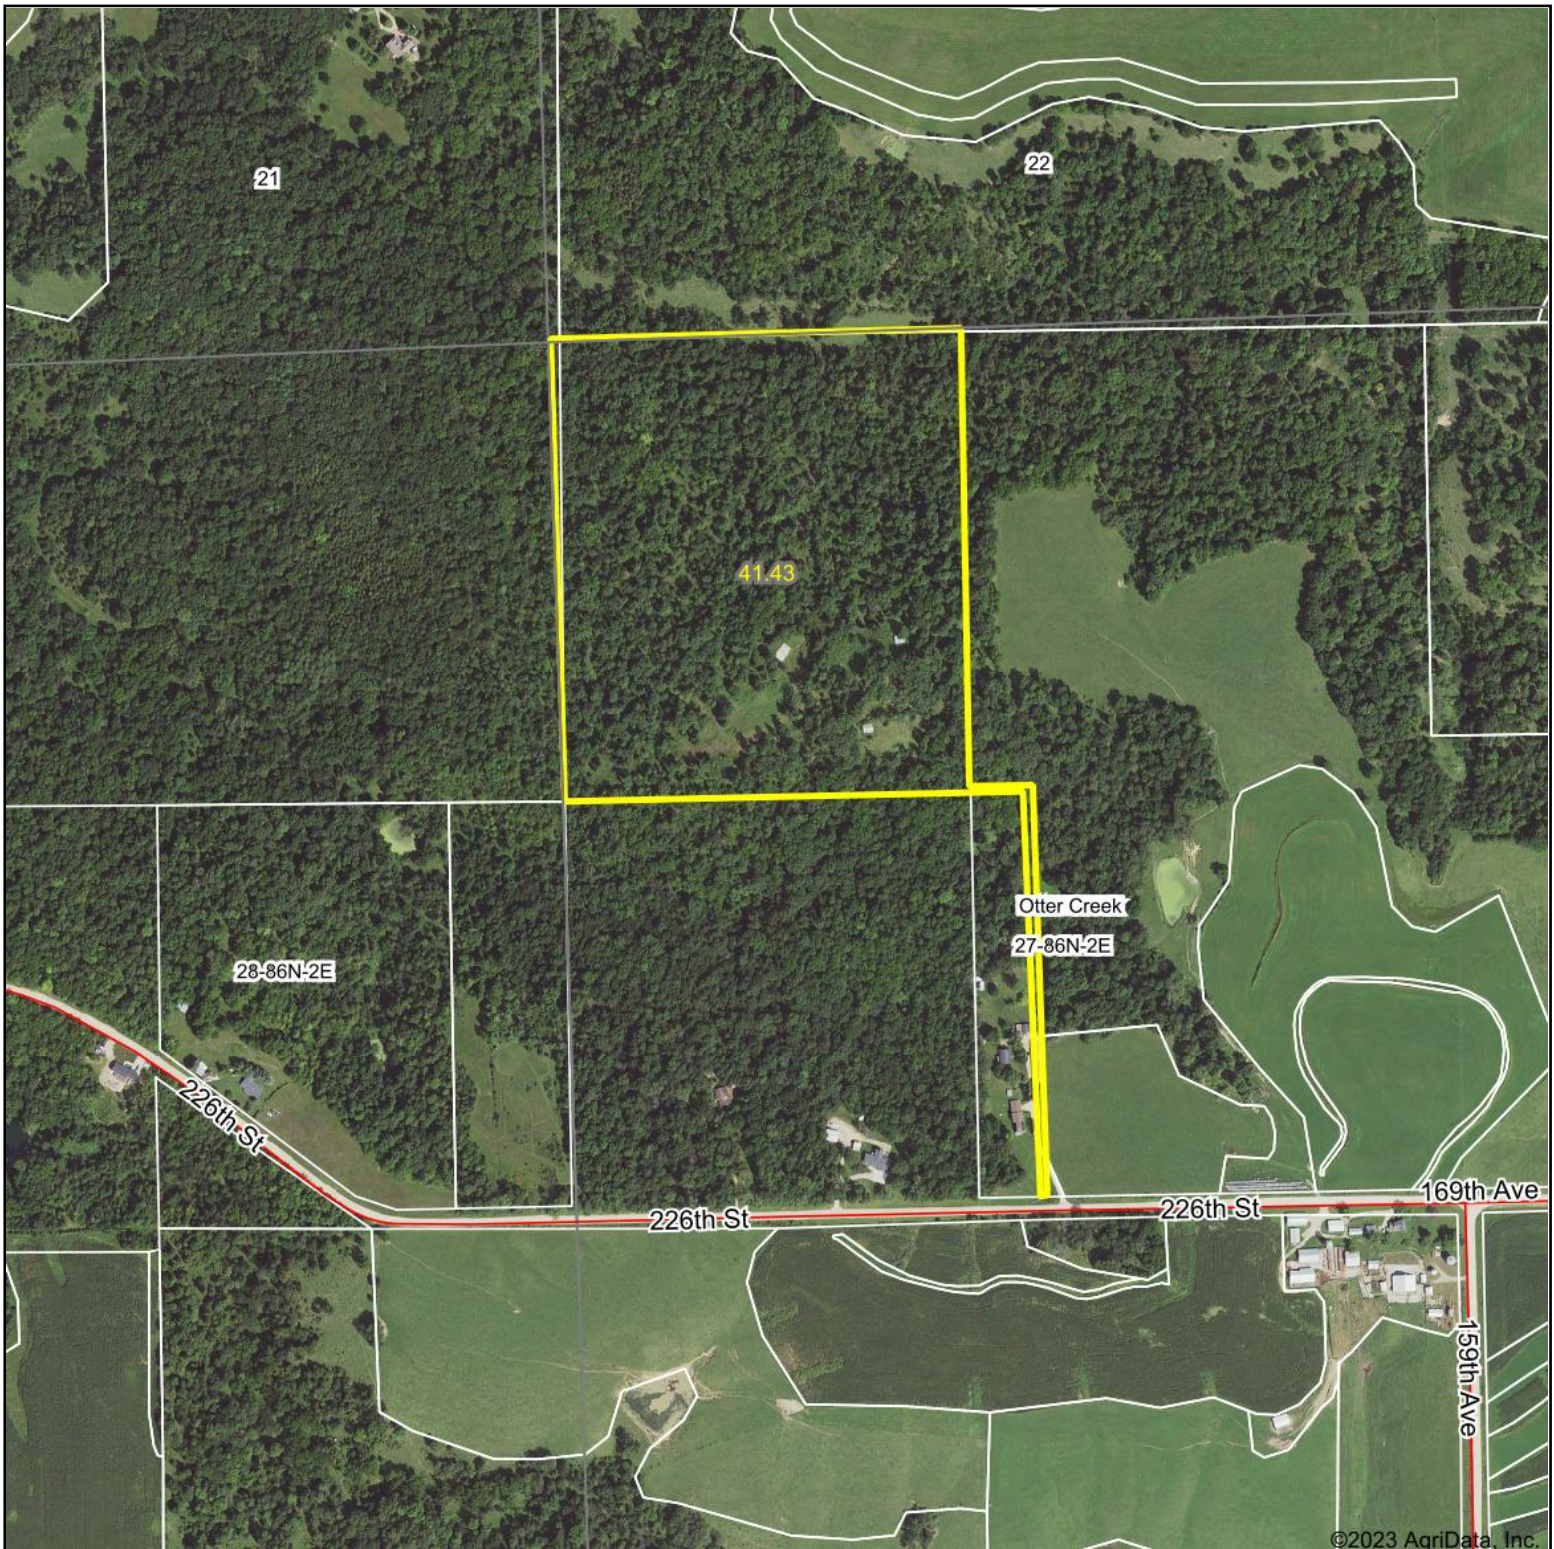

Aerial Map

Boundary Center: 42° 13' 59.77, -90° 43' 17.58

Maps Provided By:

© AgriData, Inc. 2023 www.AgriDataInc.com

27-86N-2E
Jackson County
Iowa

11/15/2023