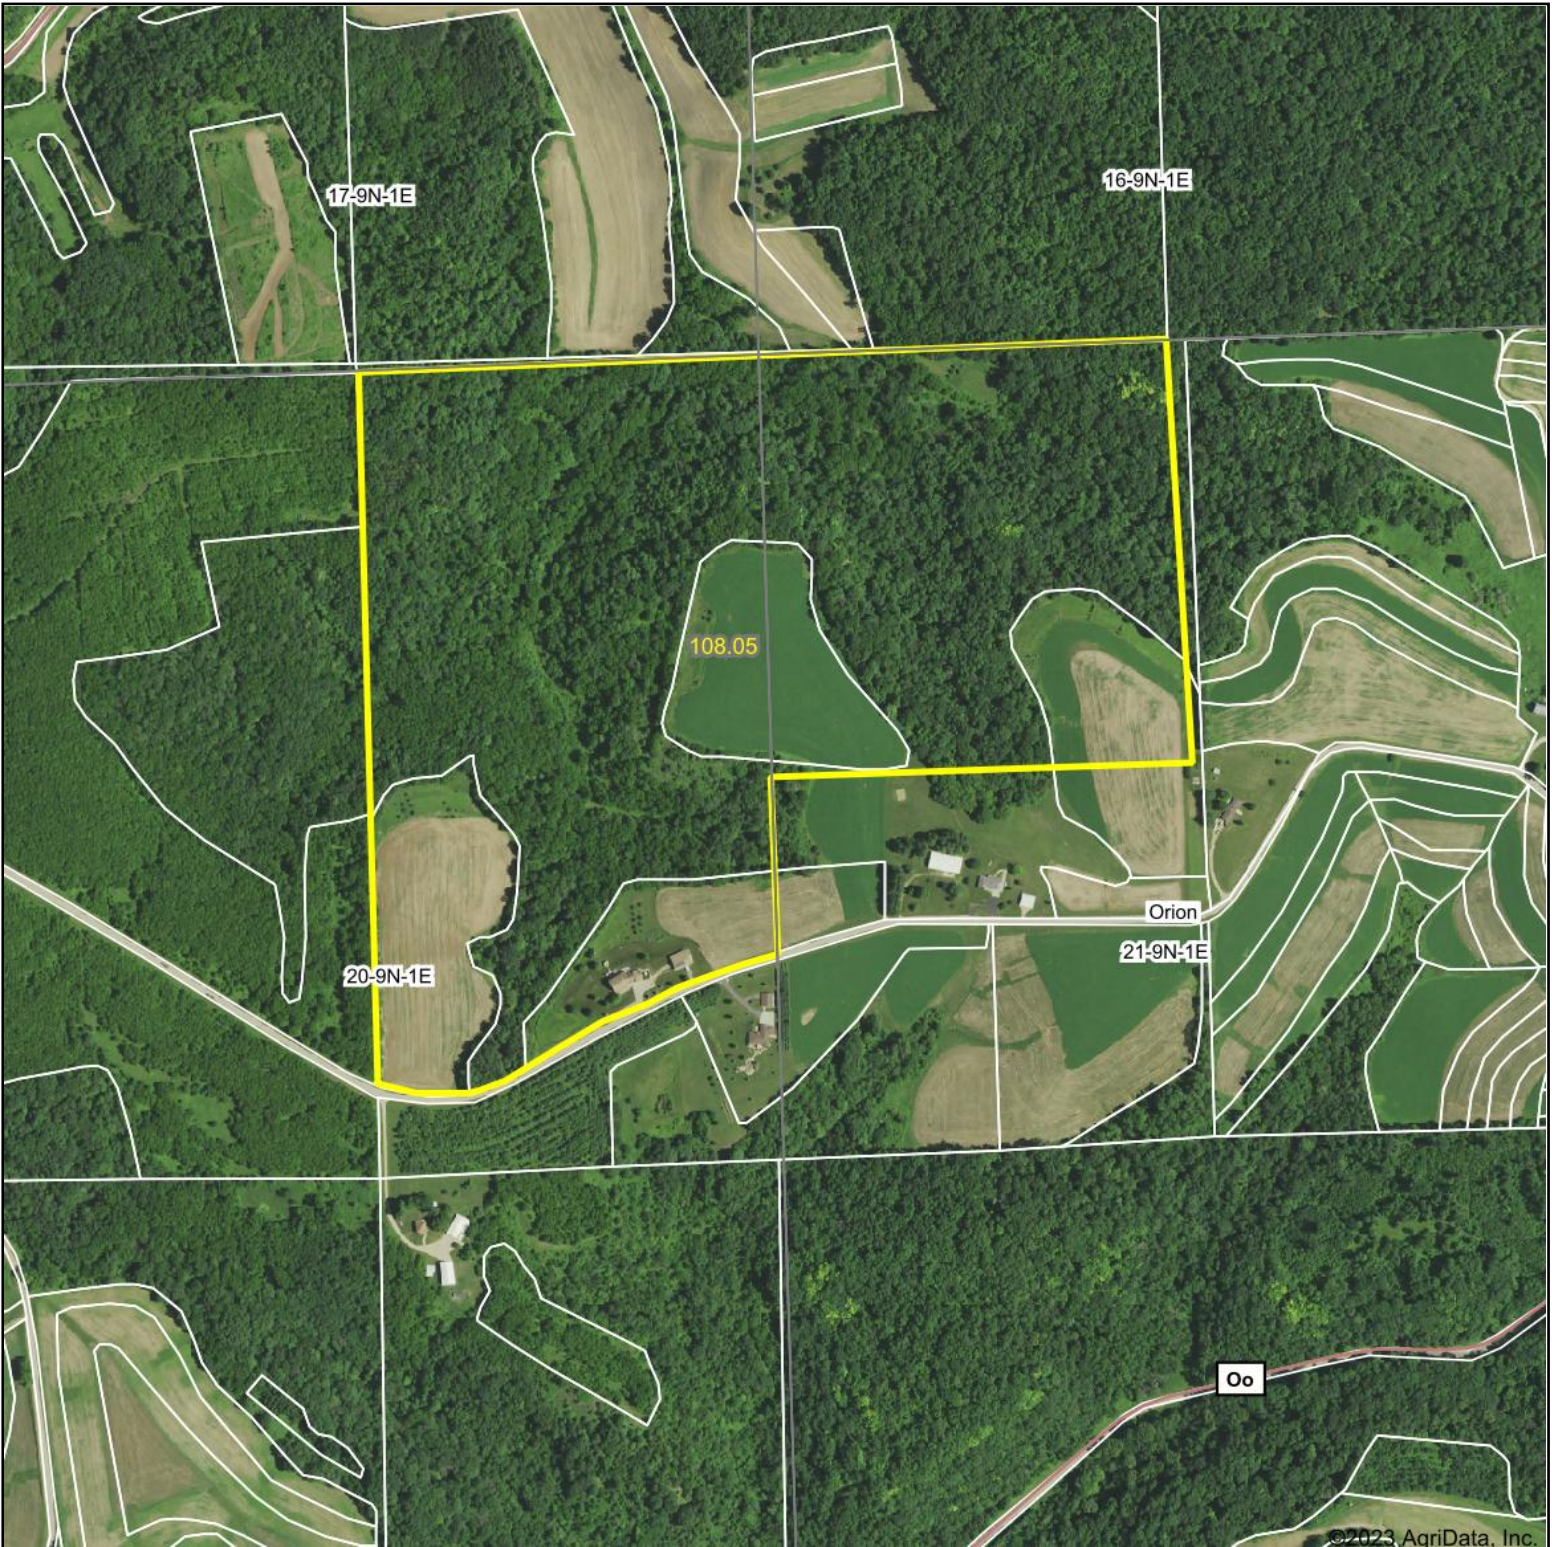

Aerial Map

Boundary Center: 43° 14' 44.41, -90° 23' 24.06

21-9N-1E
Richland County
Wisconsin

Maps Provided By:
surety
CUSTOMIZED ONLINE MAPPING
© AgriData, Inc. 2023 www.AgriDataInc.com

10/3/2023

Field borders provided by Farm Service Agency as of 5/21/2008.