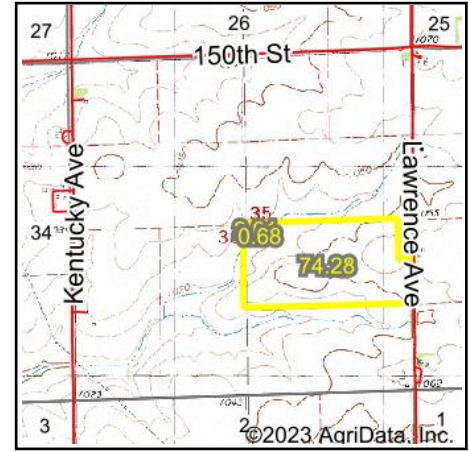

Wetlands Map

State: **Iowa**
 Location: **35-90N-9W**
 County: **Buchanan**
 Township: **Hazleton**
 Date: **9/25/2023**

Maps Provided By:

© AgriData, Inc. 2023 www.AgriDataInc.com

Classification Code	Type	Acres
R4SBC	Riverine	0.30
Total Acres		0.30