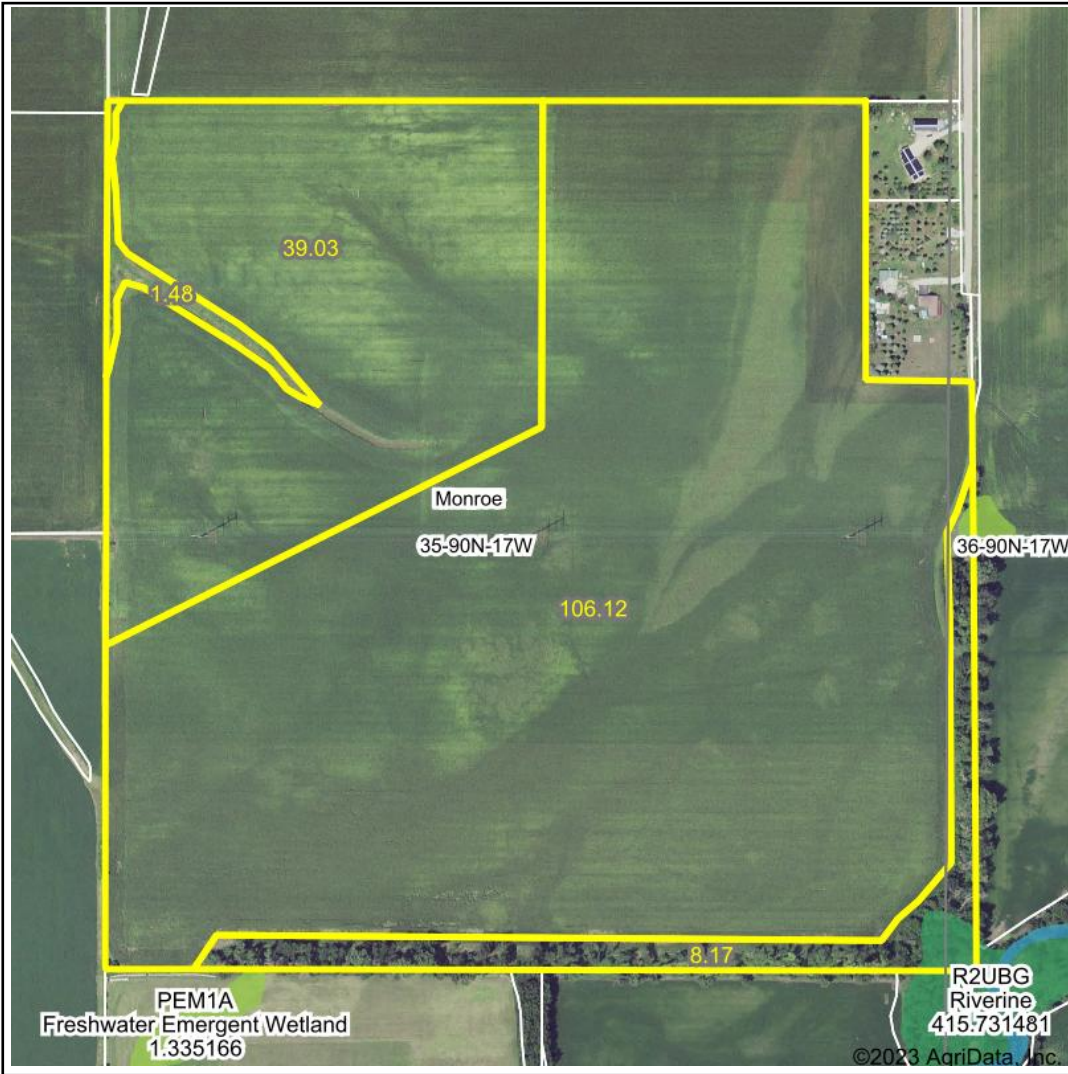

Wetlands Map

State: Iowa
Location: 35-90N-17W
County: Butler
Township: Monroe
Date: 9/25/2023

Maps Provided By:

© AgriData, Inc. 2023 www.AgriDataInc.com

0ft 3331ft 6662ft

Classification Code	Type	Acres
PFO1A	Freshwater Forested/Shrub Wetland	0.63
PEM1Cd	Freshwater Emergent Wetland	0.07
Total Acres		0.70