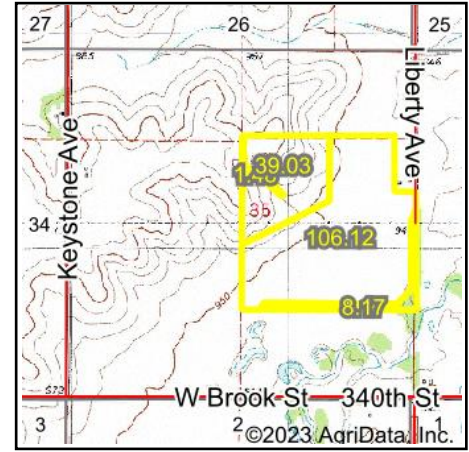

Wetlands Map

State: Iowa
Location: 35-90N-17W
County: Butler
Township: Monroe
Date: 9/25/2023

Maps Provided By:

© AgriData, Inc. 2023 www.AgriDataInc.com

0ft 3331ft 6662ft

Classification Code	Type	Acres
PFO1A	Freshwater Forested/Shrub Wetland	0.63
PEM1Cd	Freshwater Emergent Wetland	0.07
Total Acres		0.70