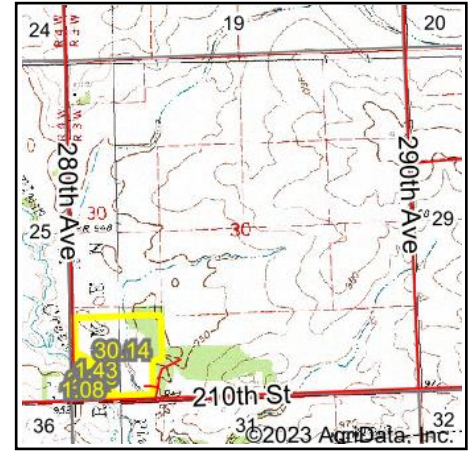

# Wetlands Map

**State:** Iowa  
**Location:** 30-89N-3W  
**County:** Delaware  
**Township:** Bremen  
**Date:** 9/23/2023

Maps Provided By:

© AgriData, Inc. 2023 [www.AgriDataInc.com](http://www.AgriDataInc.com)

0ft                      393ft                      786ft

Classification Code	Type	Acres
R2UBG	Riverine	1.05
R4SBC	Riverine	0.61
Total Acres		1.66

Data Source: National Wetlands Inventory website. U.S. Dol, Fish and Wildlife Service, Washington, D.C. <http://www.fws.gov/wetlands/>