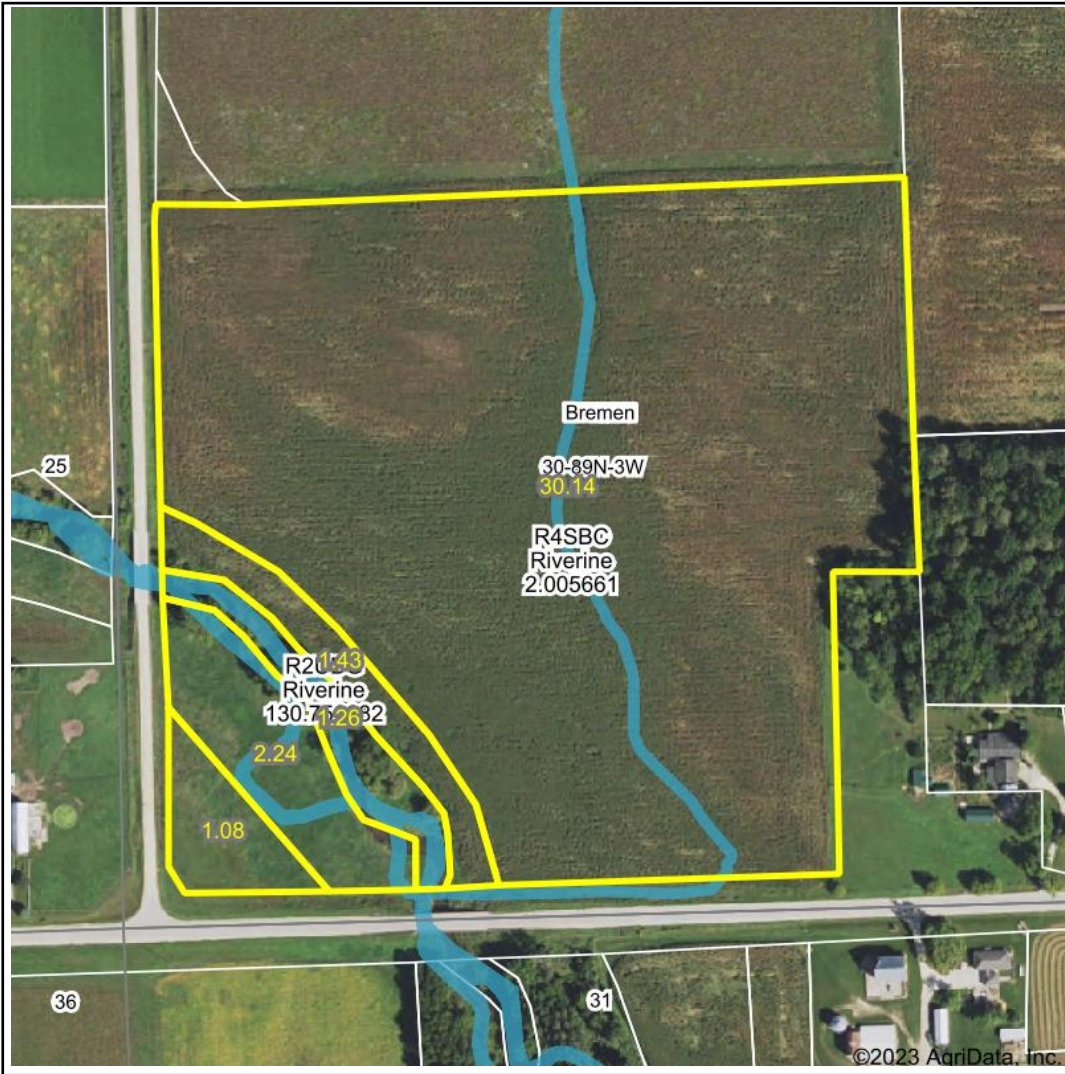

# Wetlands Map

**State:** Iowa  
**Location:** 30-89N-3W  
**County:** Delaware  
**Township:** Bremen  
**Date:** 9/23/2023

Maps Provided By:

© AgriData, Inc. 2023 [www.AgriDataInc.com](http://www.AgriDataInc.com)

0ft                      393ft                      786ft

Classification Code	Type	Acres
R2UBG	Riverine	1.05
R4SBC	Riverine	0.61
Total Acres		1.66

Data Source: National Wetlands Inventory website. U.S. Dol, Fish and Wildlife Service, Washington, D.C. <http://www.fws.gov/wetlands/>