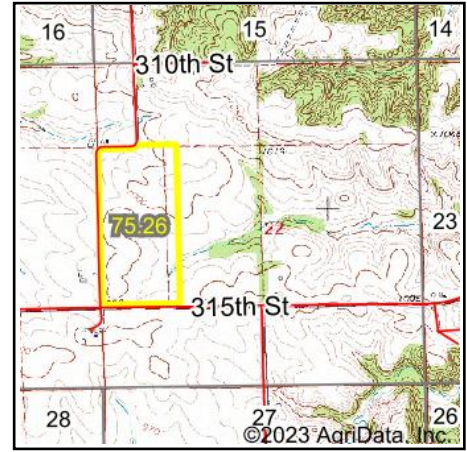

Wetlands Map

State: Iowa
Location: 22-87N-4W
County: Delaware
Township: Union
Date: 9/23/2023

© AgriData, Inc. 2023 www.AgriDataInc.com

Classification Code	Type	Acres
R4SBC	Riverine	0.17
Total Acres		0.17