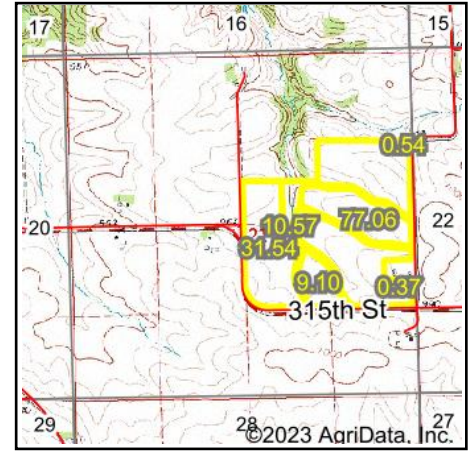

# Wetlands Map

**State:** Iowa  
**Location:** 21-87N-4W  
**County:** Delaware  
**Township:** Union  
**Date:** 9/23/2023

Maps Provided By:

© AgriData, Inc. 2023 [www.AgriDataInc.com](http://www.AgriDataInc.com)

0ft                      3356ft                      6711ft

Classification Code	Type	Acres
R4SBC	Riverine	0.77
Total Acres		0.77

Data Source: National Wetlands Inventory website. U.S. DoI, Fish and Wildlife Service, Washington, D.C. <http://www.fws.gov/wetlands/>