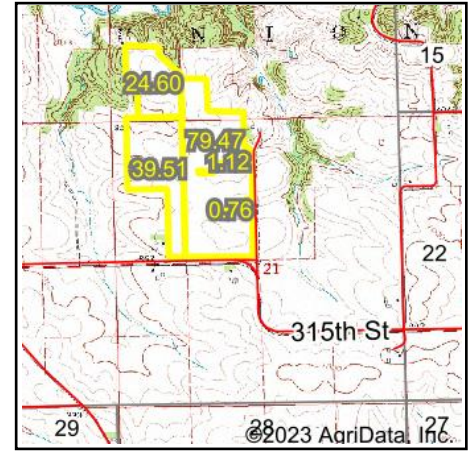

# Wetlands Map

**State:** Iowa  
**Location:** 21-87N-4W  
**County:** Delaware  
**Township:** Union  
**Date:** 9/23/2023

Maps Provided By:

© AgriData, Inc. 2023 [www.AgriDataInc.com](http://www.AgriDataInc.com)

Classification Code	Type	Acres
	Total Acres	0.00

Data Source: National Wetlands Inventory website. U.S. DoI, Fish and Wildlife Service, Washington, D.C. <http://www.fws.gov/wetlands/>