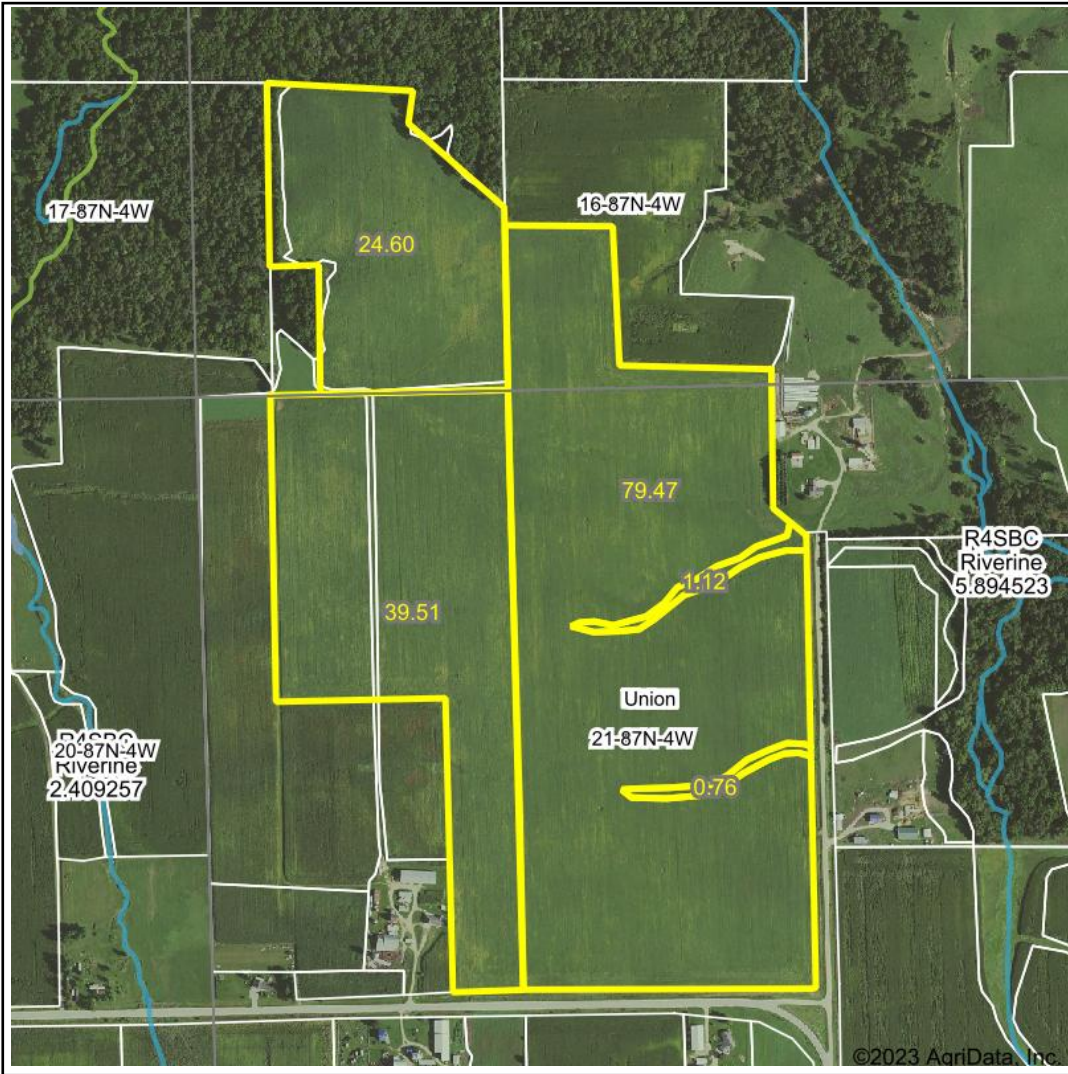

# Wetlands Map

**State:** Iowa  
**Location:** 21-87N-4W  
**County:** Delaware  
**Township:** Union  
**Date:** 9/23/2023

Maps Provided By:

© AgriData, Inc. 2023 [www.AgriDataInc.com](http://www.AgriDataInc.com)

Classification Code	Type	Acres
	Total Acres	0.00

Data Source: National Wetlands Inventory website. U.S. DoI, Fish and Wildlife Service, Washington, D.C. <http://www.fws.gov/wetlands/>