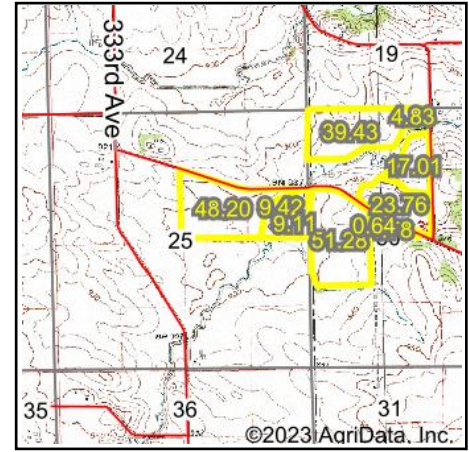

Wetlands Map

State: Iowa
Location: 25-87N-3W
County: Delaware
Township: South Fork
Date: 8/3/2023

Maps Provided By:

© AgriData, Inc. 2023 www.AgriDataInc.com

Classification Code	Type	Acres
PSS1A	Freshwater Forested/Shrub Wetland	2.07
PEM1C	Freshwater Emergent Wetland	1.35
R4SBC	Riverine	0.04
Total Acres		3.46