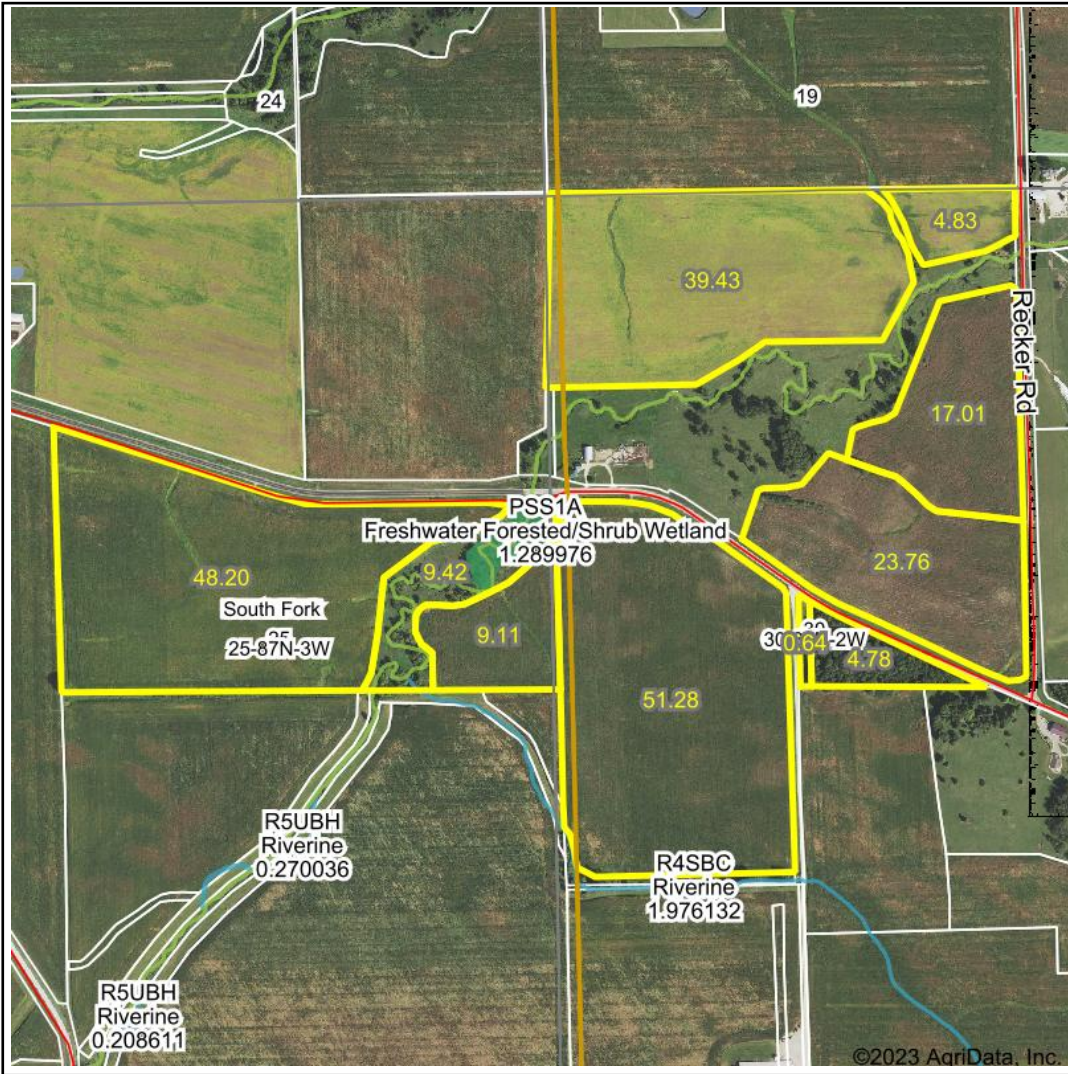

Wetlands Map

State: Iowa
Location: 25-87N-3W
County: Delaware
Township: South Fork
Date: 8/3/2023

Maps Provided By:

© AgriData, Inc. 2023 www.AgriDataInc.com

Classification Code	Type	Acres
PSS1A	Freshwater Forested/Shrub Wetland	2.07
PEM1C	Freshwater Emergent Wetland	1.35
R4SBC	Riverine	0.04
Total Acres		3.46